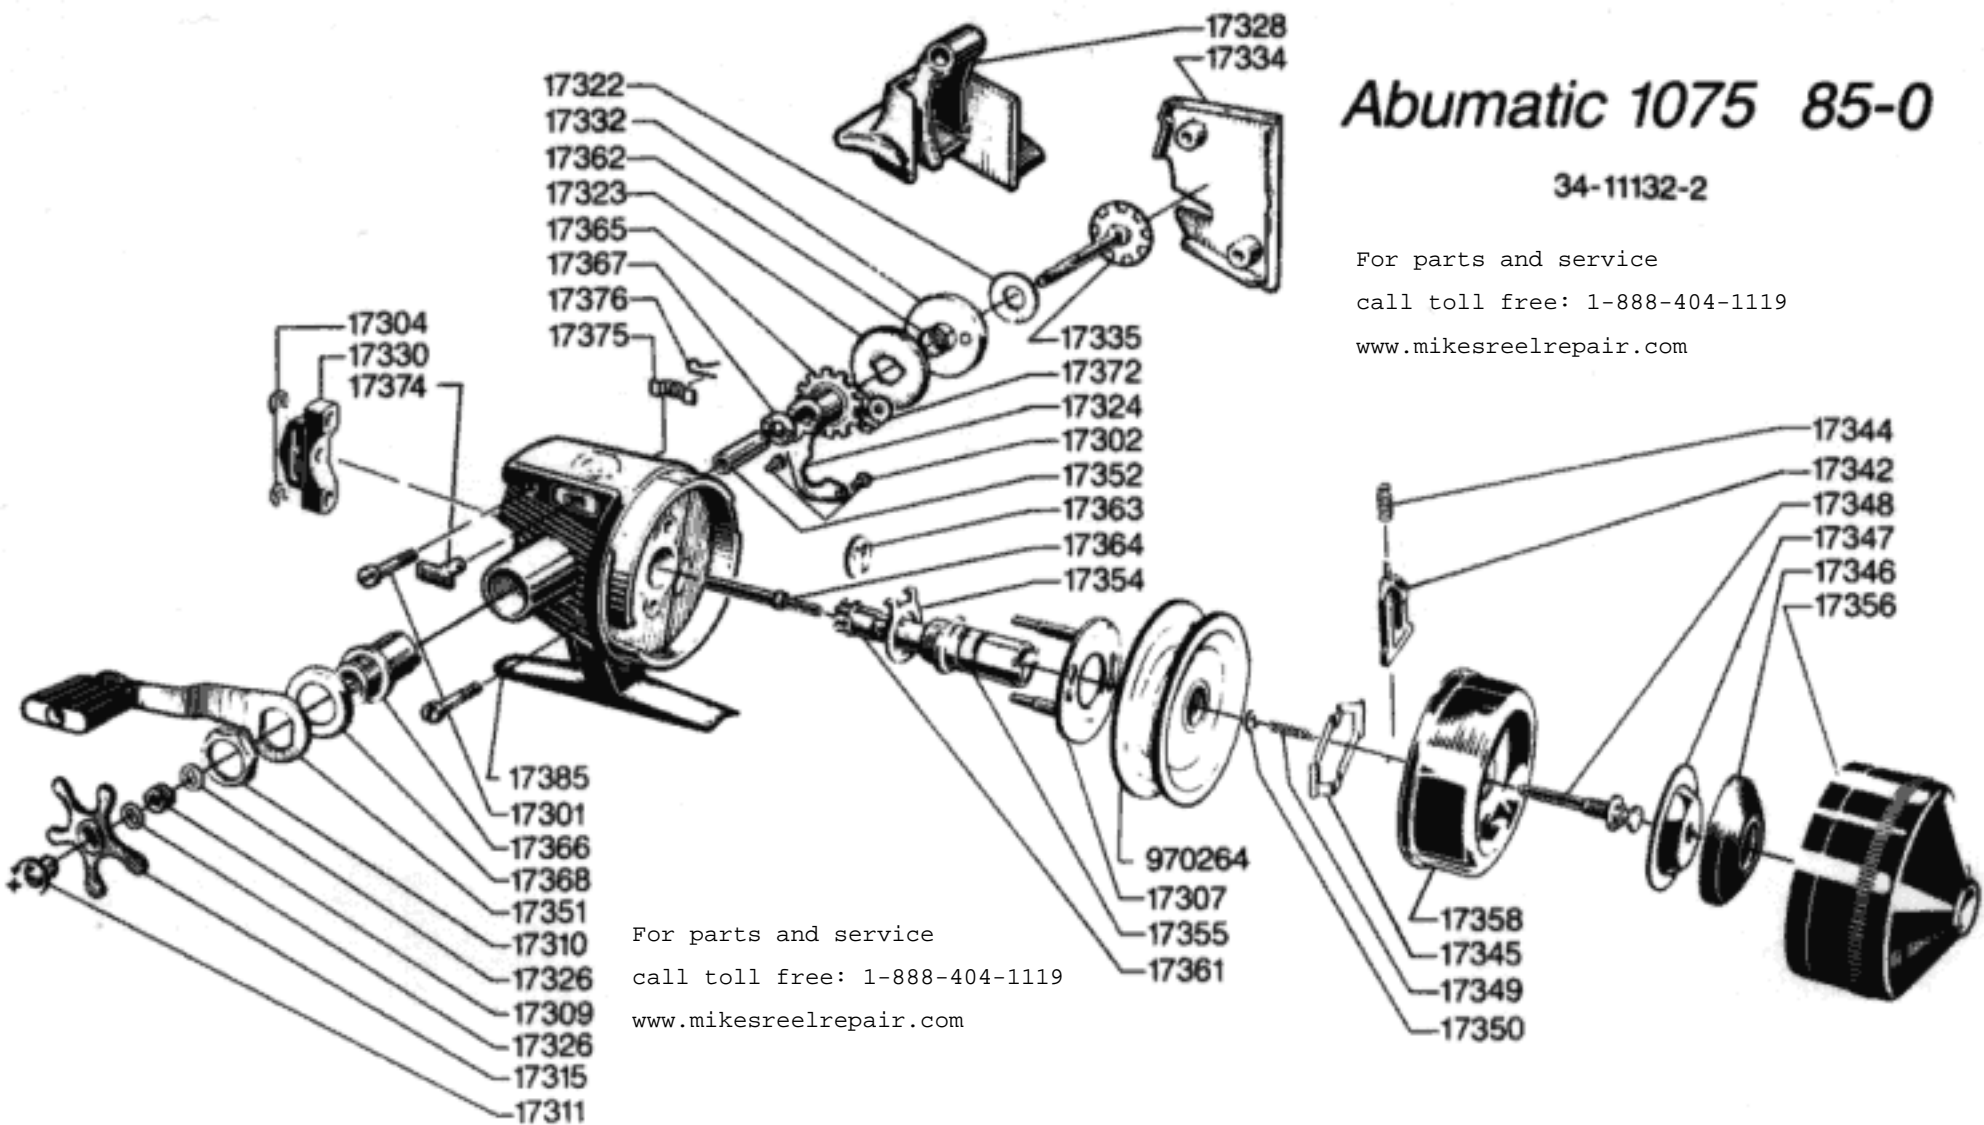

# Abumatic 1075 85-0

34-11132-2

For parts and service

call toll free: 1-888-404-1119

[www.mikesreelrepair.com](http://www.mikesreelrepair.com)

For parts and service

call toll free: 1-888-404-1119

[www.mikesreelrepair.com](http://www.mikesreelrepair.com)