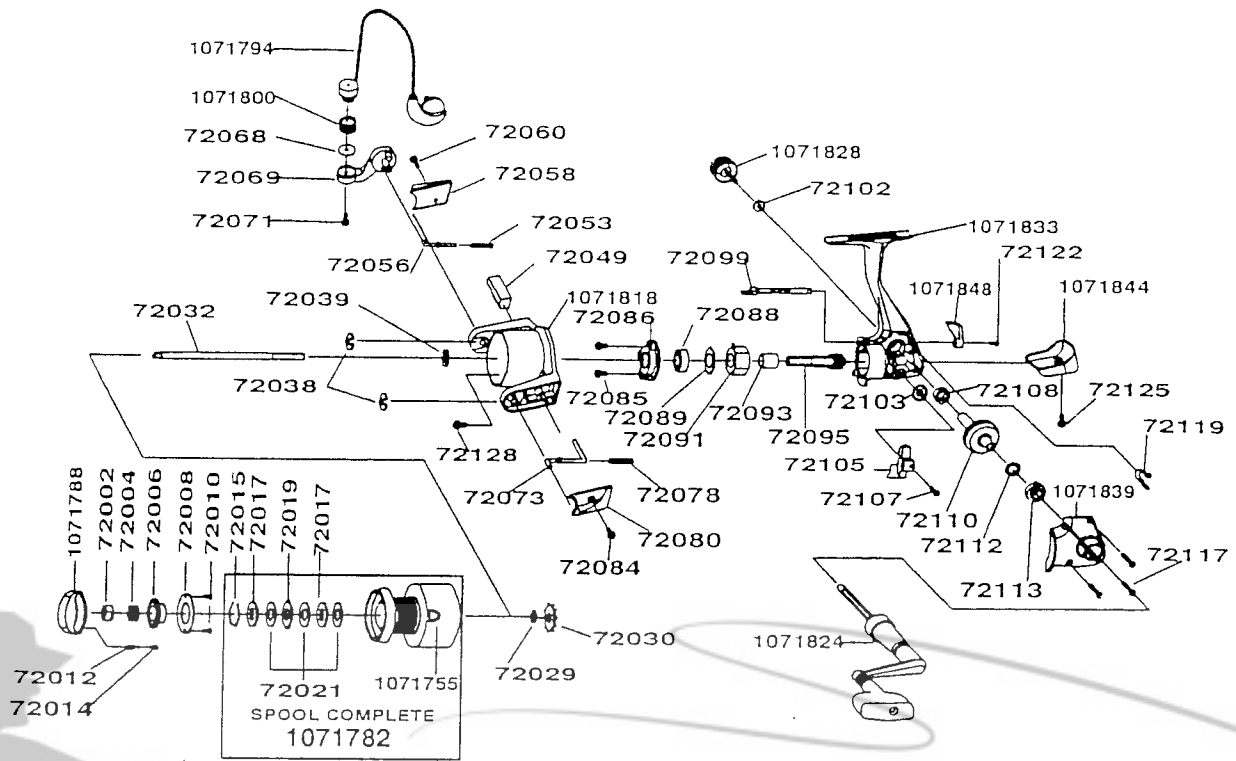

DIAGRAM

Please specify reel model and part number when ordering parts.

ASCENT AS2F

PART#	PARTS NAME	PART#	PARTS NAME	PART#	PARTS NAME
1071788	Drag Knob	72056	Bail S/P Shaft	72099	Tail Shaft
72002	Drag Nut	72058	Bail S/P Cover	1071828	Handle Cap Screw
72004	Drag Spring	72060	Bail S/P Cover S/C	72102	Screw Cap W/S
72006	Drag Knob Under Cap	1071794	Bail Ass'y	72103	O/S Gear
72008	Under Cap Retainer	1071800	Line Roller	72105	O/S Slider
72010	Under Cap Retainer S/C	72068	Bail W/S	72107	O/S Slider S/C
72012	Drag Click Spring	72069	Arm Lever	72108	Body Bush
72014	Drag Clicker	72071	Bail Screw	72110	Drive Gear
72015	Spool Ring	72072	Kick Lever	72112	Drive Gear ADJ W/S
72017	Drag "D" Washer	72078	Kick Lever S/P	72113	Ball Bearing
72019	Drag "A" Washer	72080	Kick Lever Cover	1071839	Body Cover
72021	Drag "B" Washer	72084	Cover S/C	72117	Body Cover S/C
1071755	Spool Unit	72085	Bearing Plate S/C	72119	S/Lever S/P
72029	Click Washer	72086	Bearing Plate	1071848	IAR Lever
72030	Click Gear	72088	Ball Bearing	72122	Stopper Lever S/C
72032	Main Shaft	72089	Bearing W/S	1071844	Body Cap
72038	E - Clip	72091	O/Way Clutch B/B	72125	Body Cap S/C
72039	Rotor "D" Washer	72093	Clutch Bush	1071824	Handle Ass'y
1071818	Rotor	72095	Pinion Gear	72128	Rotor Nut Lock S/C
72049	Balance Weight	1071833	Body		
72053	Bail Spring				