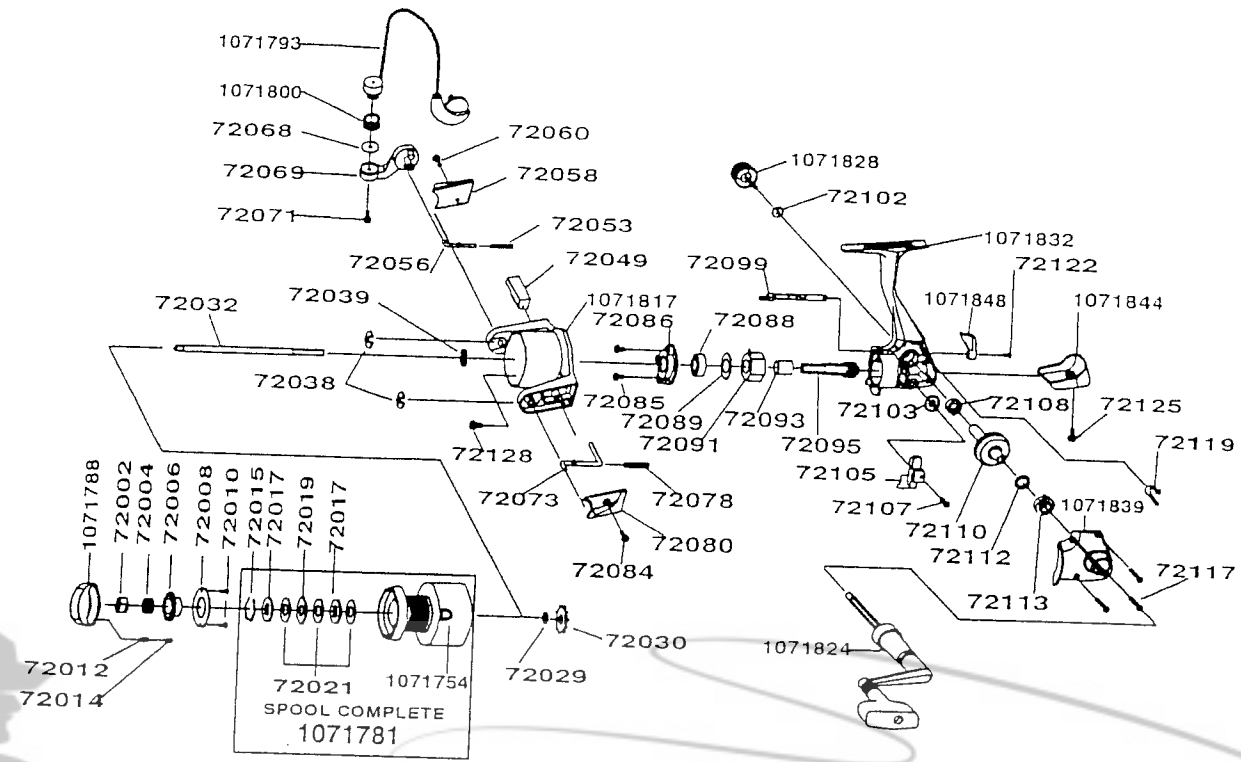

DIAGRAM

Please specify reel model and part number when ordering parts.

ASCENT AS1F

PART#	PARTS NAME	PART#	PARTS NAME	PART#	PARTS NAME
1071788	Drag Knob	72056	Bail S/P Shaft	72099	Tail Shaft
72002	Drag Nut	72058	Bail S/P Cover	1071828	Handle Cap Screw
72004	Drag Spring	72060	Bail S/P Cover S/C	72102	Screw Cap W/S
72006	Drag Knob Under Cap	1071793	Bail Ass'y	72103	O/S Gear
72008	Under Cap Retainer	1071800	Line Roller	72105	O/S Slider
72010	Under Cap Retainer S/C	72068	Bail W/S	72107	O/S Slider S/C
72012	Drag Click Spring	72069	Arm Lever	72108	Body Bush
72014	Drag Clicker	72071	Bail Screw	72110	Drive Gear
72015	Spool Ring	72072	Kick Lever	72112	Drive Gear ADJ W/C
72017	Drag "D" Washer	72078	Kick Lever S/P	72113	Ball Bearing
72019	Drag "A" Washer	72080	Kick Lever Cover	1071839	Body Cover
72021	Drag "B" Washer	72084	Cover S/C	72117	Body Cover S/C
1071754	Spool Unit	72085	Bearing Plate S/C	72119	S/Lever S/P
72029	Click Washer	72086	Bearing Plate	1071848	IAR Lever
72030	Click Gear	72088	Ball Bearing	72122	Stopper Lever S/C
72032	Main Shaft	72089	Bearing W/S	1071844	Body Cap
72038	E - Clip	72091	O/Way Clutch B/B	72125	Body Cap S/C
72039	Rotor "D" Washer	72093	Clutch B/B	1071824	Handle Ass'y
1071817	Rotor	72095	Pinion Gear	72128	Rotor Nut Lock S/C
72049	Balance Weight	1071832	Body		
72053	Bail Spring				