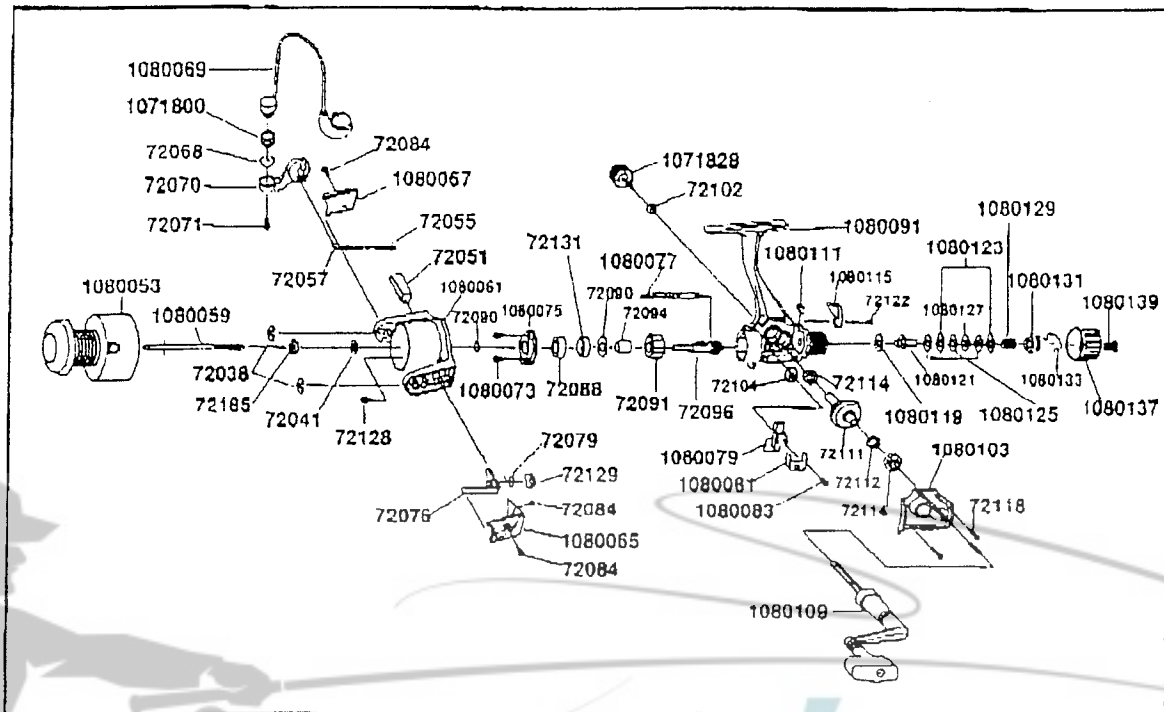

DIAGRAM

AS 5R

PART LIST

PART NO	PART NAME	PART NO	PART NAME	PART NO	PART NAME
1080053	SPool assy	1071800	Line roller	1080111	Stoper lever spring
1080059	Main shaft	1080069	Bail assy	72102	Handle sc. cap.wshr.
72038	E-Clip	72071	Bail screw	1071828	Handle sc. cap
72185	Roter-nut	1080073	Bearing plate screw	1080115	Stoper lever
72041	Roter D washer	1080075	Bearing plate	72122	Stoper lever sc.
72128	Roter nut lock screw	72088	Ball bearing	1080119	Drag "E"washer
1080061	Roter	72096	Pinion gear	1080121	Metal
72076	Kick lever	1080077	Tail shaft	1080123	Drag "A"washer
72079	Kick lever spring	72104	O/S gear	1080125	Drag "B"washer
72129	Kick lever plate	1080079	O/S slider	1080127	Drag "D"washer
72084	Kick lever screw	1080081	O/S slider retainer	1080129	Drag spring
72084	Kick lever cover screw	1080083	O/S slider screw	1080131	Drag nut
1080065	Kick lever cover	1080091	Body	1080133	Back claw spring
72051	Roter balance	72114	Body ball bearing	1080137	Rear drag cap
72057	Bail spring shaft	72111	Drive gear	1080139	Rear drag cap sc.
72055	Bail spring	72112	Adj washer	72091	One way clutch
1080067	Bail spring cover	72114	Body cvr. ball bearing	72094	One way clutch bush
72084	Bail sp. cvr. sc.	1080103	Body cover	72090	Bearing washer
72070	Arm lever	72118	Body cvr. sc.	72131	B/Bearing bush
72068	Bail washer	1080109	Handle assy		