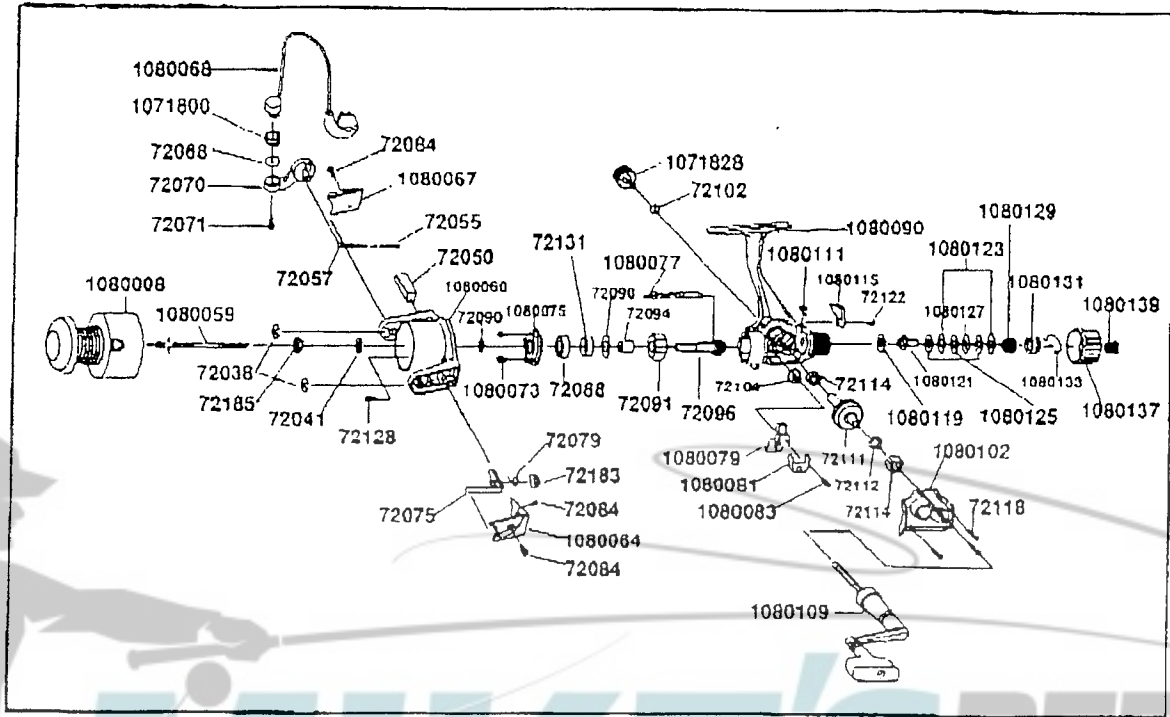

# DIAGRAM

## AS 4R

# PART LIST

PART NO	PART NAME	PART NO	PART NAME	PART NO	PART NAME
1080008	SPool assy	1071800	Line roller	1080111	Stoper lever spring
1080059	Main shaft	1080068	Bail assy	72102	Handle sc. cap.wshr.
72038	E-Clip	72071	Bail screw	1071828	Handle sc. cap
72185	Roter-nut	1080073	Bearing plate screw	1080115	Stoper lever
72041	Roter D washer	1080075	Bearing plate	72122	Stoper lever sc.
72128	Roter nut lock screw	72088	Ball bearing	1080119	Drag "E" washer
1080060	Roter	72096	Pinion gear	1080121	Metal
72075	Kick lever	1080077	Tail shaft	1080123	Drag "A" washer
72079	Kick lever spring	72104	O/S gear	1080125	Drag "B" washer
72183	Kick lever plate	1080079	O/S slider	1080127	Drag "D" washer
72084	Kick lever screw	1080081	O/S slider retainer	1080129	Drag spring
72084	Kick lever cover screw	1080083	O/S slider screw	1080131	Drag nut
1080064	Kick lever cover	1080090	Body	1080133	Back claw spring
72050	Roter balance	72114	Body ball bearing	1080137	Rear drag cap
72057	Bail spring shaft	72111	Drive gear	1080139	Rear drag cap sc.
72055	Bail spring	72112	Adj washer	72091	One way clutch
1080067	Bail spring cover	72114	Body cvr. ball bearing	72094	One way clutch bush
72084	Bail sp. cvr. sc.	1080102	Body cover	72090	Bearing washer
72070	Arm lever	72118	Body cvr. sc.	72131	B/Bearing bush
72068	Bail washer	1080109	Handle assy		