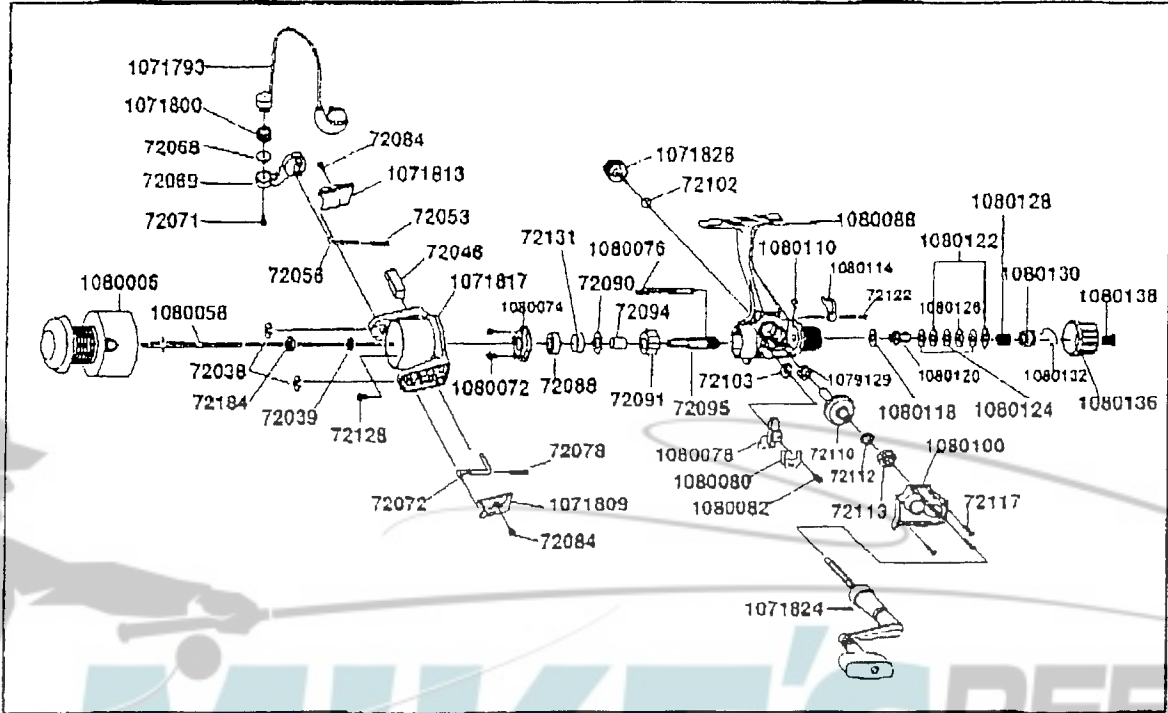

DIAGRAM

AS 1 R

PART LIST

PART NO	PART NAME	PART NO	PART NAME	PART NO	PART NAME
1080006	Spool assy	1071793	Bail assy	1080110	Stopper lever spring
1080058	Main shaft	72071	Bail screw	72102	Handle sc. cap.wshr.
72038	E-Clip	1080072	Bearing plate screw	1071828	Handle sc. cap
72184	Rotor-nut	1080074	Bearing plate	1080114	Stopper lever
72039	Rotor D washer	72088	Ball bearing	72122	Stopper lever sc.
72128	Rotor nut lock screw	72095	Pinion gear	1080118	Drag "E"washer
1071817	Rotor	1080076	Tail shaft	1080120	Metal
72072	Kick lever	72103	O/S gear	1080122	Drag "A"washer
72078	Kick lever spring	1080078	O/S slider	1080124	Drag "B"washer
72084	Kick lever cover screw	1080080	O/S slider retainer	1080126	Drag "D"washer
1071809	Kick lever cover	1080082	O/S slider screw	1080128	Drag spring
72048	Rotor balance	1080088	Body	1080130	Drag nut
72056	Bail spring shaft	1079129	Body ball bearing	1080132	Back claw spring
72053	Bail spring	72110	Drive gear	1080136	Rear drag cap
1071813	Bail spring cover	72112	Adj washer	1080138	Rear drag cap sc.
72084	Bail sp. cvr. sc.	72113	Body cvr. ball bearing	72091	One way clutch
72069	Arm lever	1080100	Body cover	72094	One way clutch bush
72068	Bail washer	72117	Body cvr. sc.	72090	Bearing washer
1071800	Line roller	1071824	Handle assy	72131	B/Bearing bush