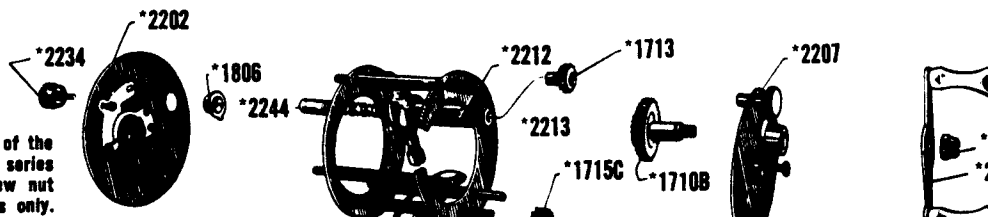

Garcia

AMBASSADEUR 1750

Garcia

AMBASSADEUR 2000-2050

2000 (Second Series) and 2050

Items in red are for 2050

Top drawing represents the latest version of the two reels. The difference between the two series may be determined by the carriage screw nut (2234) which is found on the first series only.