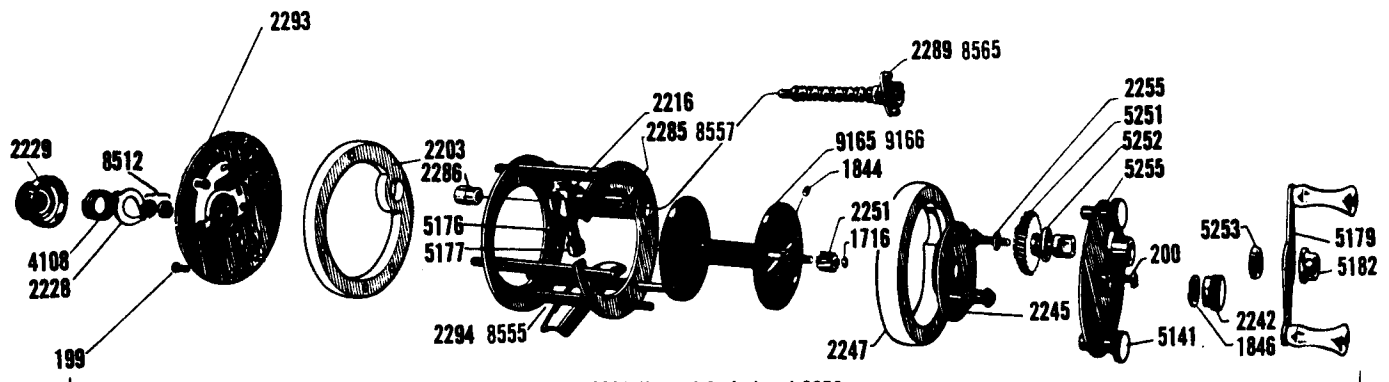

Garcia

AMBASSADEUR 1750

Garcia

AMBASSADEUR 2000-2050

2000 (Second Series) and 2050

Items in red are for 2050

Top drawing represents the latest version of the two reels. The difference between the two series may be determined by the carriage screw nut (2234) which is found on the first series only.