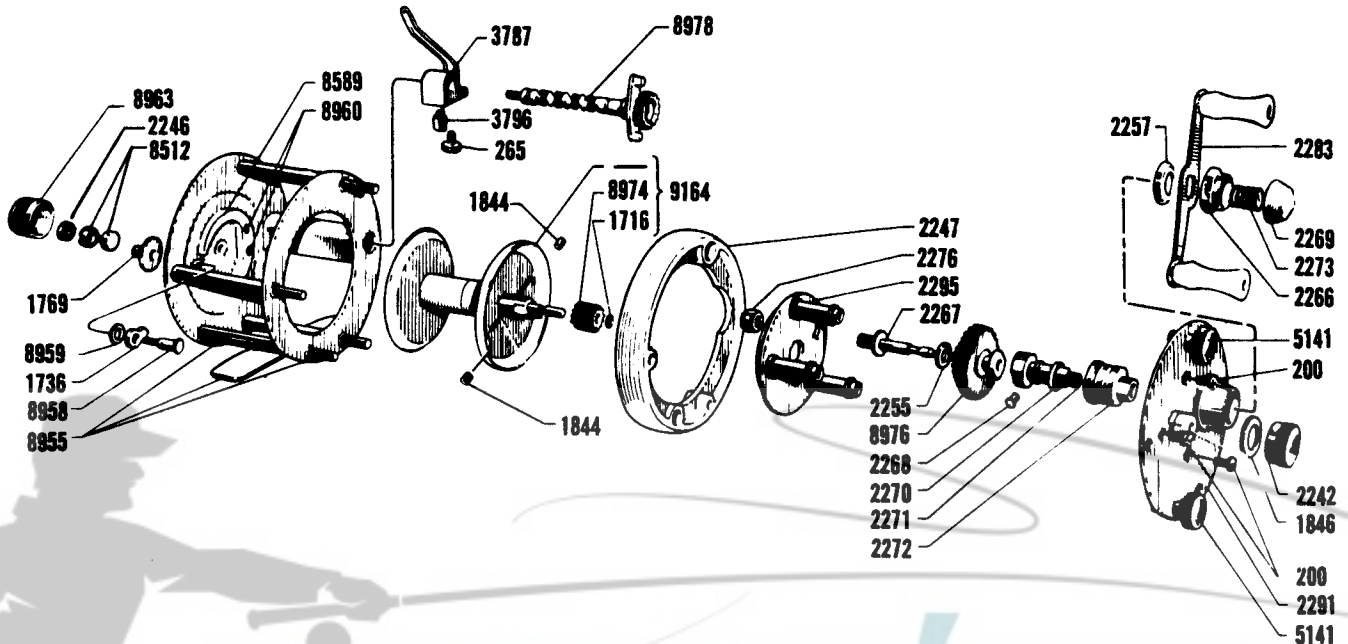

Garcia

AMBASSADEUR 1750

Garcia

AMBASSADEUR 2000-2050

2000 (Second Series) and 2050

Items in red are for 2050

Top drawing represents the latest version of the two reels. The difference between the two series may be determined by the carriage screw nut (2234) which is found on the first series only.