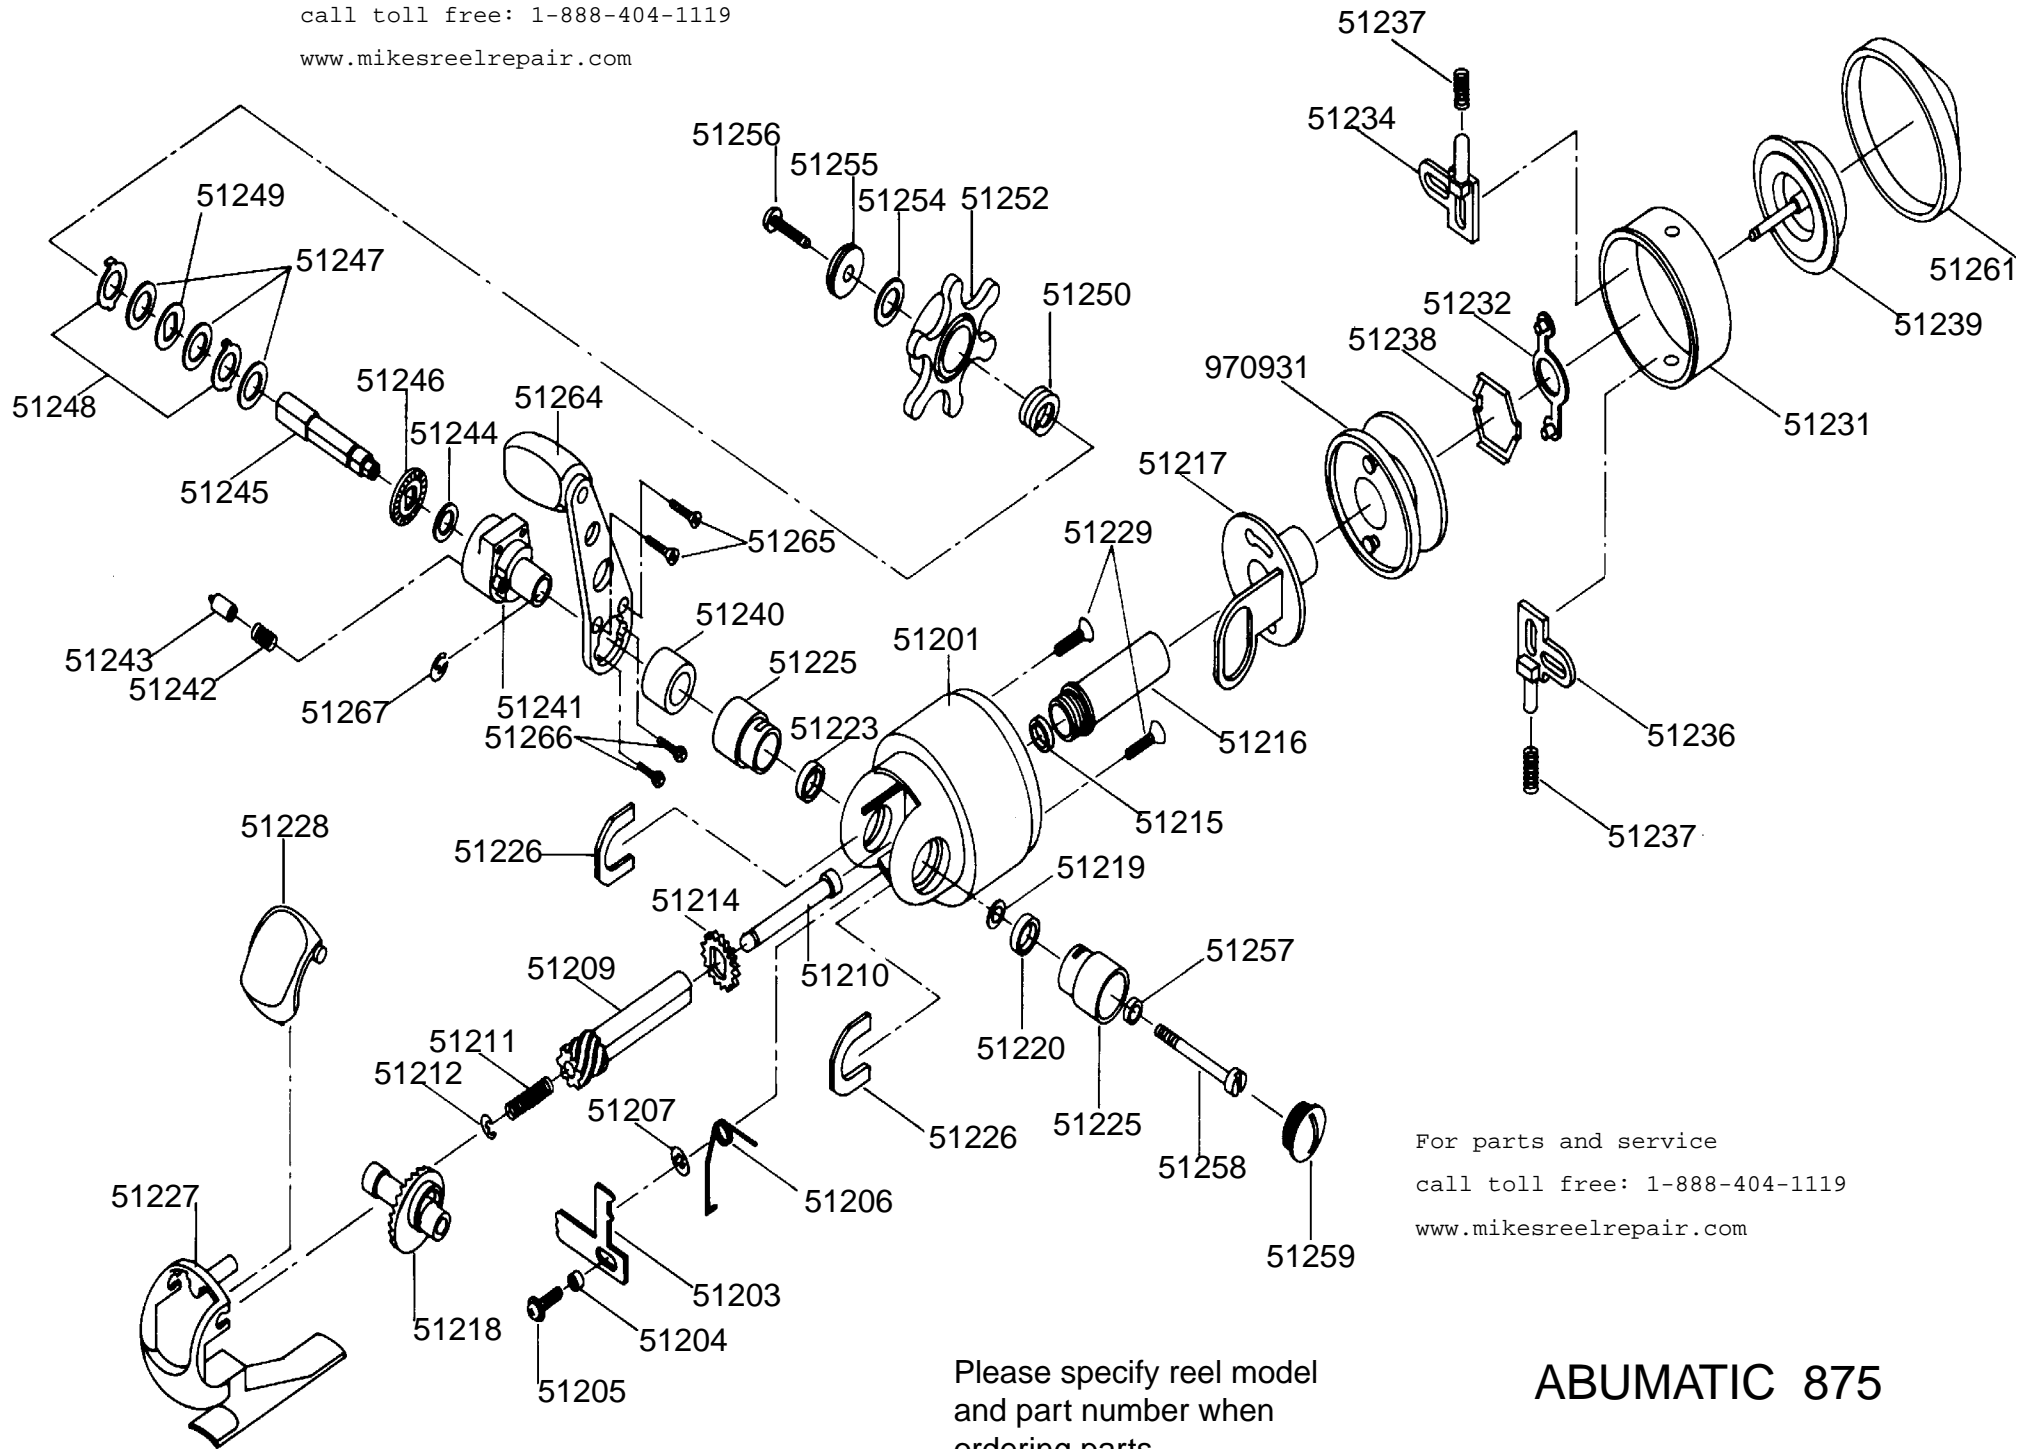

For parts and service
call toll free: 1-888-404-1119
www.mikesreelrepair.com

For parts and service
call toll free: 1-888-404-1119
www.mikesreelrepair.com

Please specify reel model
and part number when
ordering parts.

ABUMATIC 875

8075486

34-15115-0