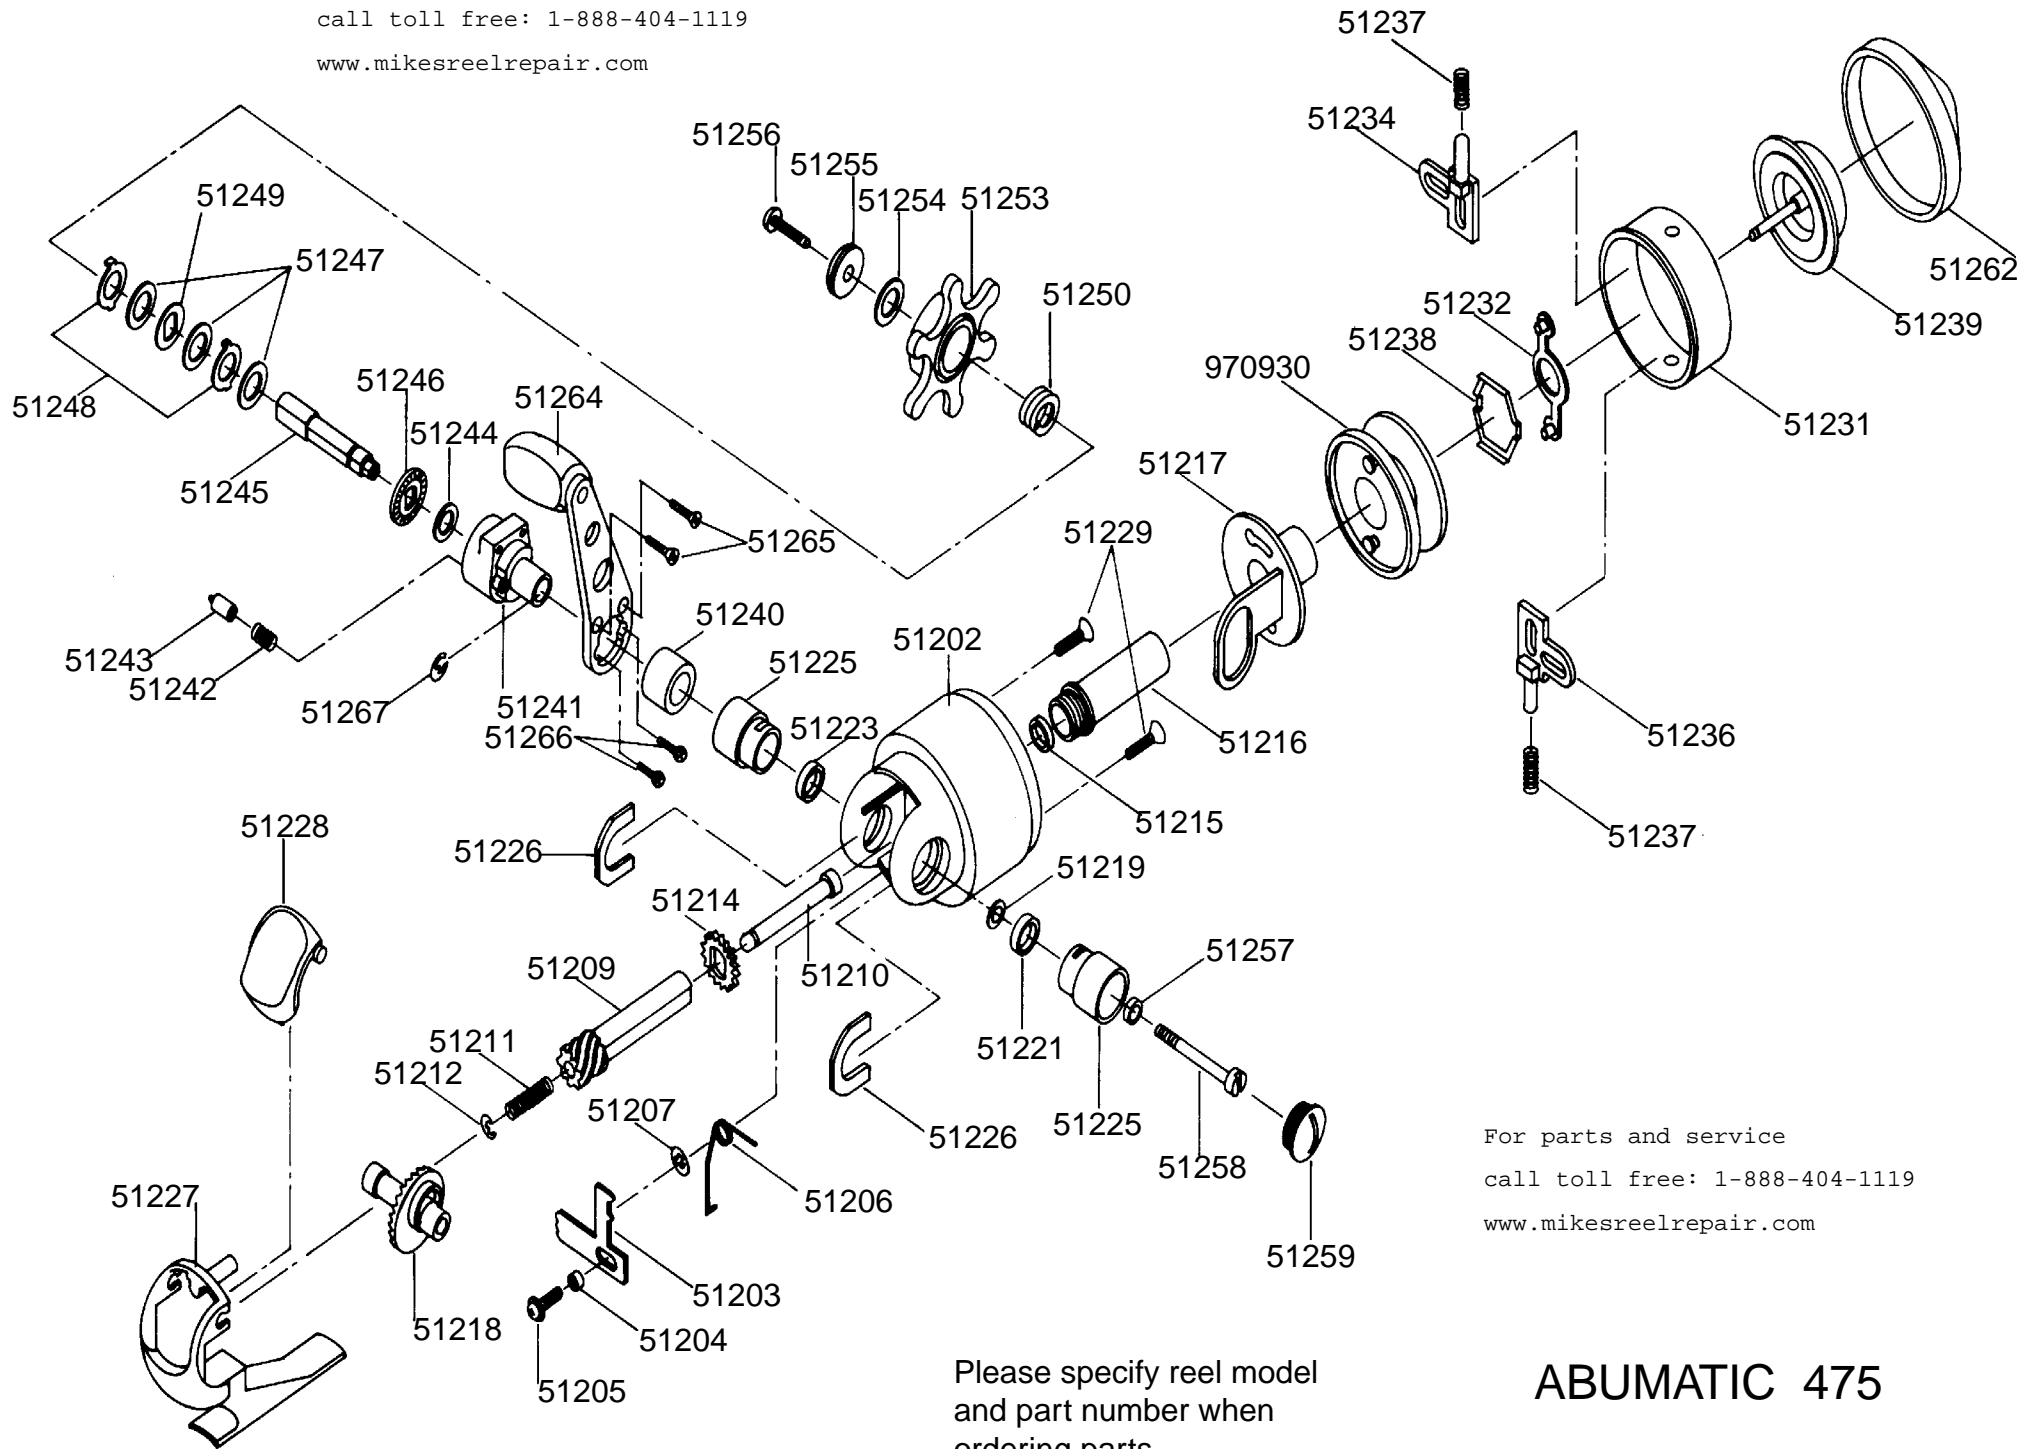

For parts and service  
call toll free: 1-888-404-1119  
www.mikesreelrepair.com

For parts and service  
call toll free: 1-888-404-1119  
www.mikesreelrepair.com

Please specify reel model  
and part number when  
ordering parts.

## ABUMATIC 475

8075485

34-15114-0