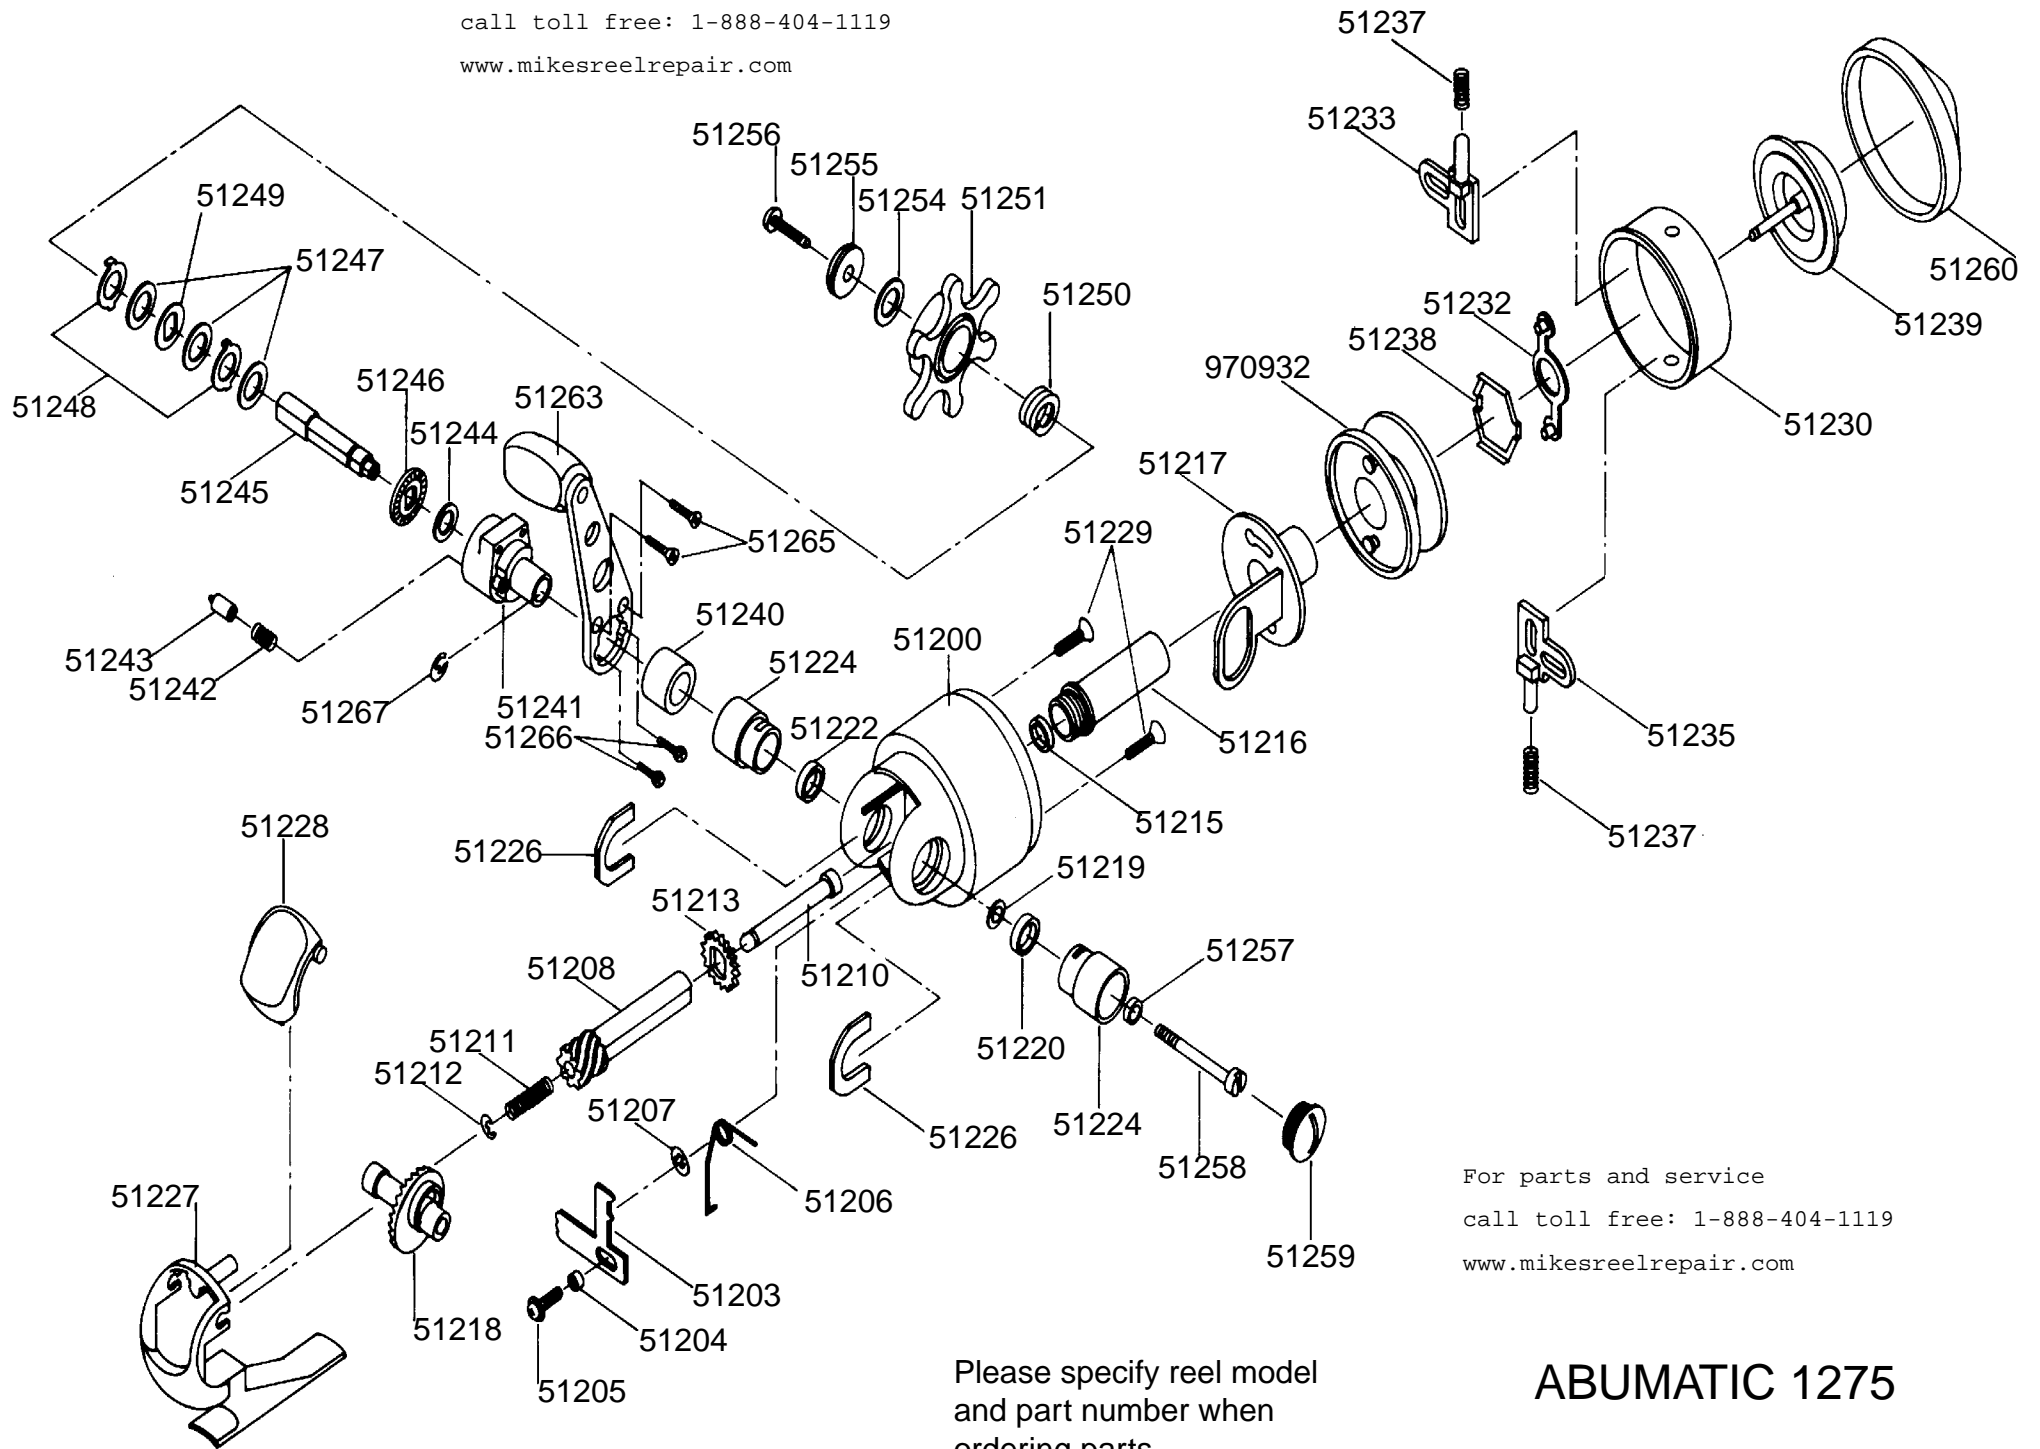

For parts and service  
call toll free: 1-888-404-1119  
www.mikesreelrepair.com

For parts and service  
call toll free: 1-888-404-1119  
www.mikesreelrepair.com

Please specify reel model  
and part number when  
ordering parts.

## ABUMATIC 1275

8075487

34-15116-0