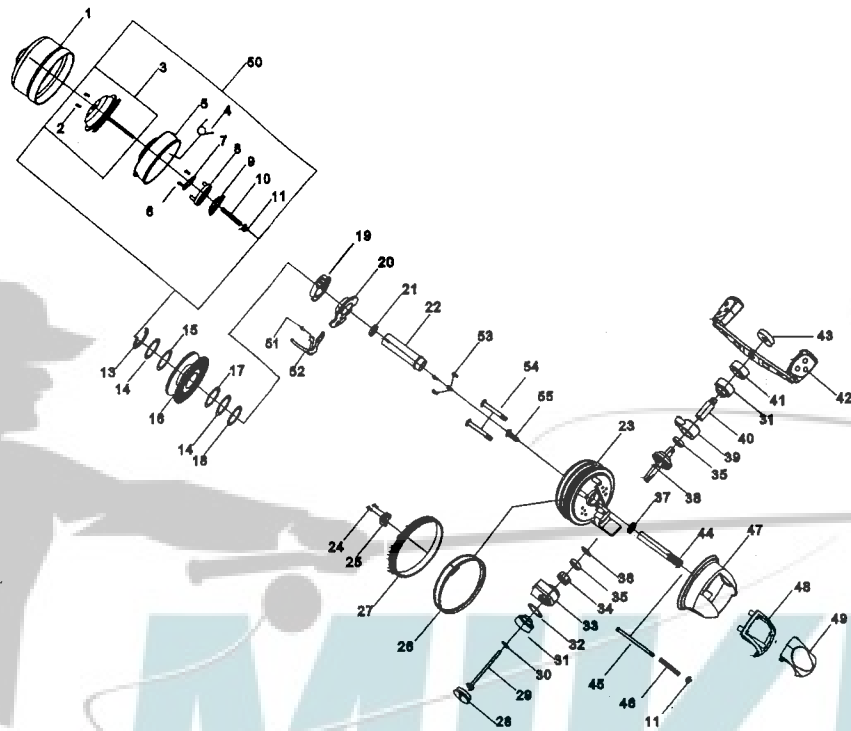

Abu Garcia *abumatic*
FOR LIFE.™ **576**
276

Model	276	576
Bearings	3	5
Gear Ratio	4.1:1	4.1:1
Line Capacity	8 lb/110 yds 0.25mm/100M	8 lb/110 yds 0.25mm/110M
Anti-Reverse	IAR	IAR
ReelWt.	10.7 Oz 303 Grams	10.7 Oz 303 Grams

NO.	PART DESCRIPTION	276	576	NO.	PART DESCRIPTION	276	576
1	Cone Assy	1101926	1101927	21	Pinion Up Ball Bearing	1101750	--
2	Cam Connexion Retainer Screw*2	1101731	--	22	Main Shaft Bush	1101940	--
3	Snubber Support Assy	1101928	--	23	Frame	1101941	--
4	Rotor Swing Arm Spring*2	1101929	--	24	Osl. Screw*2	1101753	--
5	Rotor SEMIS	1101930	--	25	Osl.	1101942	--
6	Cam Screw*2	1101735	--	26	Drag Knob	1101943	--
7	Connexion Spacer	1101736	--	27	Drag Knob Ring	1101944	--
8	Cam Connexion Retainer	1101737	--	28	Handle Nut	1101757	--
9	Pick Up Pin Cam	1101738	--	29	Handle Screw	1101945	--
10	Main Shaft Spring (B)	1101931	--	30	Handle Screw Washer	1101759	--
11	"E" Ring*2	1101740	--	31	Handle Cover*2	1101760	--
13	Spool Ring	1101932	--	32	Clutch BB Washer	1101761	--
14	Drag Squared Washer*2	1101933	--	33	Main Gear Stand (B)	1101762	--
15	Drag Teflon	1101934	--	34	One Way Clutch	1101763	--
16	Spool	1101935	--	35	Main Gear Ball Bearing(Bushing)*2	1101764	1101765
17	Drag Washer(red)	1101936	--	36	Pinion Washer	1101766	--
18	Drag Spring Washer	1101937	--	37	Pinion Down Ball Bearing	1101767	--
19	Drag Support	1101938	--	38	Main Gear	1101947	--
20	Spool Osl.	1101939	--	39	Main Gear Stand (A)	1101769	--
				40	Handle Connexion Retainer	1101770	--
				41	Handle Space Washer	1101771	--
				42	Double Handle Assy	N/A	1101946
				43	Single Handle Assy	1101773	N/A
				44	Handle Nut Cover	1101774	--
				45	Pinion	1101948	--
				46	Main Shaft Sleeve	1101949	--
				47	Main Shaft Spring (A)	1101950	--
				48	Gear Box Cover	1101951	1101952
				49	Thumb Button Support	1101953	--
				50	Thumb Button Assy	1101954	--
				51	Rotor Assy	1101955	--
				52	Drag Clicker Screw	1101956	--
				53	Drag Clicker	1101784	--
				54	Stand Screw *4	1101957	--
				55	Gear Box Cover Screw *2 (A)	1104786	--
					Gear Box Cover Screw (B)	1101958	--

The part numbers shown on this drawing and parts list are available to order. To order a part contact the **Pure Fishing Reel Service Department** at the telephone number below. Should you require a part that does not have an item number or part number assigned to it, please send your reel to the address listed below for service.

Attention:
Pure Fishing Reel Service Department
1900 18th Street
Spirit Lake, Iowa 51360
1-877-502-7743