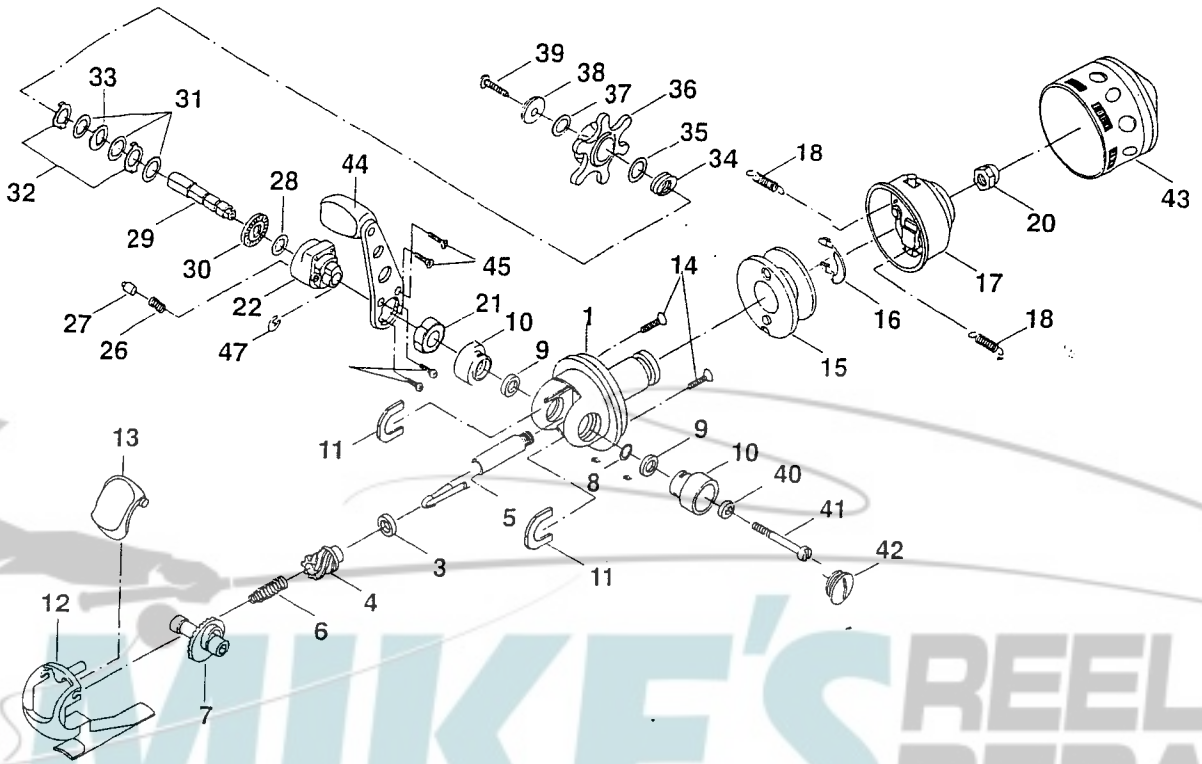

## ◆ PARTS LIST

No.	Part Name	Part Number
1	Body	1068000
3	Pinion Bushing	1068253
4	Pinion	1068255
5	Main Shaft	1068256
6	Main Shaft Spring	1068257
7	Drive Gear	51218
8	Drive Gear Washer	51219
9	Drive Gear Bushing	51221
10	Drive Gear Holder	1068248
11	Drive Gear Holder Washer	51226
12	Plastic Foot	1068001
13	Thumb Lever	51228
14	Plastic Foot Screw	1068002
15	Spool	1068003
16	Spool Clip	1068004
17	Pick-Up Housing Assy.	1068005
18	Pick-Up Arm Spring	1068006
20	Pick-Up Housing Nut	1068007
21	One Way Clutch Bearing	51240
22	Crank Arm Holder Assy.	51241
26	Click Piston Spring	51242

No.	Part Name	Part Number
27	Click Piston	51243
28	Front Drag Washer	51244
29	Crank Mtg. Stem	51245
30	Click Ratchet	51246
31	Drag Washer	51247
32	Eared Drag Washer	51248
33	Kayed Drag Washer	51249
34	Drag Spring	51250
35	Drag Spring Washer	1068258
36	Drag Star Assy.	1068008
37	Drag Washer	51254
38	Drag Retainer	51255
39	Drag Screw	51256
40	Crank Mtg. Washer	51257
41	Crank Mtg. Insert	51258
42	Side Cap	51259
43	Front Cone Assy.	1068009
44	Crank Assy.	1068249
45	Crank Arm Screw	51265
46	Crank Arm Screw	51266
47	Crank Mtg. Stem Washer	51267

Please specify reel model and part number when ordering parts.

99