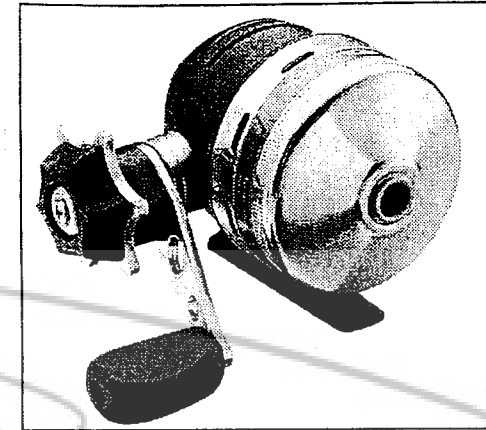

Abu Garcia®

abumatic 211

The part numbers shown on this drawing and parts list are available to order. To order a part contact the Pure Fishing Reel Service Department at the telephone number shown or the Pure Fishing Service center nearest you. Should you require a part that does not have an item number or part number assigned to it, please send your reel to the address listed.

Attention:
Pure Fishing Reel Service Dept.
1900 18th Street
Spirit Lake, Iowa 51360
1-877-508-3474

Key #	PART NAME	PART NO.	Key #	PART NAME	PART NO.
1	Body	1068000	31	Drag Washer (3)	51247
3	Pinion Bushing	1068253	32	Eared Drag Washer (2)	51248
4	Pinion	1068255	33	Keyed Drag Washer	51249
5	Main Shaft	1068256	34	Drag Spring	51250
6	Main Shaft Spring	1068257	35	Drag Spring Washer	1068258
7	Drive Gear	51218	36	Drag Star Ass'y	1068452
8	Drive Gear Washer	51219	37	Drag Star Washer	51254
9	Drive Gear Bushing (2)	51221	38	Drag Retainer	51255
10	Drive Gear Holder (2)	1068454	39	Drag Screw	51256
11	Drive Gear Holder Washer (2)	51226	40	Crank Mtg. Washer	51257
12	Graphite Foot	1068001	41	Crank Mtg. Insert	51258
13	Thumb Button	51228	42	Side Cap	51259
14	Foot Screw (3)	1068002	43	Front Cone Assembly	1080893
15	Spool	1068003	44	Crank Ass'y	1068451
16	Spool Clip	1068004	45	Upper Crank Arm Screw (2)	51265
17	Pick-up Housing Ass'y	1068005	46	Lower Crank Arm Screw (2)	51266
18	Pick-up Arm Spring (2)	1068006	47	Crank Mtg. Stem Washer	51267
20	Pick-up Housing Nut	1068007			
21	One-way Clutch Bearing	51240			
22	Crank Arm Holder Ass'y	51241			
26	Click Piston Spring	51242			
27	Click Piston	51243			
28	Front Drag Washer	51244			
29	Crank Mtg. Stem	51245			
30	Click Ratchet	51246			

Model	211
Bearings	2
Gear Ratio	4.1:1
Line Capacity	8 lb. / 110 yd. 10 lb. / 100 yd. 0.25 mm / 100 M 0.38 mm / 90 M
Anti-Reverse	IAR
Reel Wt.	9.1 Oz. 258 Grams

See us on the web: www.purefishing.com