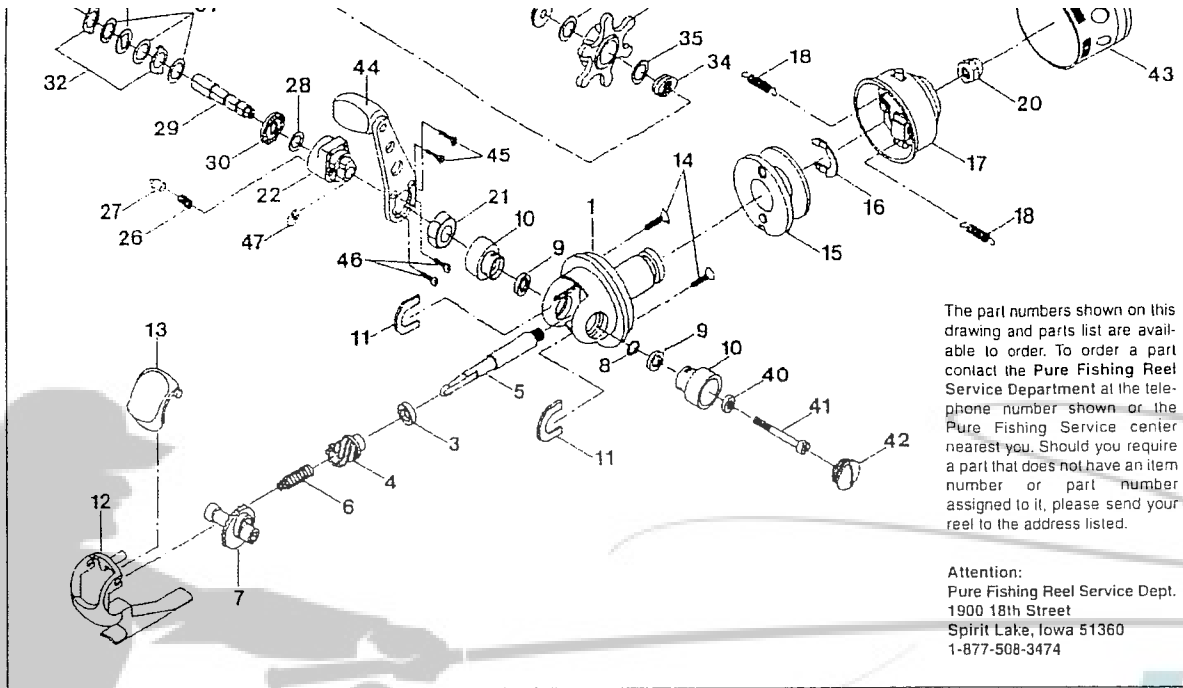

Abu Garcia®

abumatic 211

The part numbers shown on this drawing and parts list are available to order. To order a part contact the Pure Fishing Reel Service Department at the telephone number shown or the Pure Fishing Service center nearest you. Should you require a part that does not have an item number or part number assigned to it, please send your reel to the address listed.

Attention:
Pure Fishing Reel Service Dept.
1900 18th Street
Spirit Lake, Iowa 51360
1-877-508-3474

Key #	PART NAME	PART NO.	Key #	PART NAME	PART NO.
1	Body	1068000	31	Drag Washer (3)	51247
3	Pinion Bushing	1068253	32	Eared Drag Washer (2)	51248
4	Pinion	1068255	33	Keyed Drag Washer	51249
5	Main Shaft	1068256	34	Drag Spring	51250
6	Main Shaft Spring	1068257	35	Drag Spring Washer	1068258
7	Drive Gear	51218	36	Drag Star Ass'y	1068452
8	Drive Gear Washer	51219	37	Drag Star Washer	51254
9	Drive Gear Bushing (2)	51221	38	Drag Retainer	51255
10	Drive Gear Holder (2)	1068454	39	Drag Screw	51256
11	Drive Gear Holder Washer (2)	51226	40	Crank Mtg. Washer	51257
12	Graphite Foot	1068001	41	Crank Mtg. Insert	51258
13	Thumb Button	51228	42	Side Cap	51259
14	Foot Screw (3)	1068002	43	Front Cone Assembly	1080893
15	Spool	1068003	44	Crank Ass'y	1068451
16	Spool Clip	1068004	45	Upper Crank Arm Screw (2)	51265
17	Pick-up Housing Ass'y	1068005	46	Lower Crank Arm Screw (2)	51266
18	Pick-up Arm Spring (2)	1068006	47	Crank Mtg. Stem Washer	51267
20	Pick-up Housing Nut	1068007			
21	One-way Clutch Bearing	51240			
22	Crank Arm Holder Ass'y	51241			
26	Click Piston Spring	51242			
27	Click Piston	51243			
28	Front Drag Washer	51244			
29	Crank Mtg. Stem	51245			
30	Click Ratchet	51246			

Model	211
Bearings	2
Gear Ratio	4.1:1
Line Capacity	8 lb. / 110 yd. 10 lb. / 100 yd. 0.25 mm / 100 M 0.38 mm / 90 M
Anti-Reverse	IAR
Reel Wt.	9.1 Oz. 258 Grams

See us on the web: www.purefishing.com