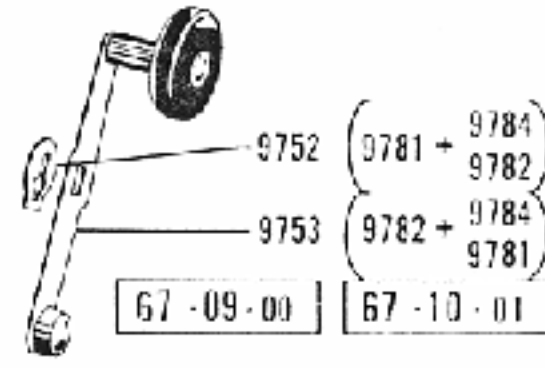

- 1844
- A-(1844)
- B-(1880)
- C-(1881)

For parts and service
 call toll free: 1-888-404-1119
 www.mikesreelrepair.com

9747 (9696)

9779 (8348)

9708 (x)
 8907 (8905)

9713 (9784 + 9781)
 9782

69-05-01

67-10-02

67-10-01

67-09-00

67-10-01

67-09-00

67-10-01

For parts and service
 call toll free: 1-888-404-1119
 www.mikesreelrepair.com

For parts and service
 call toll free: 1-888-404-1119
 www.mikesreelrepair.com

9000
 67-11-02