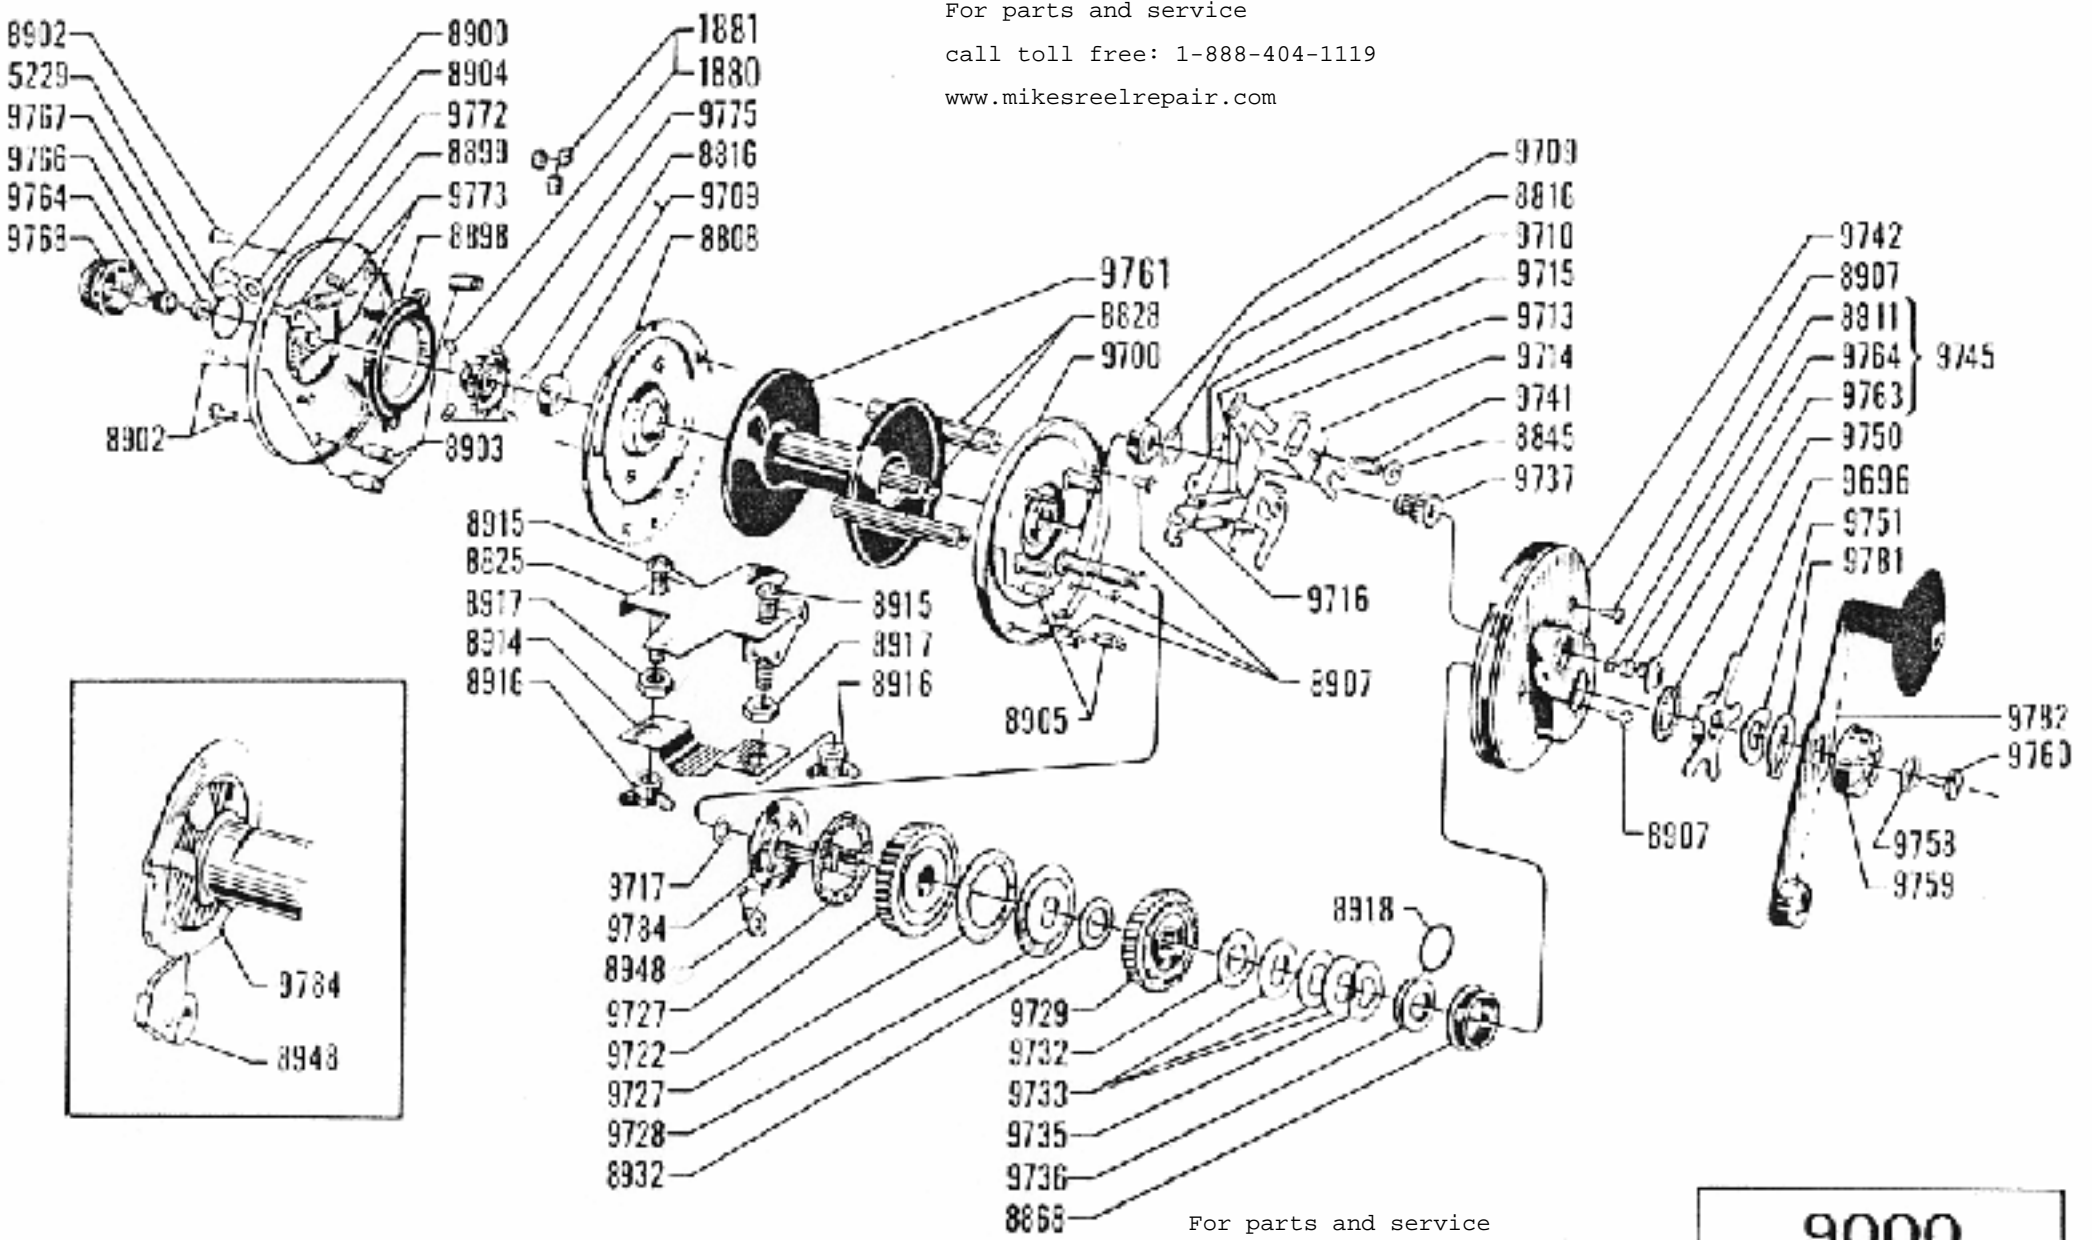

- 1844
- A-(1844)
- B-(1880)
- C-(1881)

For parts and service
 call toll free: 1-888-404-1119
 www.mikesreelrepair.com

9747 (9696)

9779 (8348)

9708 (x)
 8907 (8905)

9713 (9784 + 9781)
 9782

69-05-01

67-10-02

67-10-01

67-09-00

67-10-01

67-09-00

67-10-01

For parts and service
 call toll free: 1-888-404-1119
 www.mikesreelrepair.com

For parts and service
 call toll free: 1-888-404-1119
 www.mikesreelrepair.com

9000
 67-11-02