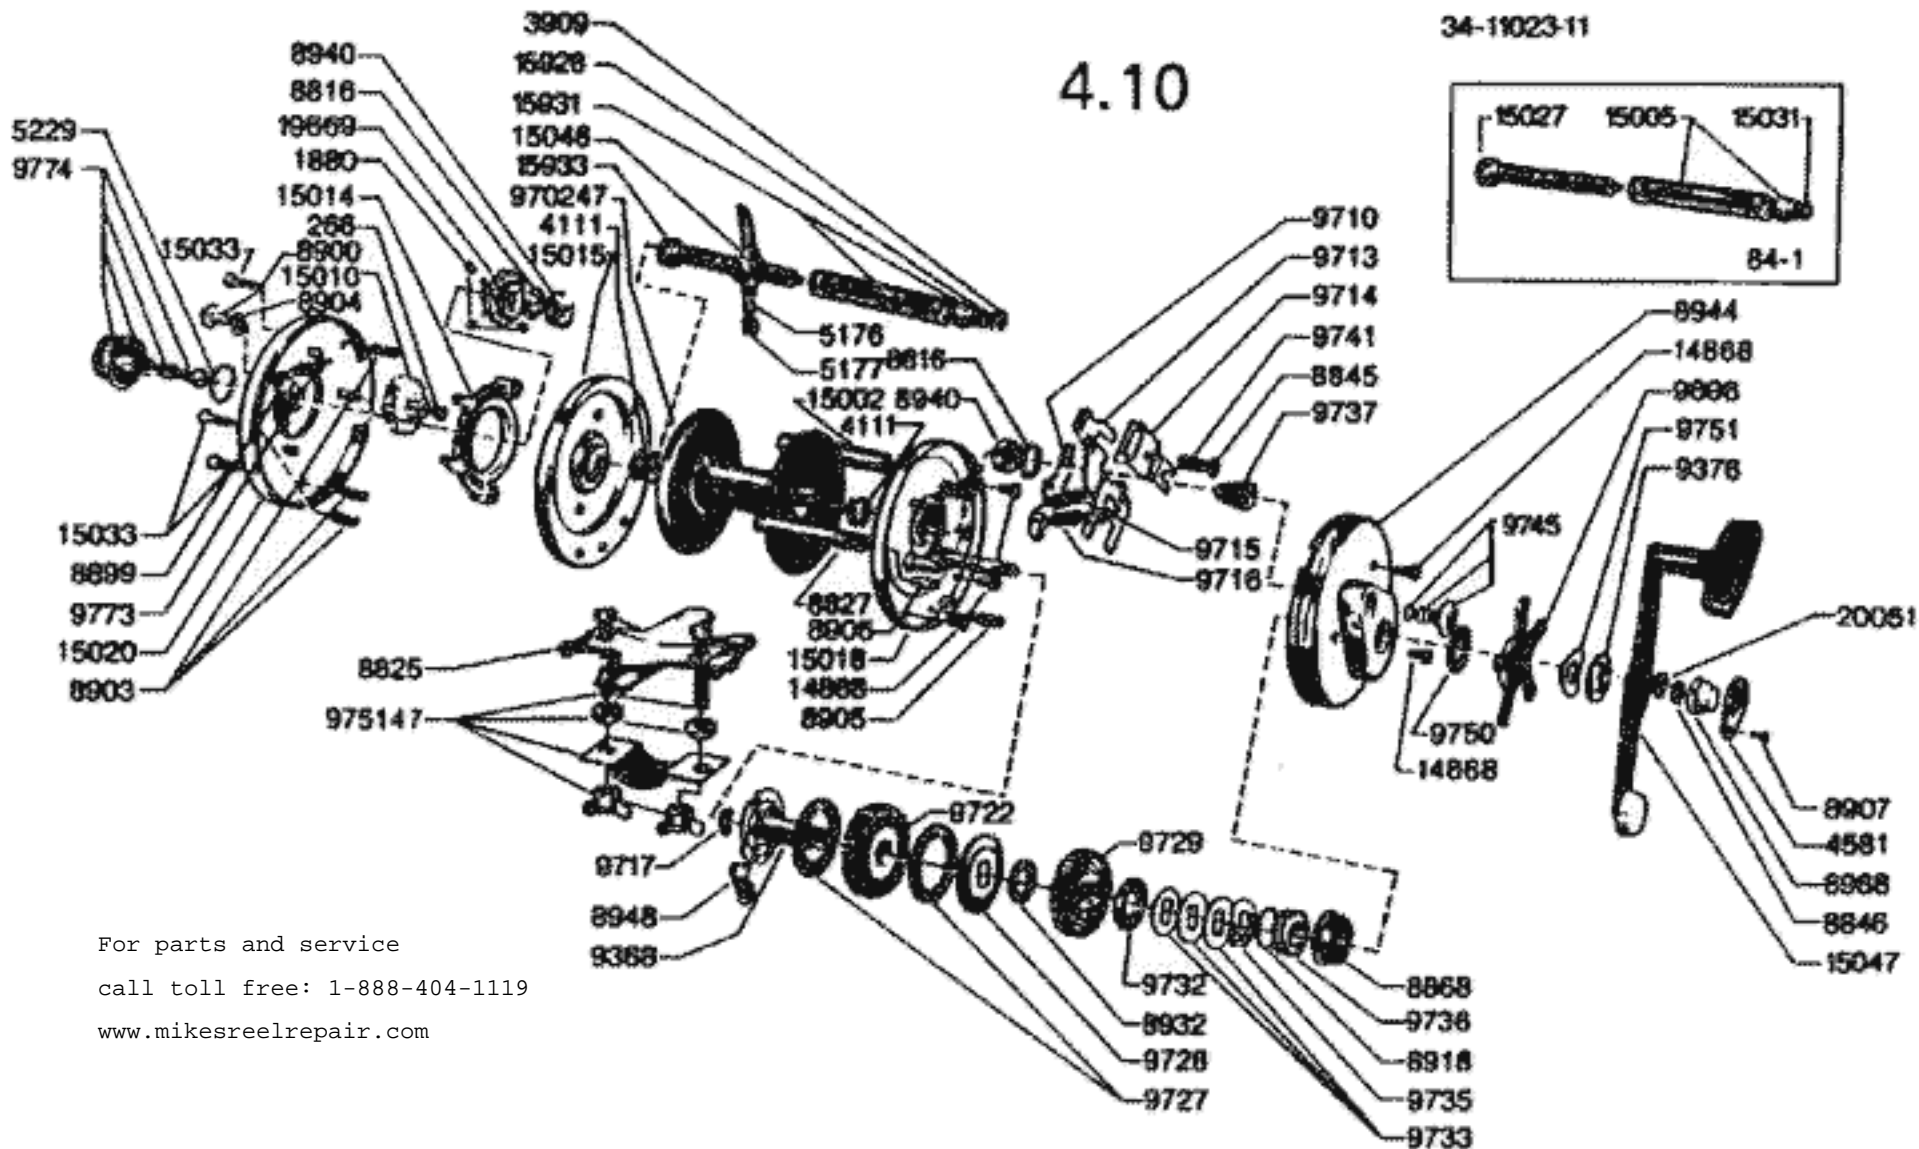

# Ambassadeur 9000 CL .84-2

34-11023-11

## 4.10

For parts and service  
call toll free: 1-888-404-1119  
[www.mikesreelrepair.com](http://www.mikesreelrepair.com)