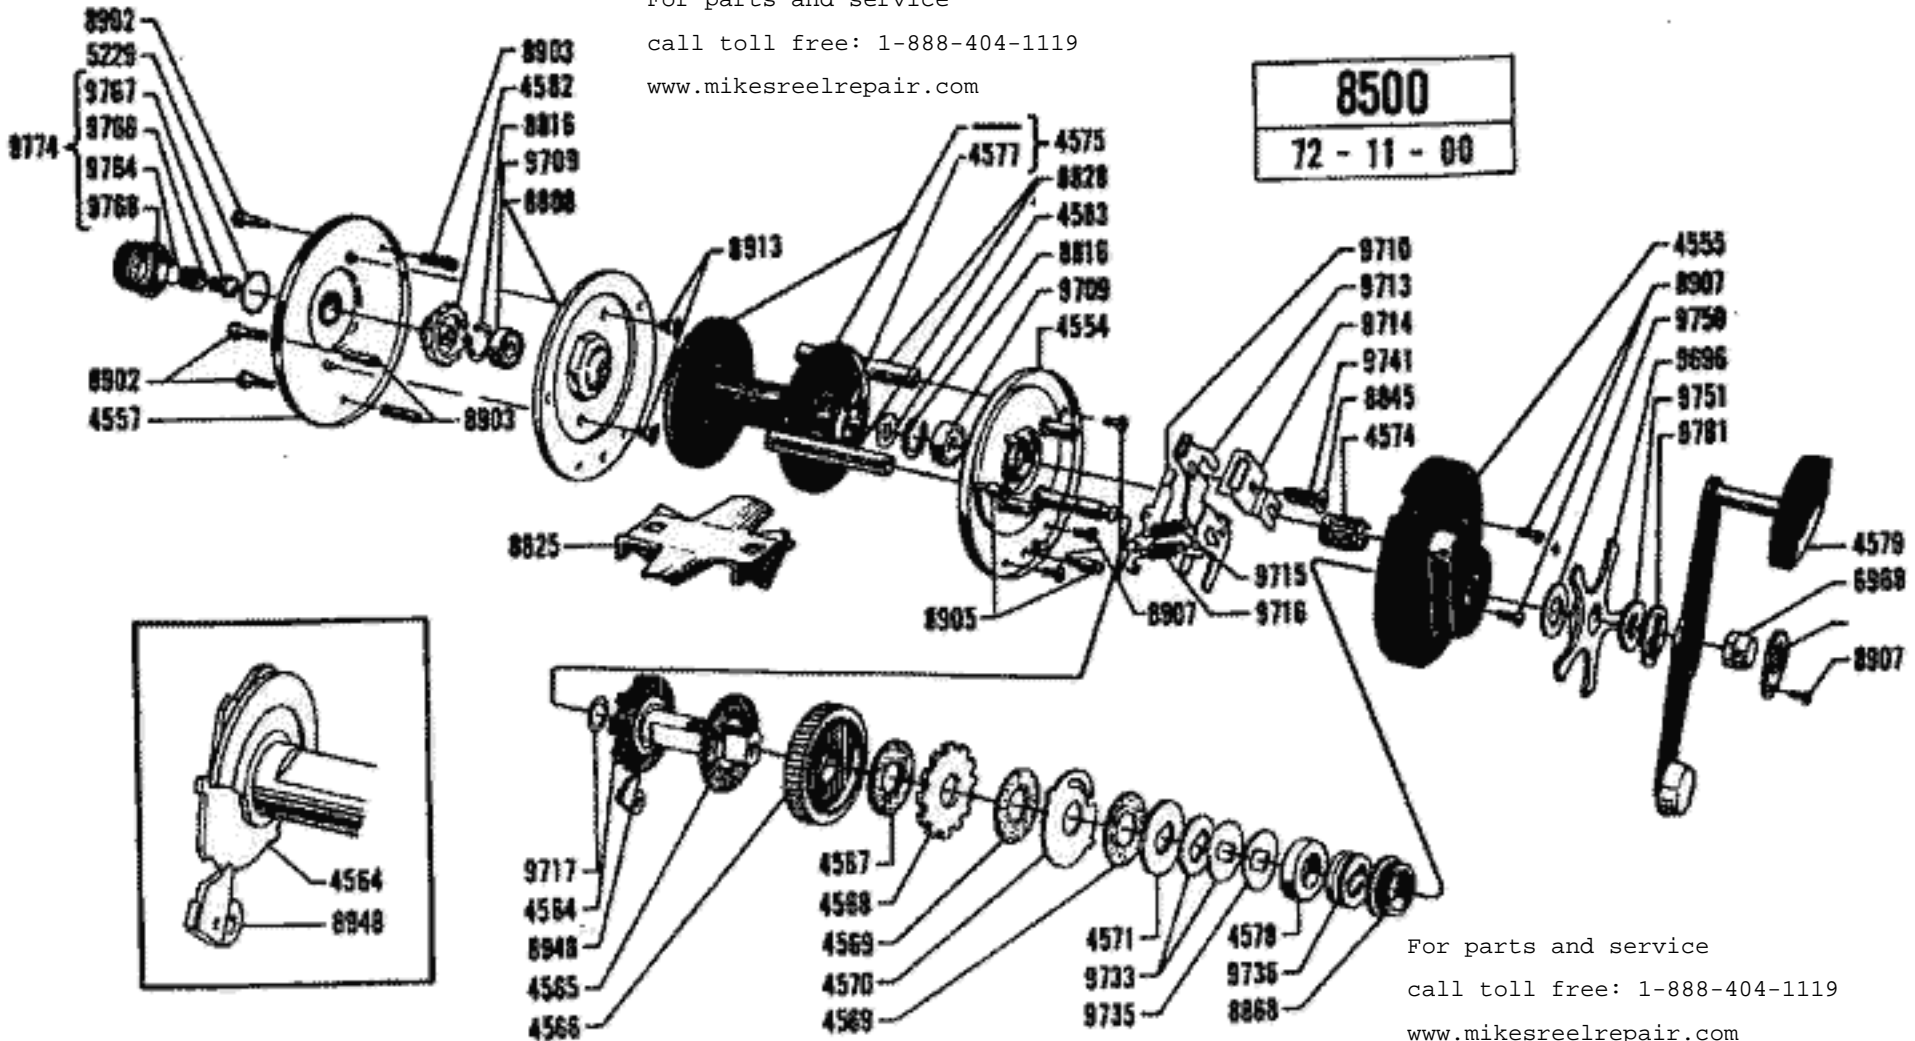

For parts and service
call toll free: 1-888-404-1119
www.mikesreelrepair.com

8500
72 - 11 - 00

For parts and service
call toll free: 1-888-404-1119
www.mikesreelrepair.com