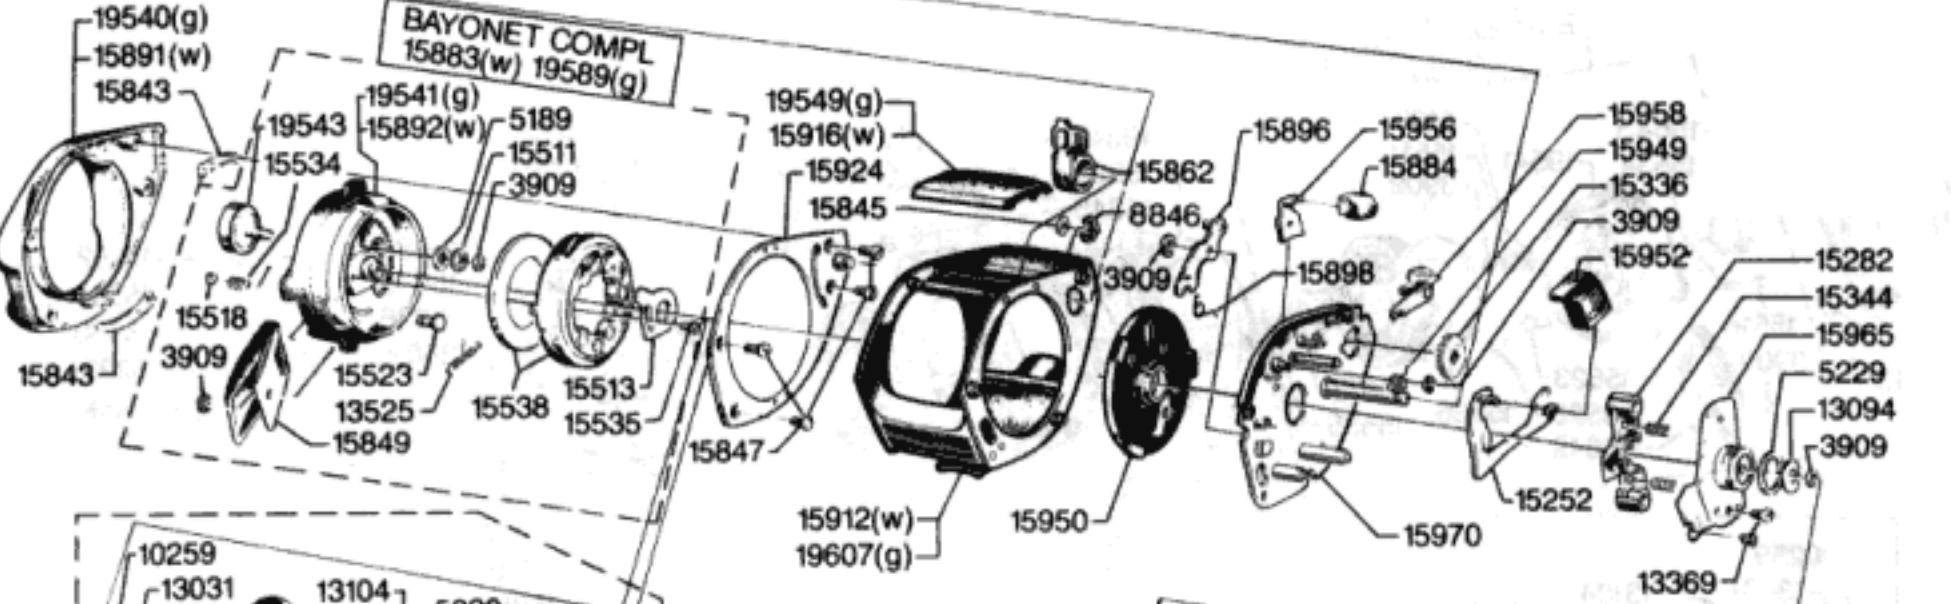

For parts and service  
 call toll free: 1-888-404-1119  
[www.mikesreelrepair.com](http://www.mikesreelrepair.com)

**LINE GUIDE COMPL.**  
 15922

**BAYONET COMPL.**  
 15883(w) 19589(g)

**SPOOL COMPL.**  
 970286(grey)  
 970343(gold)