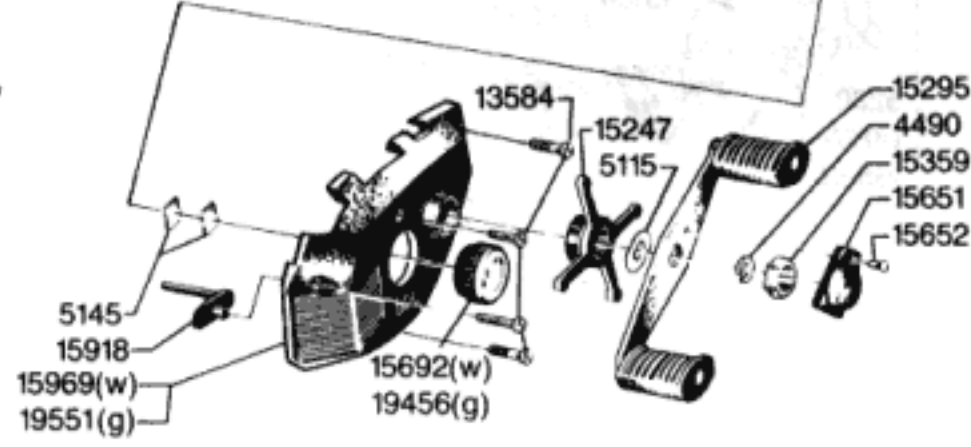

For parts and service  
 call toll free: 1-888-404-1119  
[www.mikesreelrepair.com](http://www.mikesreelrepair.com)

**LINE GUIDE COMPL.**  
 15922

**BAYONET COMPL.**  
 15883(w) 19589(g)

**SPOOL COMPL.**  
 970286(grey)  
 970343(gold)