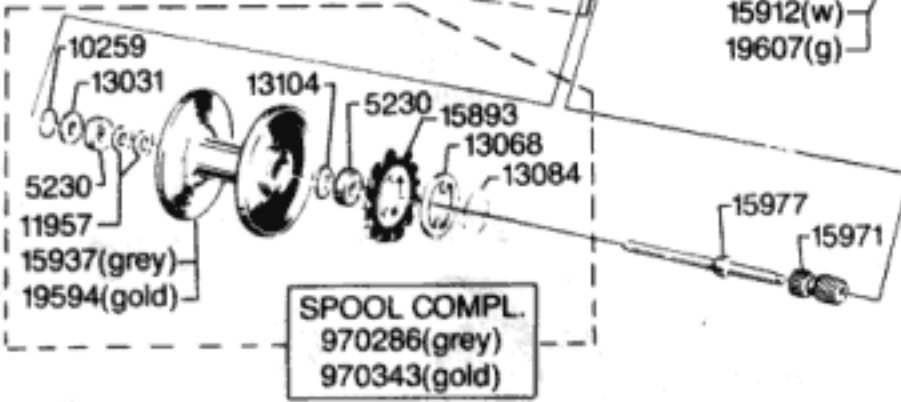

For parts and service  
 call toll free: 1-888-404-1119  
[www.mikesreelrepair.com](http://www.mikesreelrepair.com)

**LINE GUIDE COMPL.**  
 15922

**BAYONET COMPL.**  
 15883(w) 19589(g)

**SPOOL COMPL.**  
 970286(grey)  
 970343(gold)