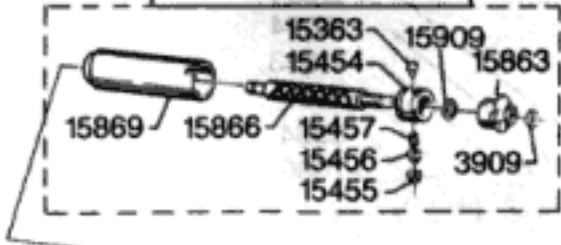

For parts and service  
 call toll free: 1-888-404-1119  
[www.mikesreelrepair.com](http://www.mikesreelrepair.com)

**LINE GUIDE COMPL.**  
 15922

**BAYONET COMPL.**  
 15883(w) 19589(g)

**SPOOL COMPL.**  
 970286(grey)  
 970343(gold)