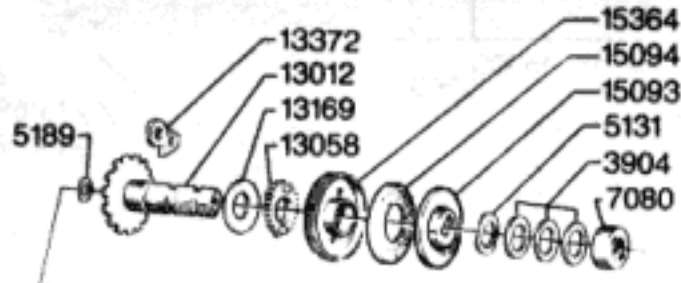

For parts and service  
 call toll free: 1-888-404-1119  
[www.mikesreelrepair.com](http://www.mikesreelrepair.com)

**LINE GUIDE COMPL.**  
 15922

**BAYONET COMPL.**  
 15883(w) 19589(g)

**SPOOL COMPL.**  
 970286(grey)  
 970343(gold)