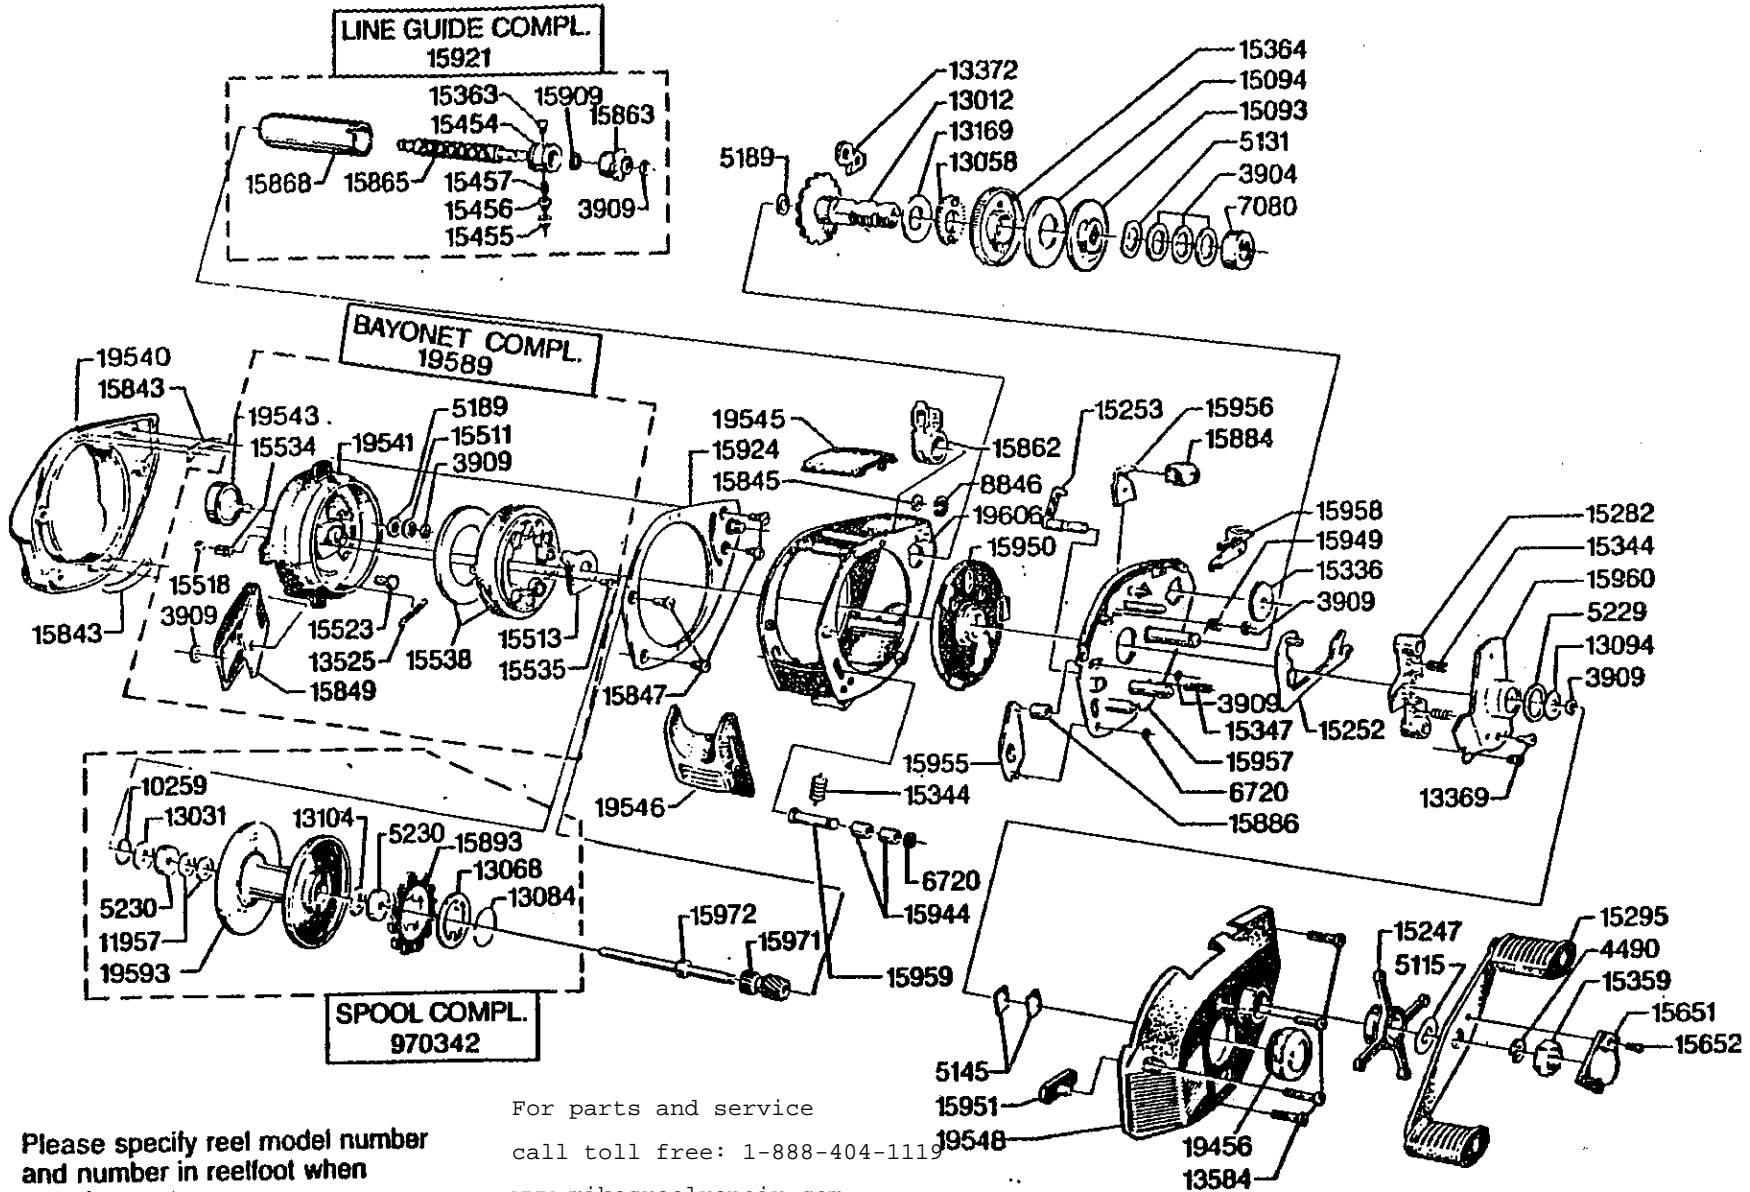

For parts and service
 call toll free: 1-888-404-1119
 www.mikesreelrepair.com

Please specify reel model number
 and number in reelfoot when
 ordering parts

For parts and service
 call toll free: 1-888-404-1119
 www.mikesreelrepair.com