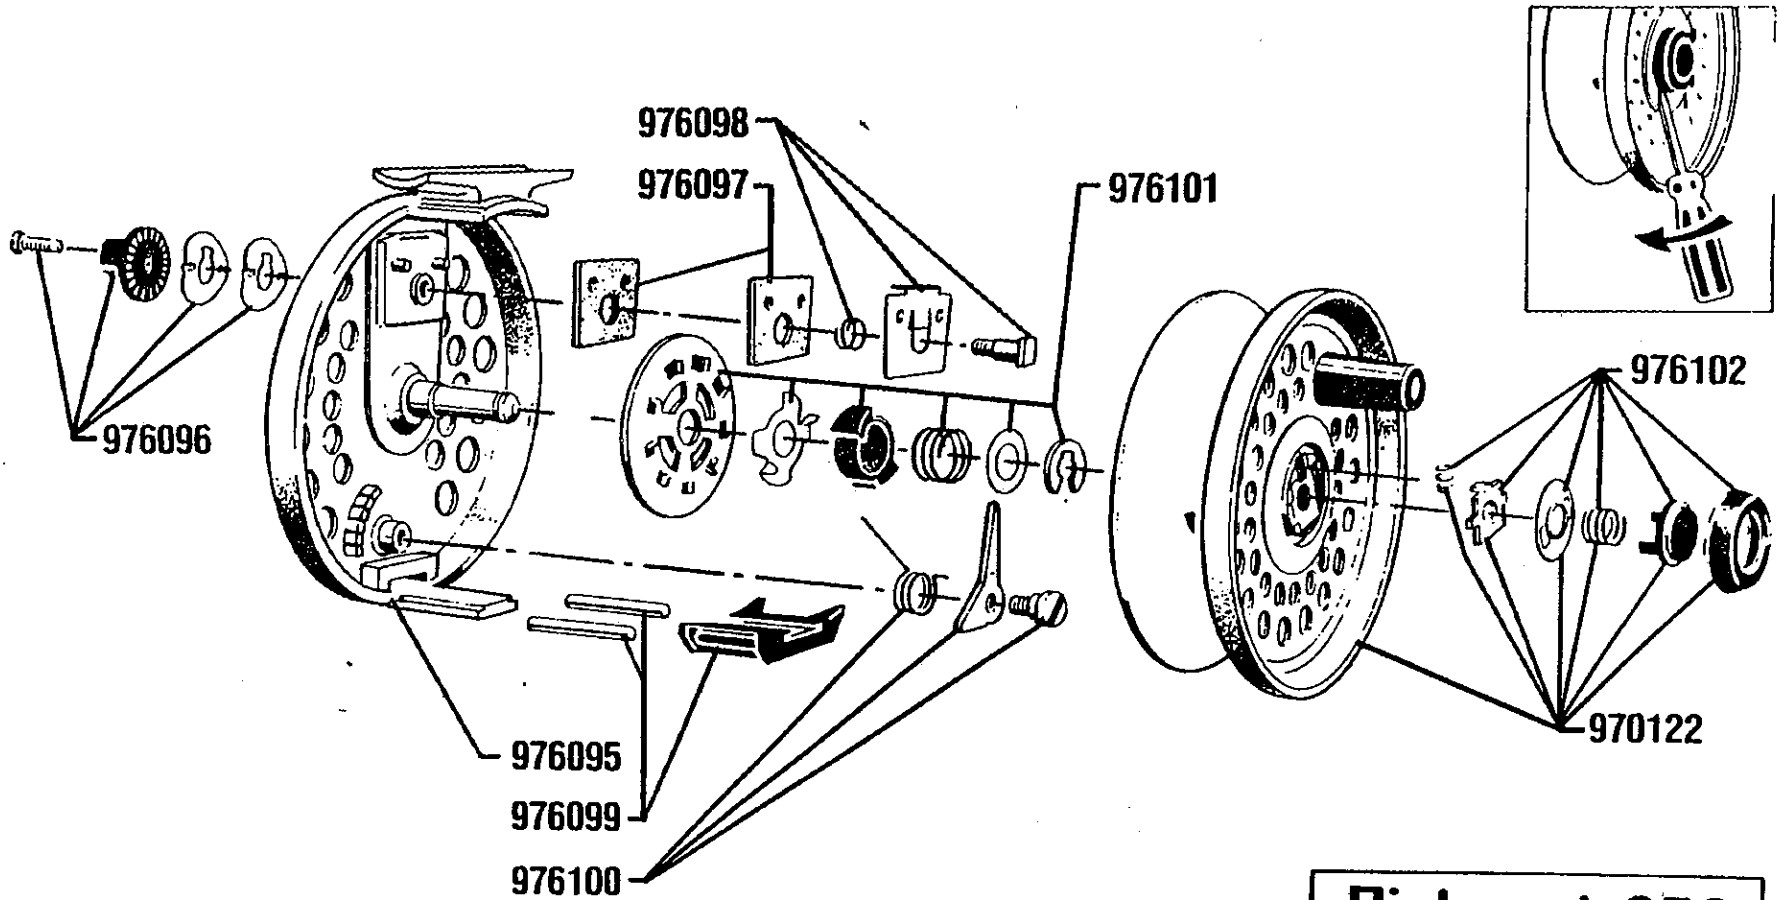

For parts and service  
call toll free: 1-888-404-1119  
www.mikesreelrepair.com

34-11074-0

<b>Diplomat 256</b>
<b>82-1</b>

For parts and service  
call toll free: 1-888-404-1119  
www.mikesreelrepair.com