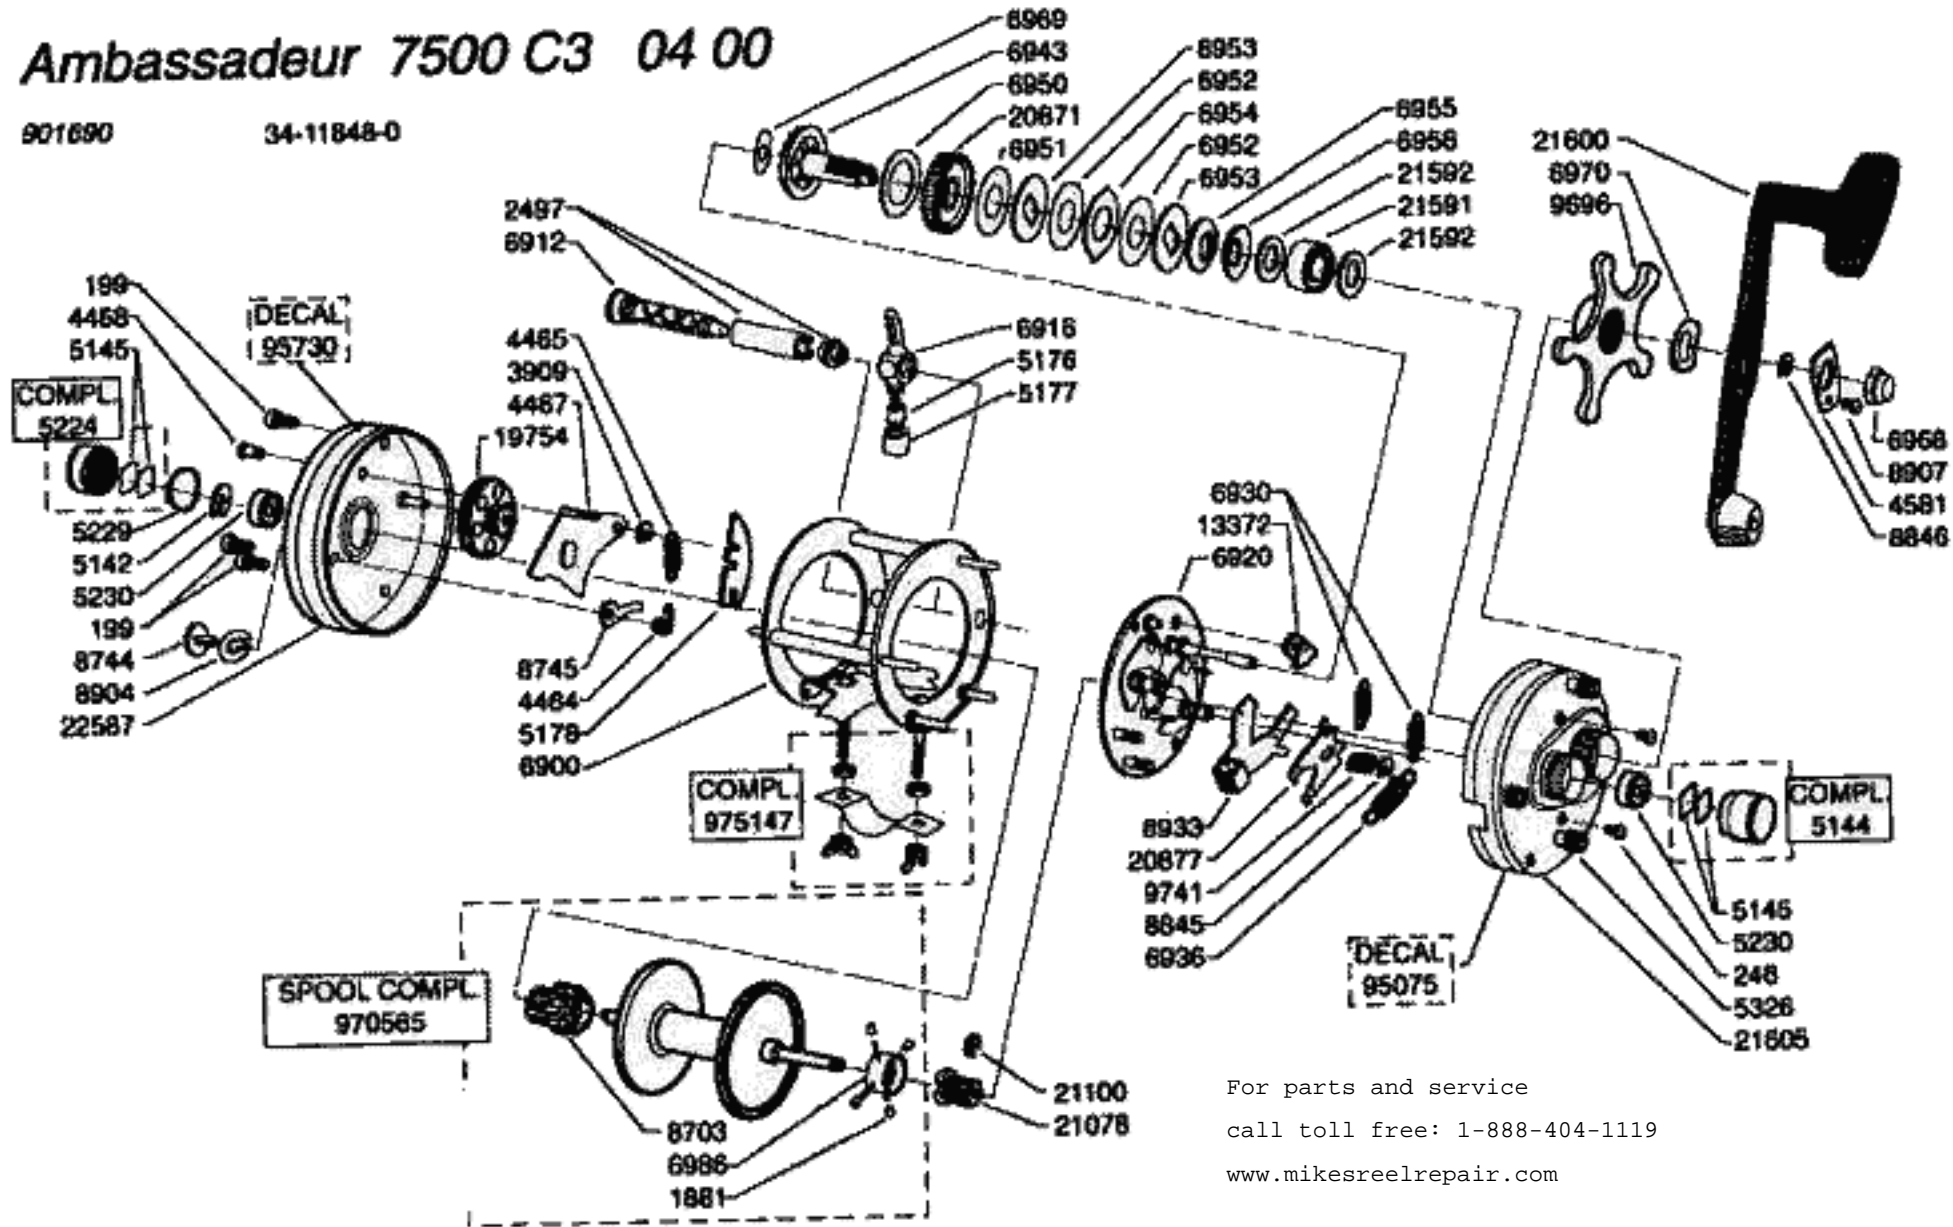

Ambassadeur 7500 C3 04 00

901690

34-11848-0

For parts and service
call toll free: 1-888-404-1119
www.mikesreelrepair.com