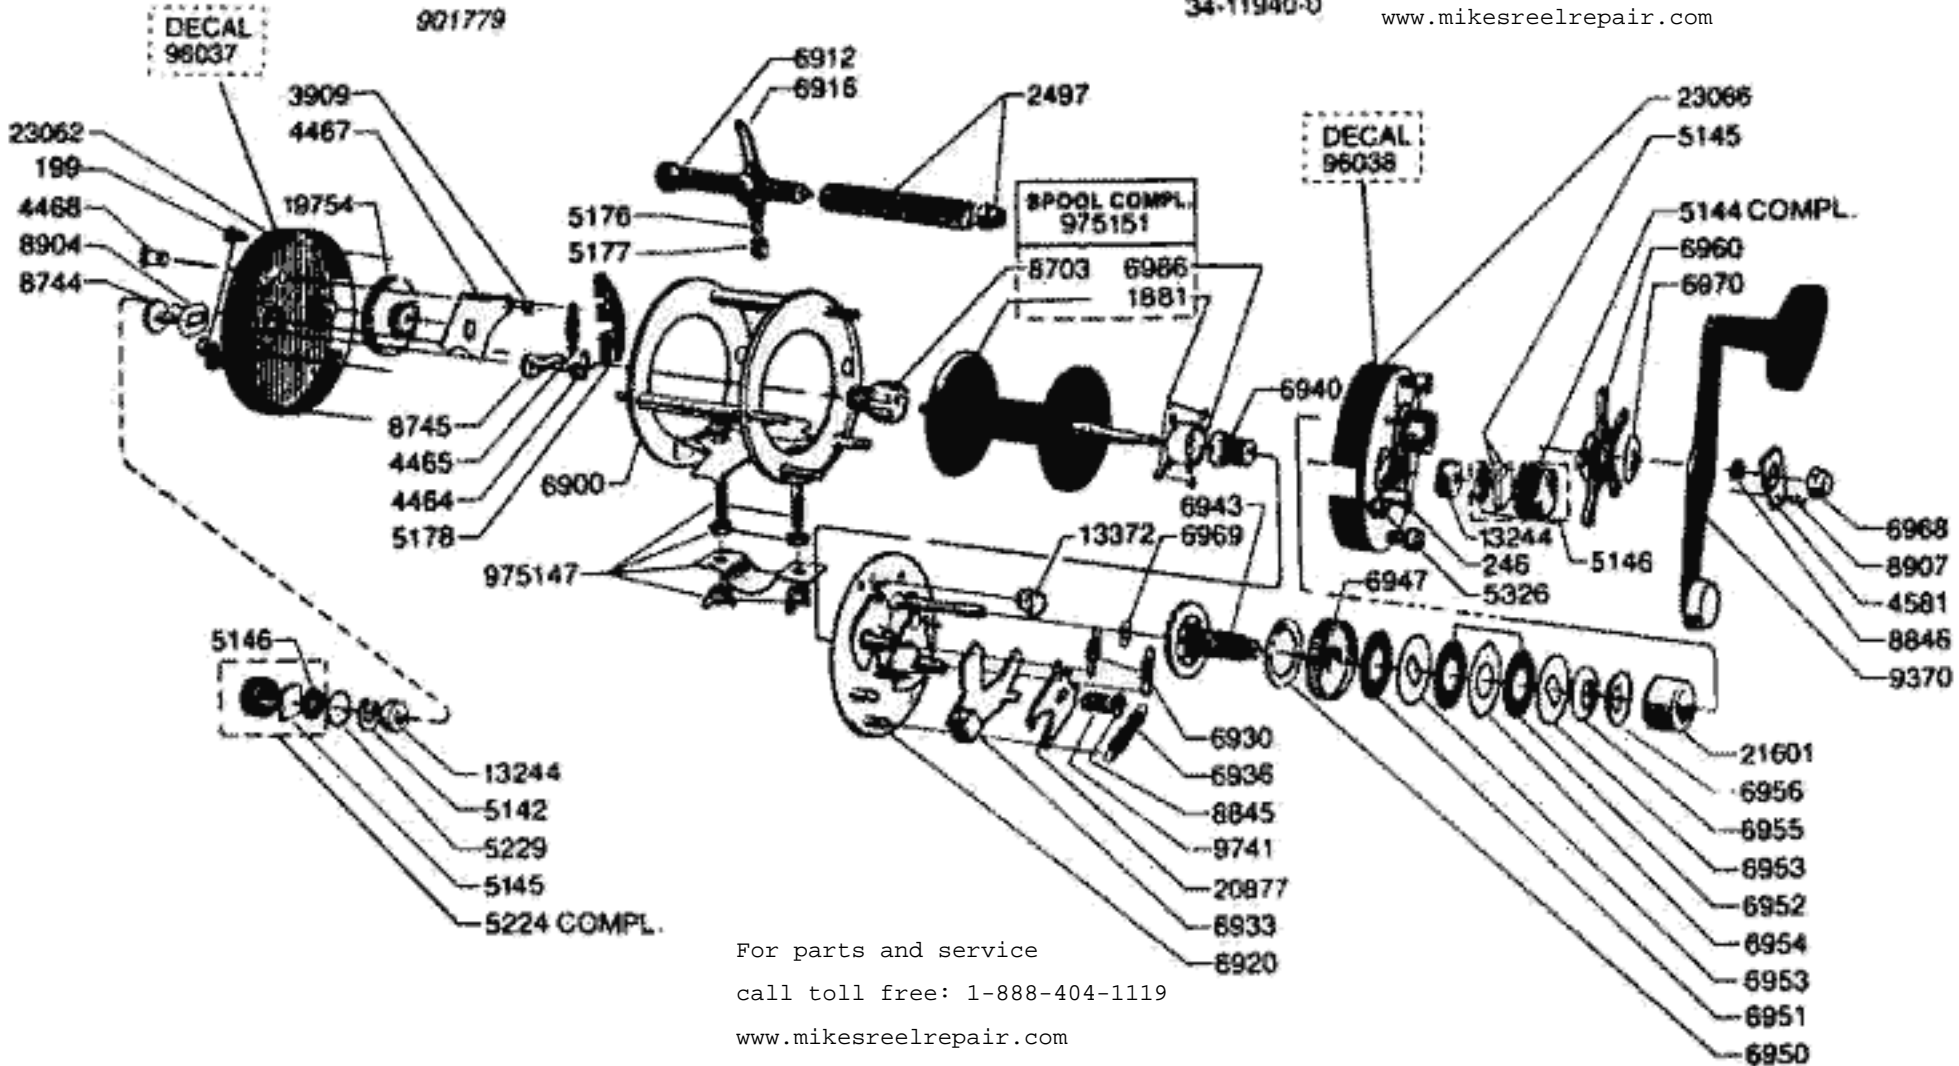

Ambassadeur 7000 Pro Shop

06 00

For parts and service
call toll free: 1-888-404-1119
www.mikesreelrepair.com

901779

34-11940-0

For parts and service
call toll free: 1-888-404-1119
www.mikesreelrepair.com