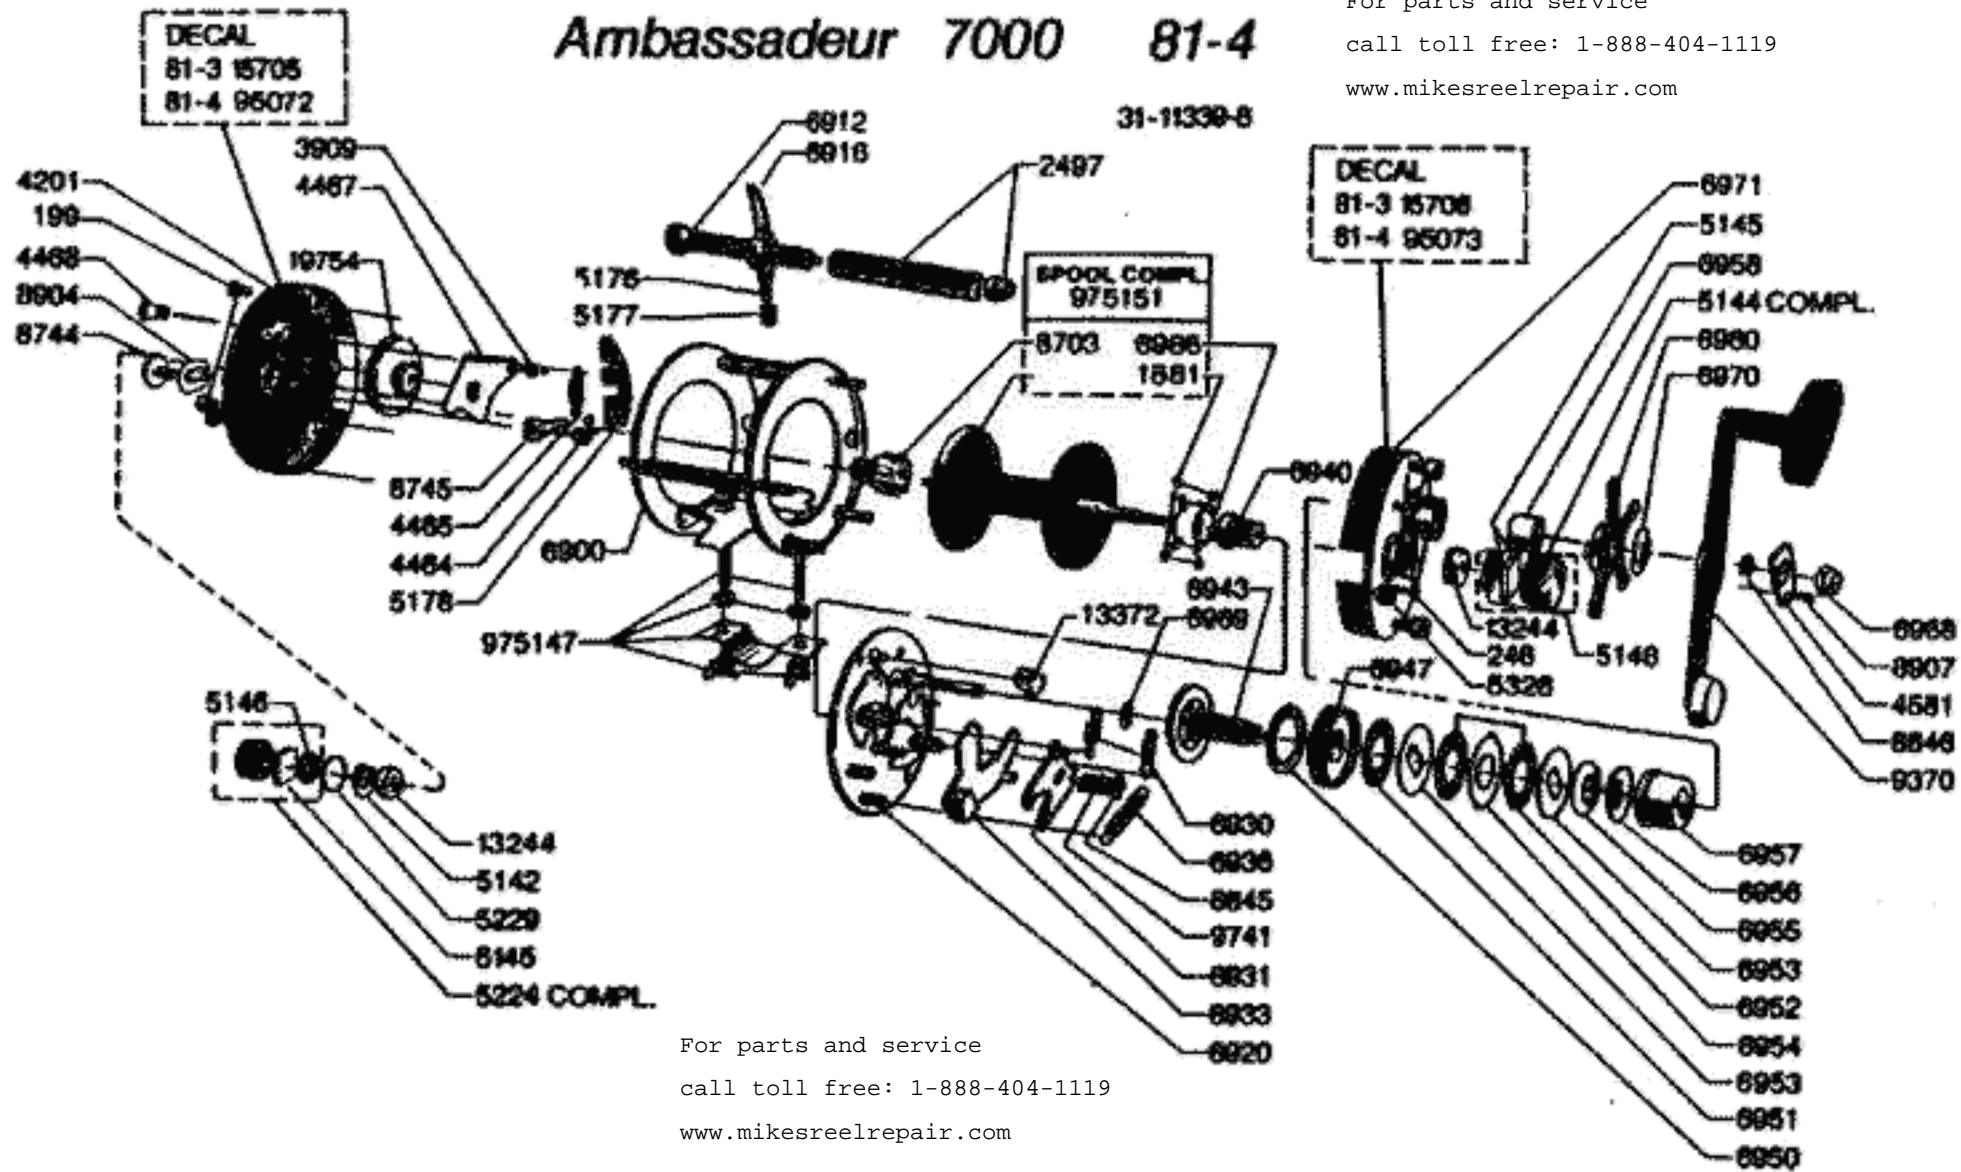

Ambassadeur 7000 81-4

For parts and service
 call toll free: 1-888-404-1119
 www.mikesreelrepair.com

For parts and service
 call toll free: 1-888-404-1119
 www.mikesreelrepair.com