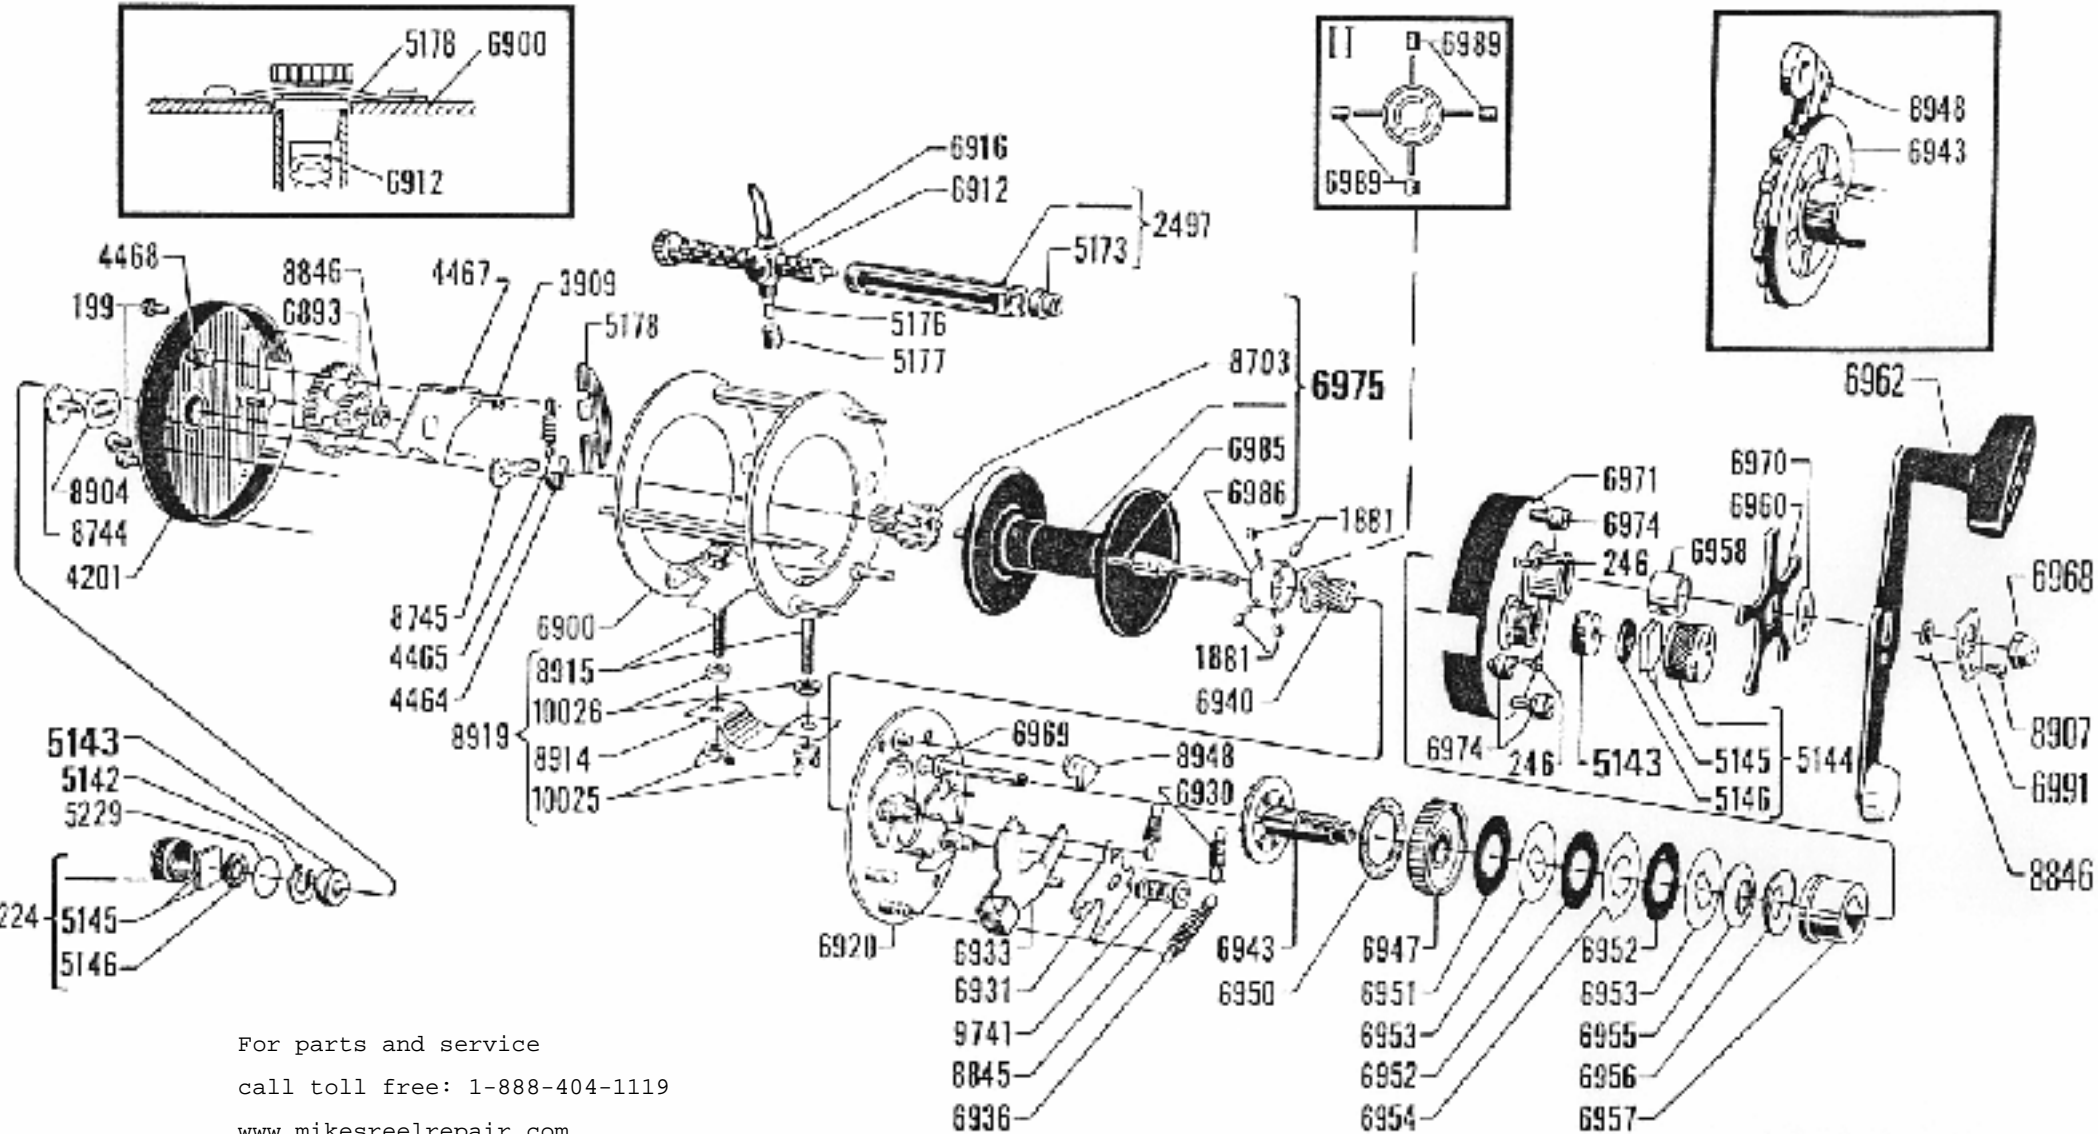

8748 [8703]

For parts and service
call toll free: 1-888-404-1119
www.mikesreelrepair.com

For parts and service
call toll free: 1-888-404-1119
www.mikesreelrepair.com

7000
75 · 11 · 01