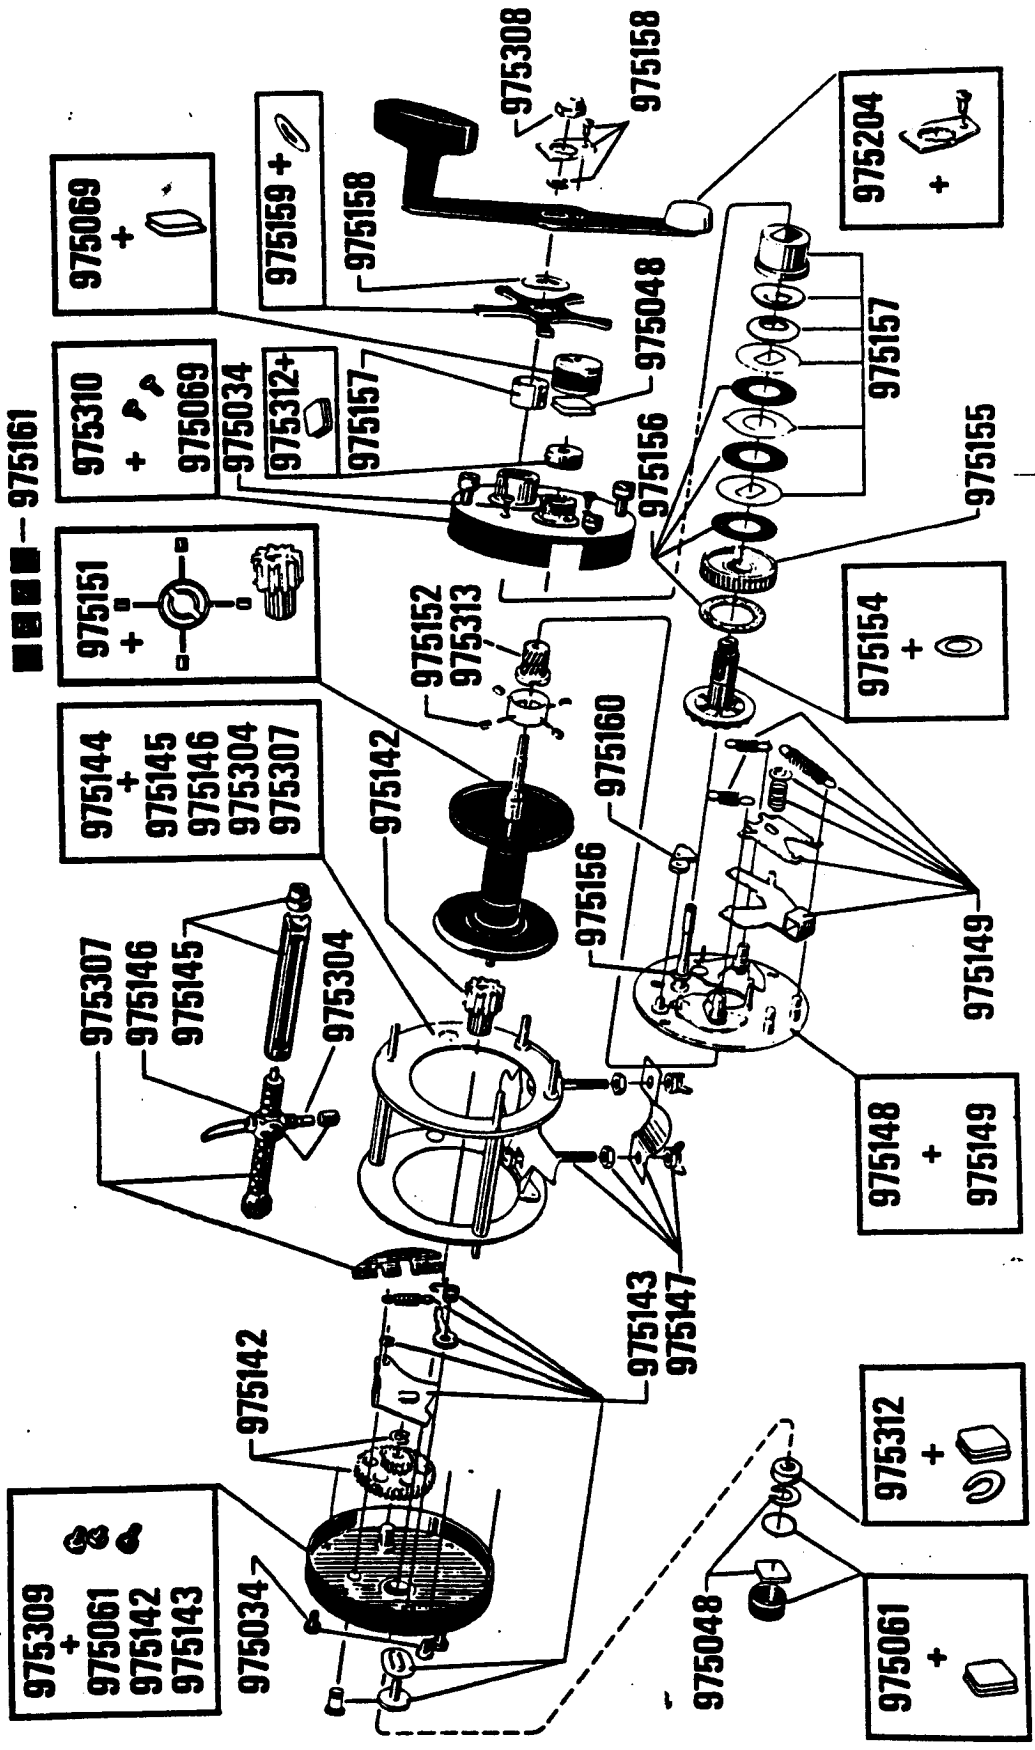

For parts and service

call toll free: 1-888-404-1119

www.mikesreelrepair.com

**Ambassadeur 7000C**  
 81 12 00

For parts and service  
 call toll free: 1-888-404-1119  
 www.mikesreelrepair.com

31-11355-0