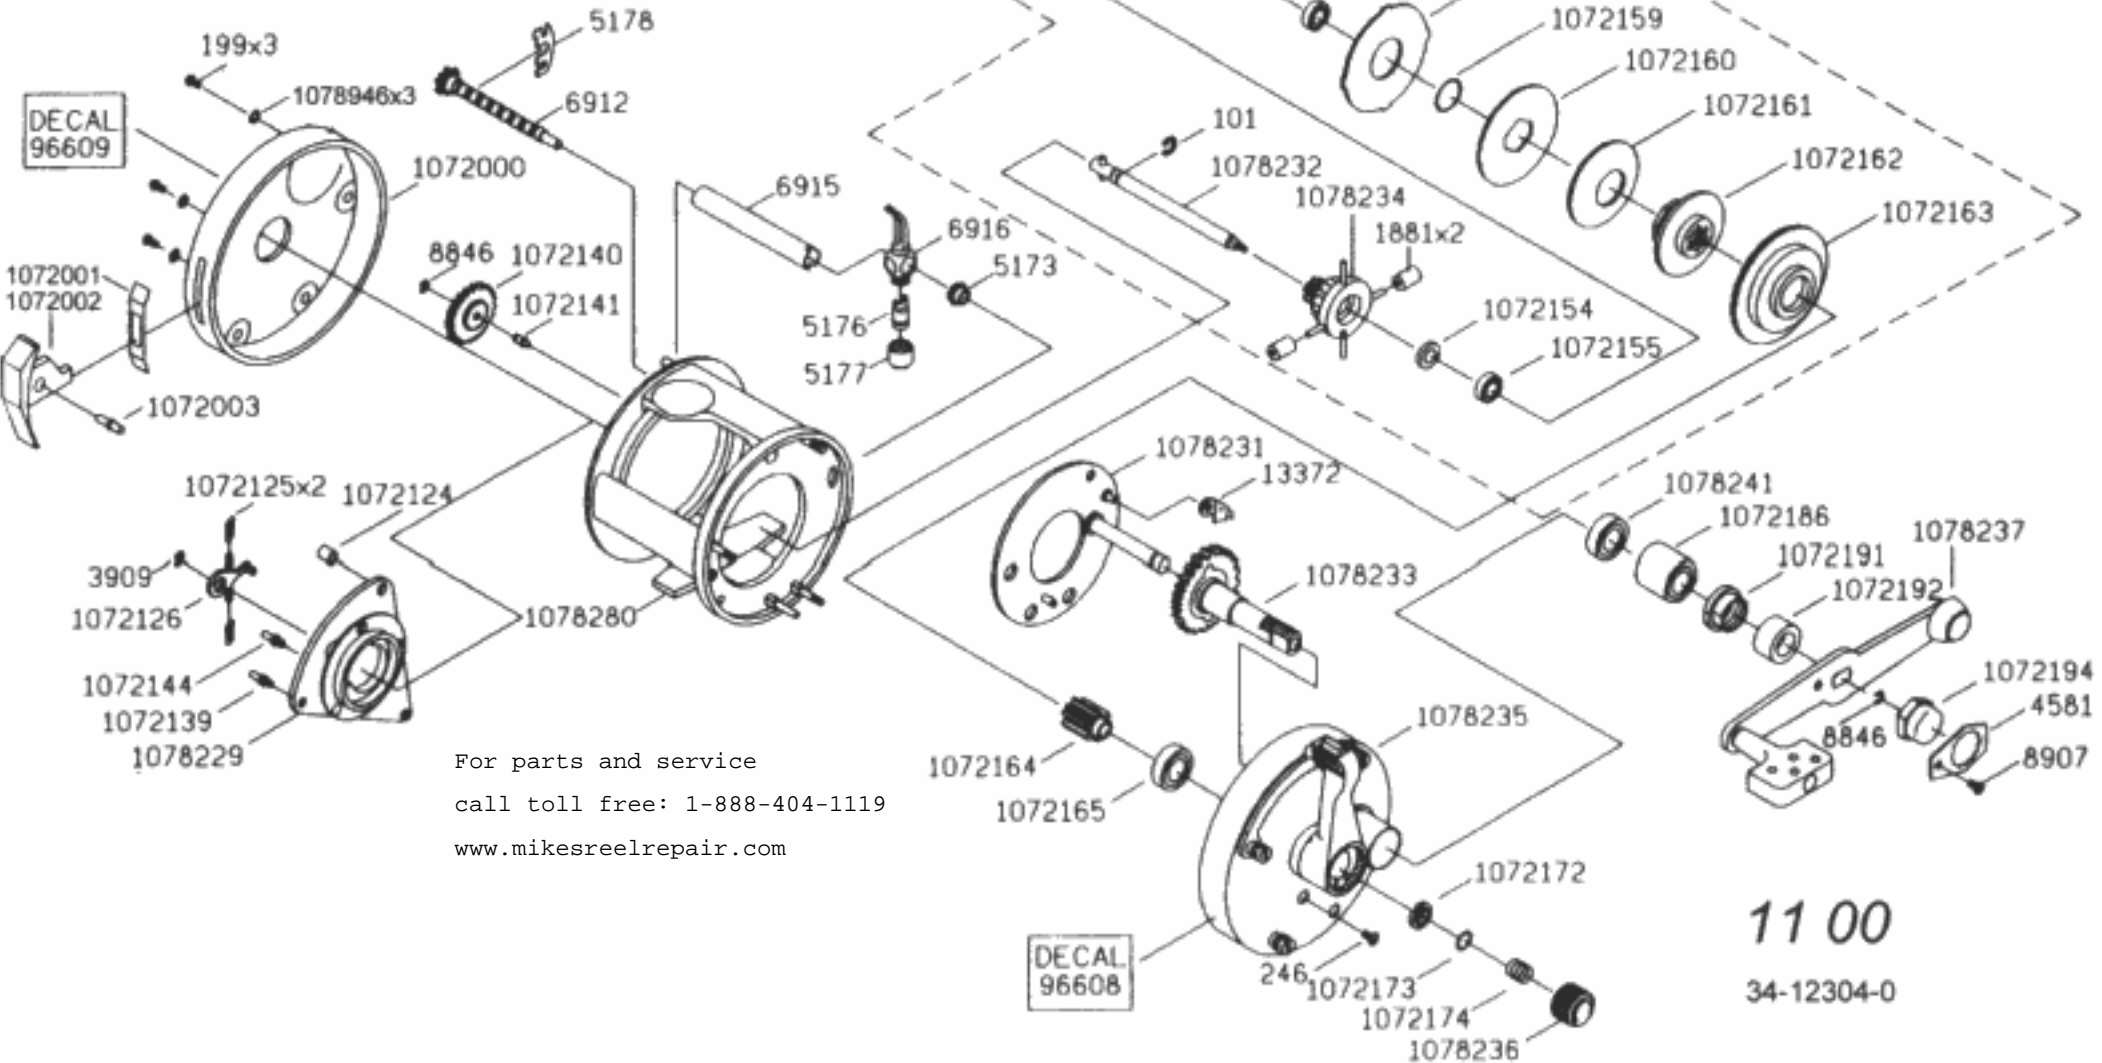

Ambassadeur 7000C4 LD

1069879 Blue

SPOOL COMPL
1078090

For parts and service
call toll free: 1-888-404-1119
www.mikesreelrepair.com

For parts and service
call toll free: 1-888-404-1119
www.mikesreelrepair.com

DECAL
96608

11 00

34-12304-0