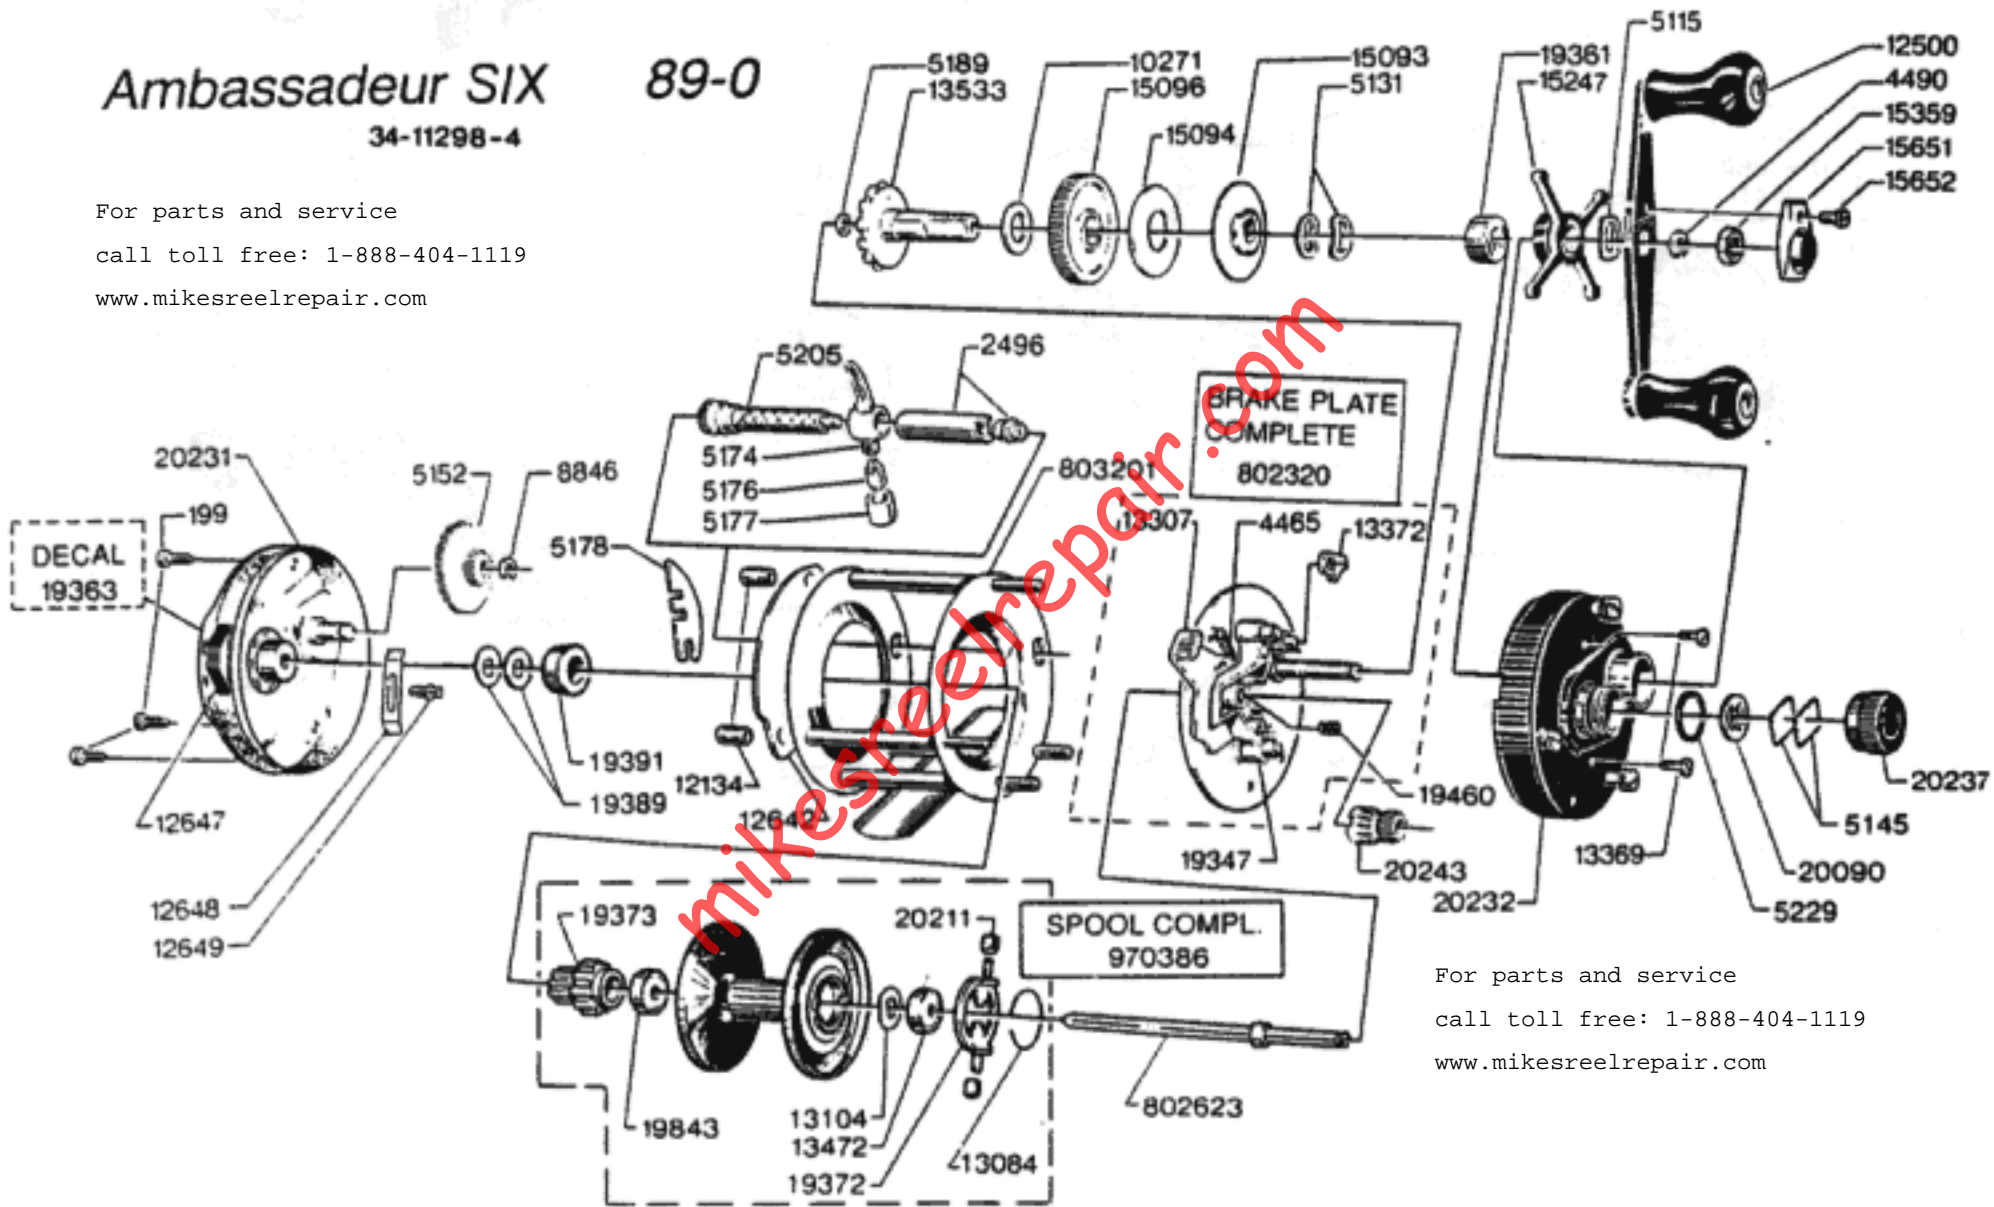

Ambassadeur SIX

34-11298-4

89-0

For parts and service
call toll free: 1-888-404-1119
www.mikesreelrepair.com

For parts and service
call toll free: 1-888-404-1119
www.mikesreelrepair.com