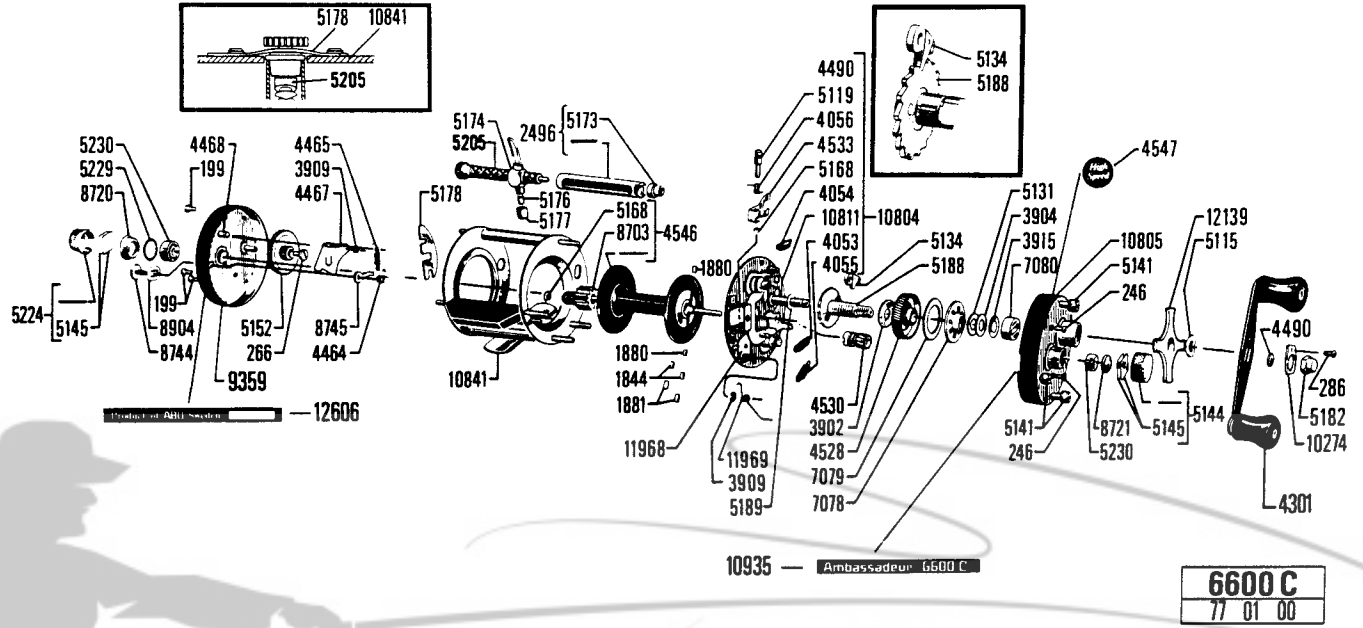

10836 ( 9359 • 12606 )

8722(4301)

# MIKE'S REEL REPAIR

**DFW CLEARING,**  
SINCE 1979