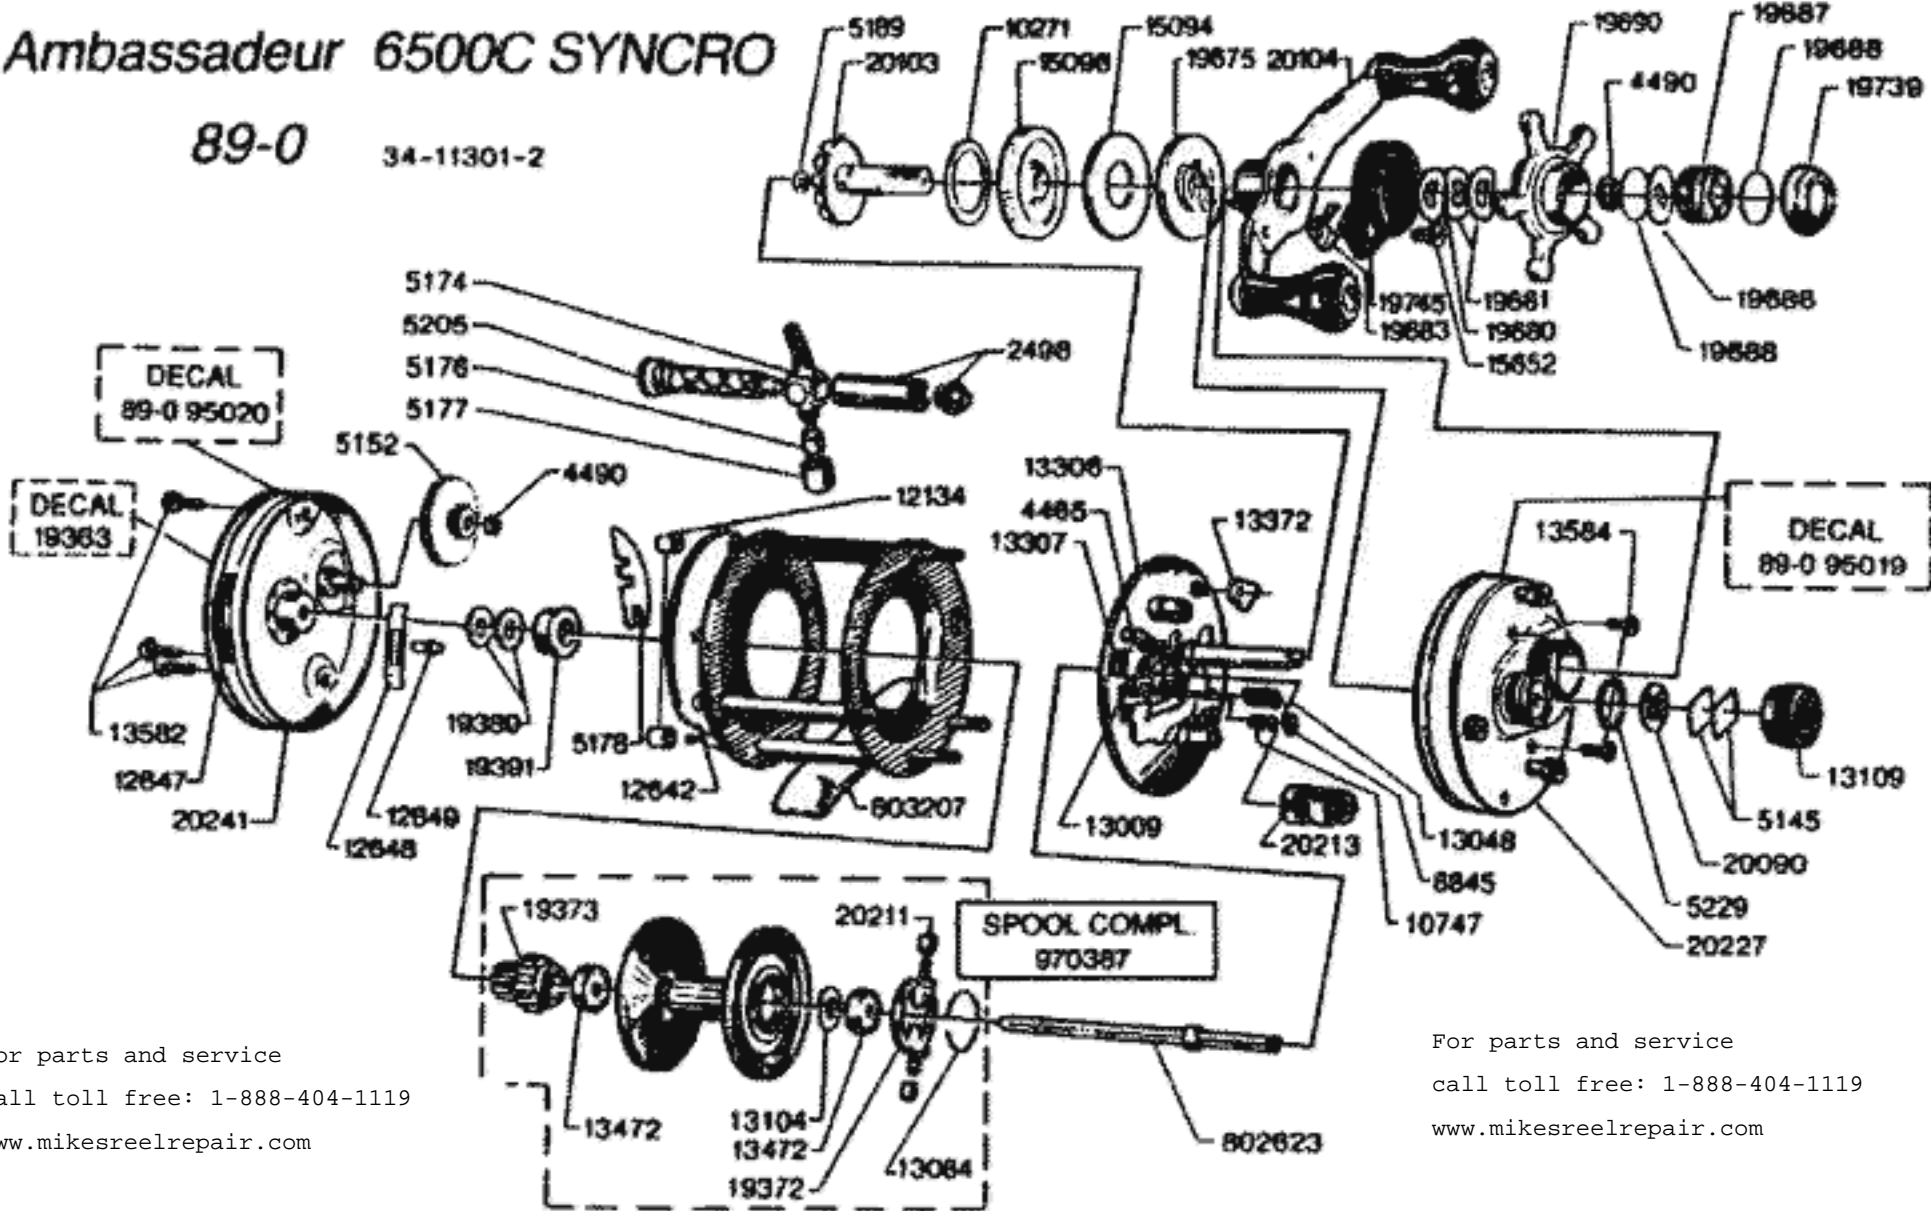

# Ambassadeur 6500C SYNCRO

89-0

34-11301-2

For parts and service  
call toll free: 1-888-404-1119  
[www.mikesreelrepair.com](http://www.mikesreelrepair.com)

For parts and service  
call toll free: 1-888-404-1119  
[www.mikesreelrepair.com](http://www.mikesreelrepair.com)