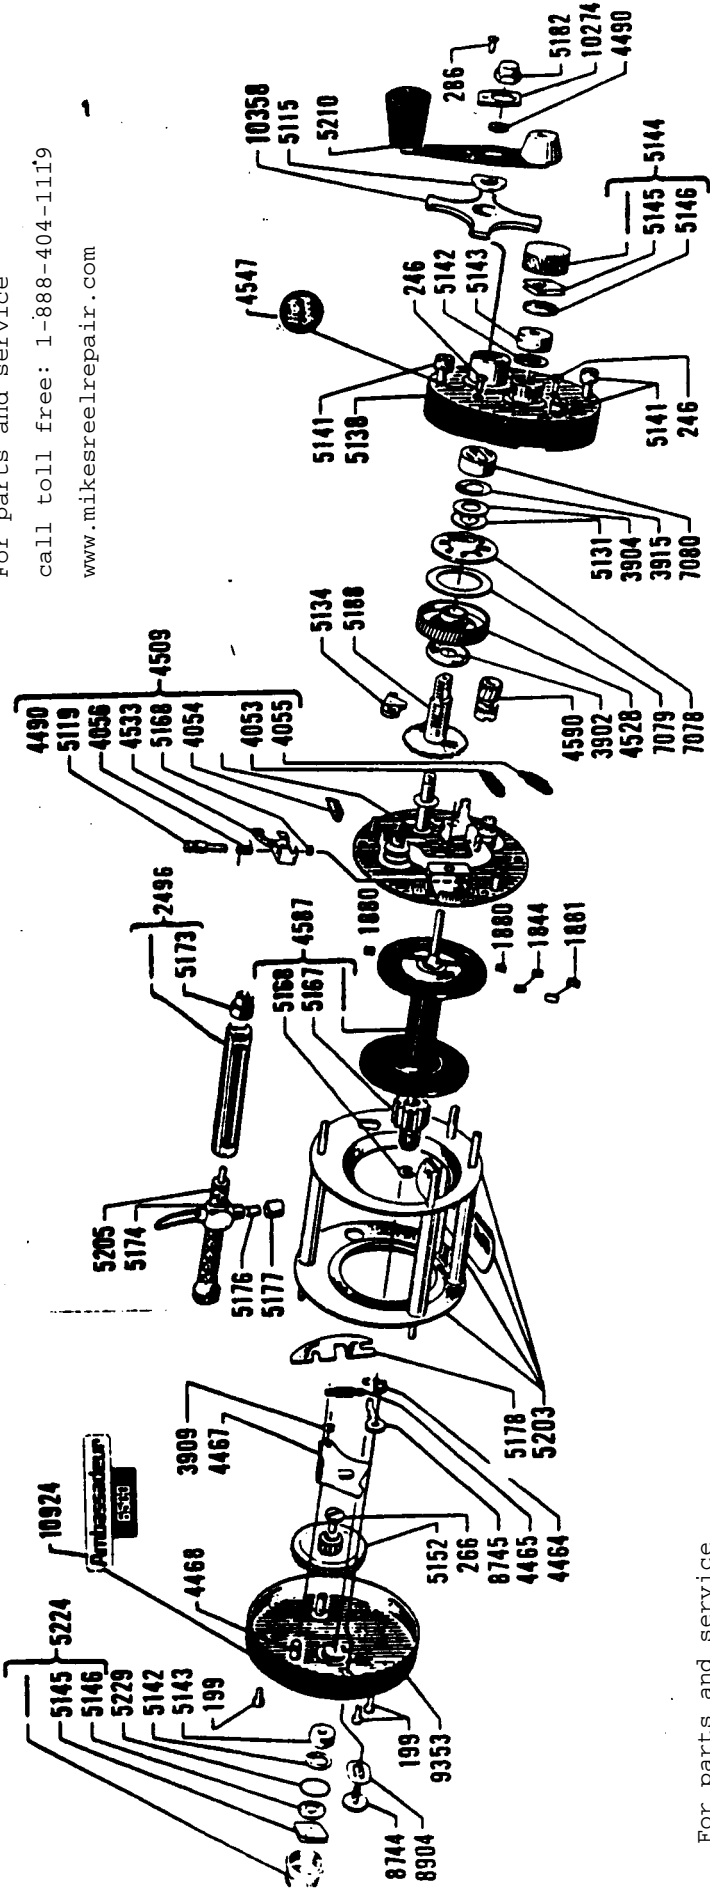

For parts and service

call toll free: 1-888-404-1119

www.mikesreelrepair.com

For parts and service

call toll free: 1-888-404-1119

www.mikesreelrepair.com

6500

78 11 01