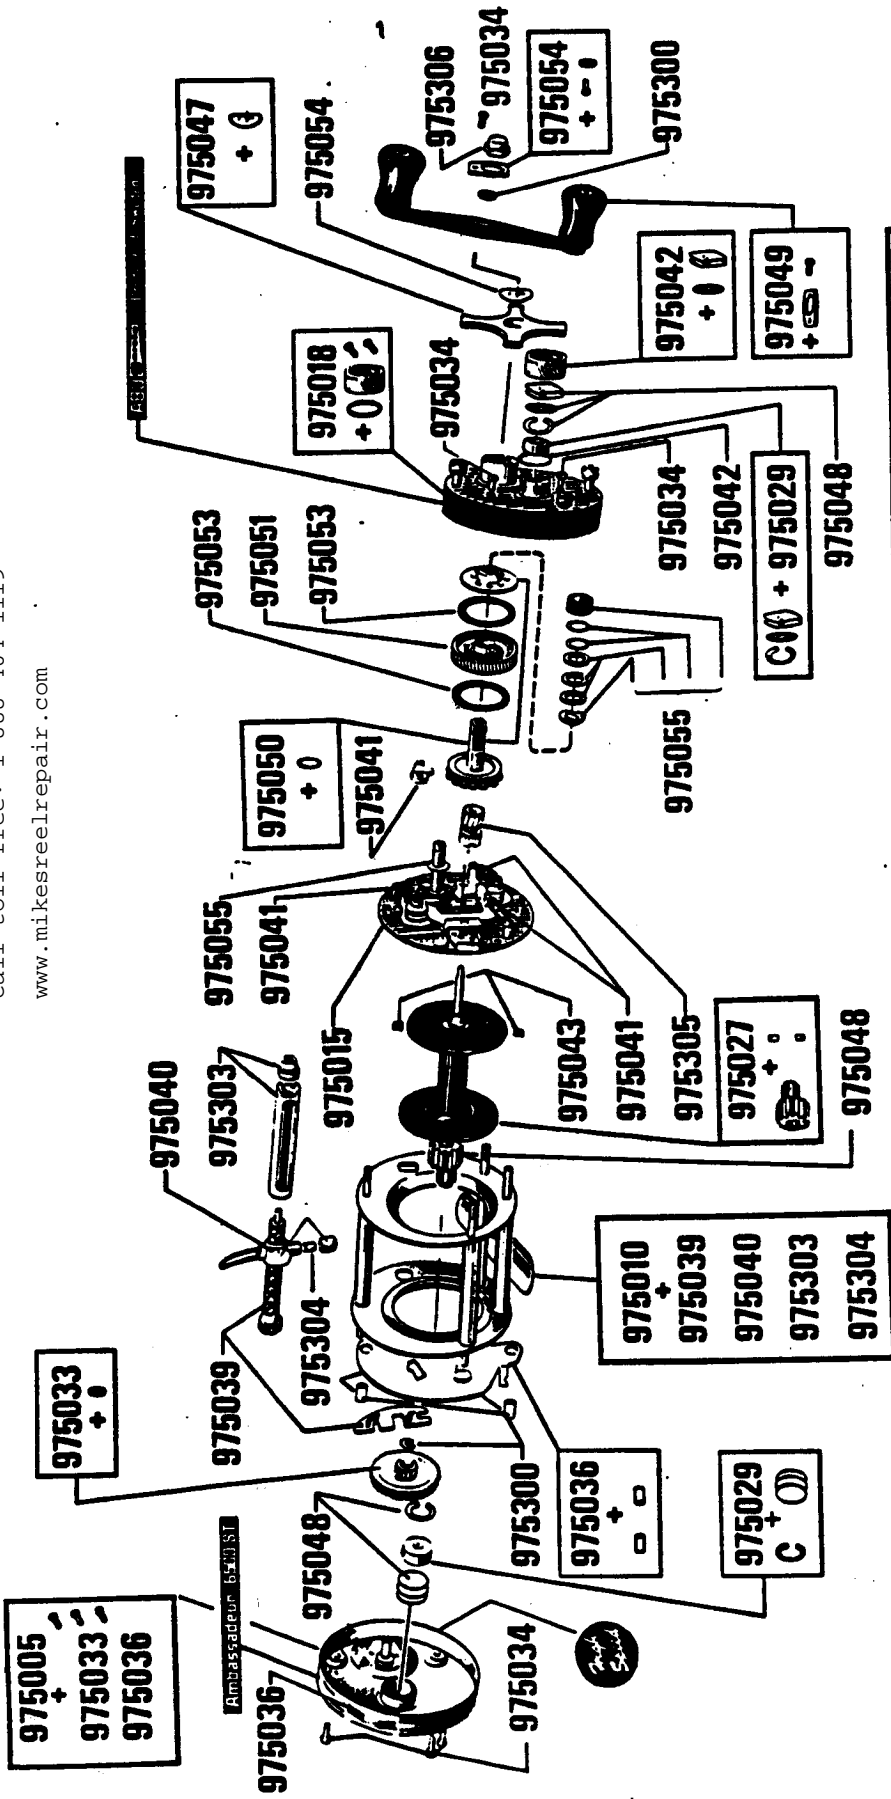

For parts and service  
 call toll free: 1-888-404-1119  
 www.mikesreelrepair.com

**Ambassadeur 6500 ST**  
**81 08 00**

For parts and service  
 call toll free: 1-888-404-1119  
 www.mikesreelrepair.com