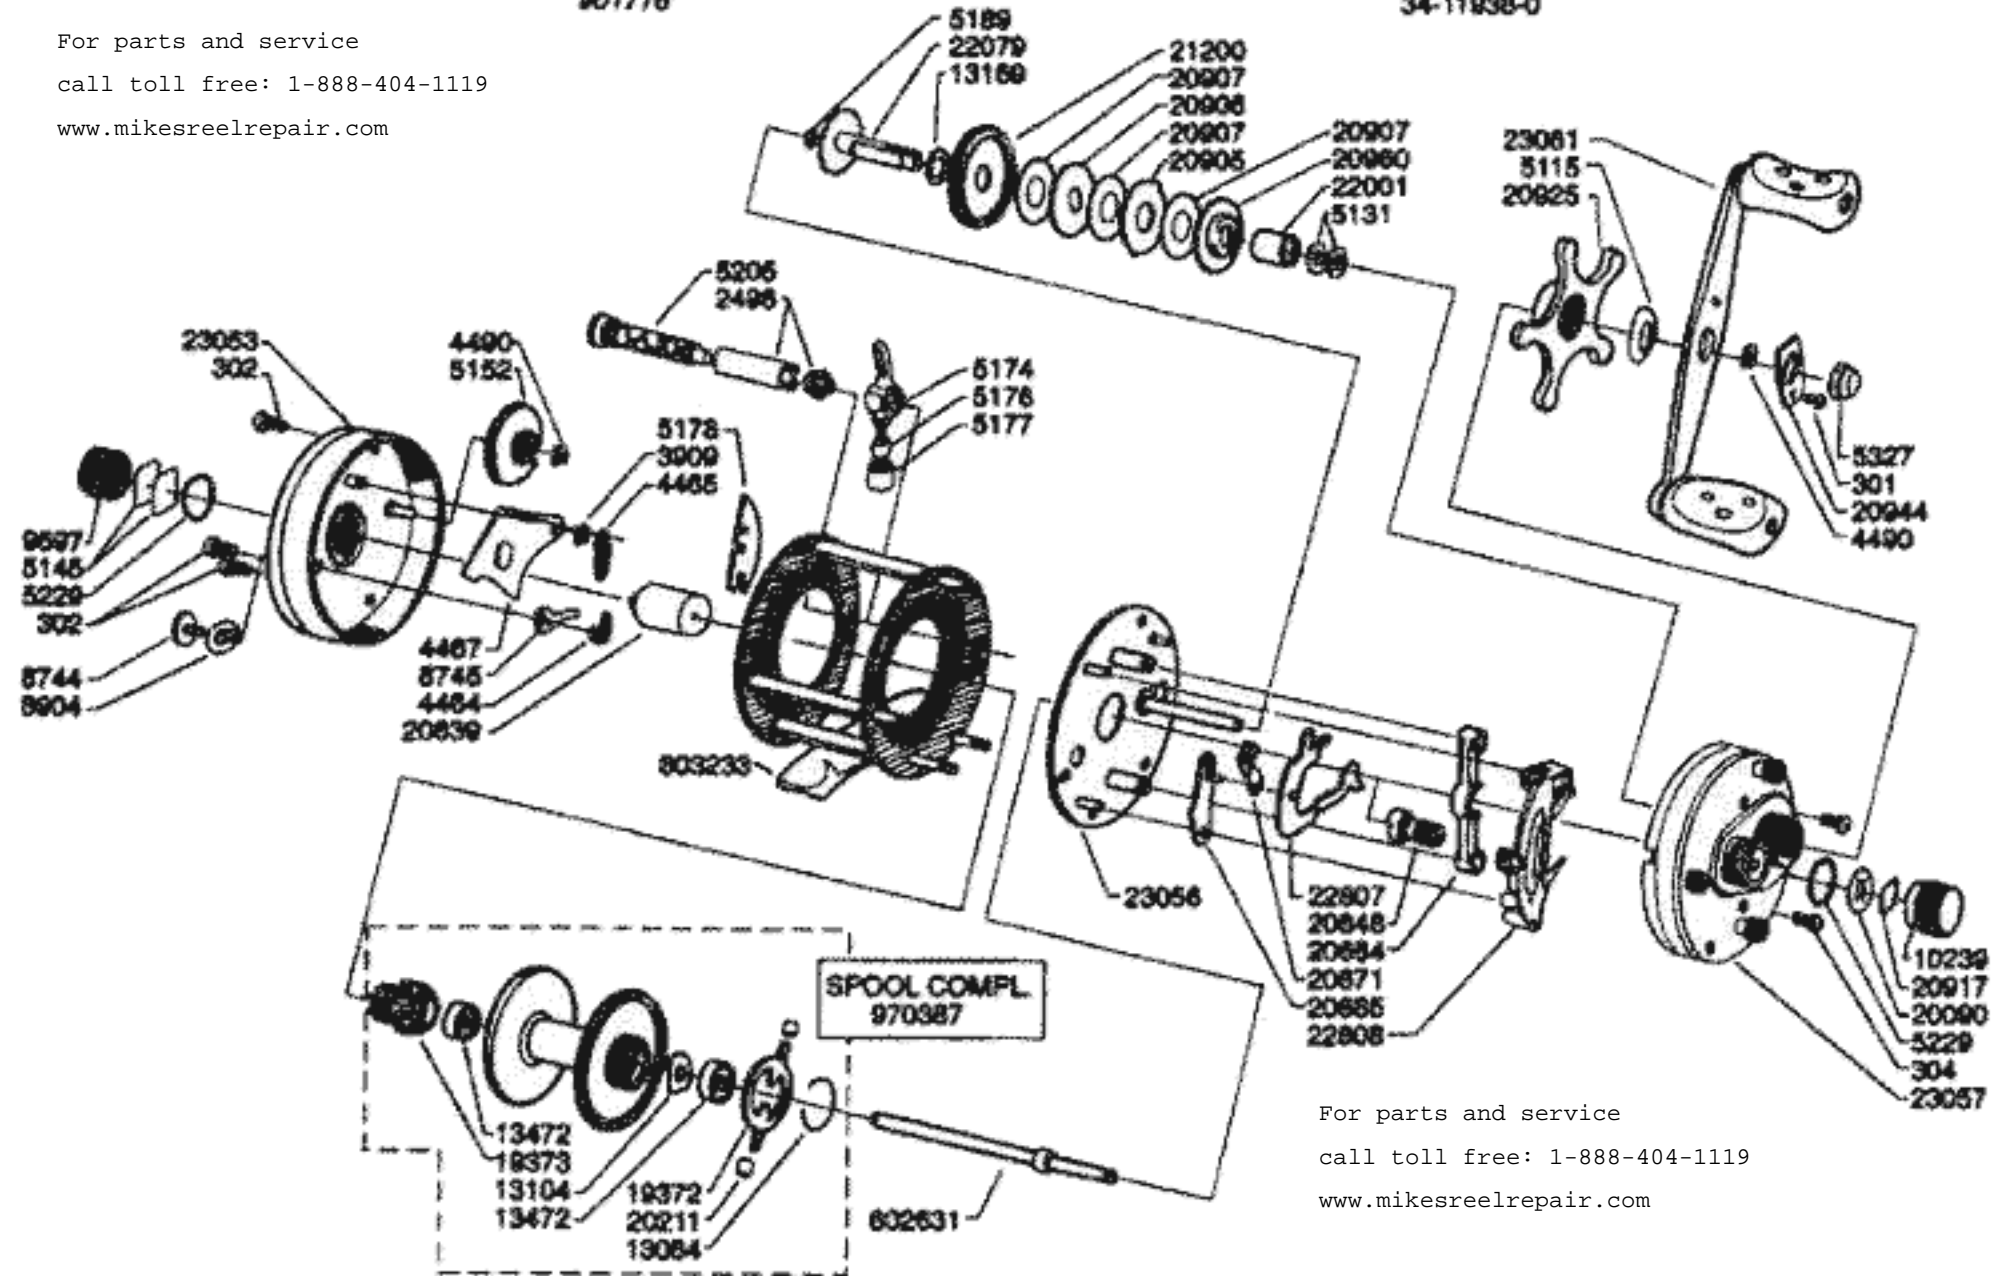

Ambassadeur 6500 C Pro Shop 06 00

901776

34-11938-0

For parts and service

call toll free: 1-888-404-1119

www.mikesreelrepair.com

For parts and service

call toll free: 1-888-404-1119