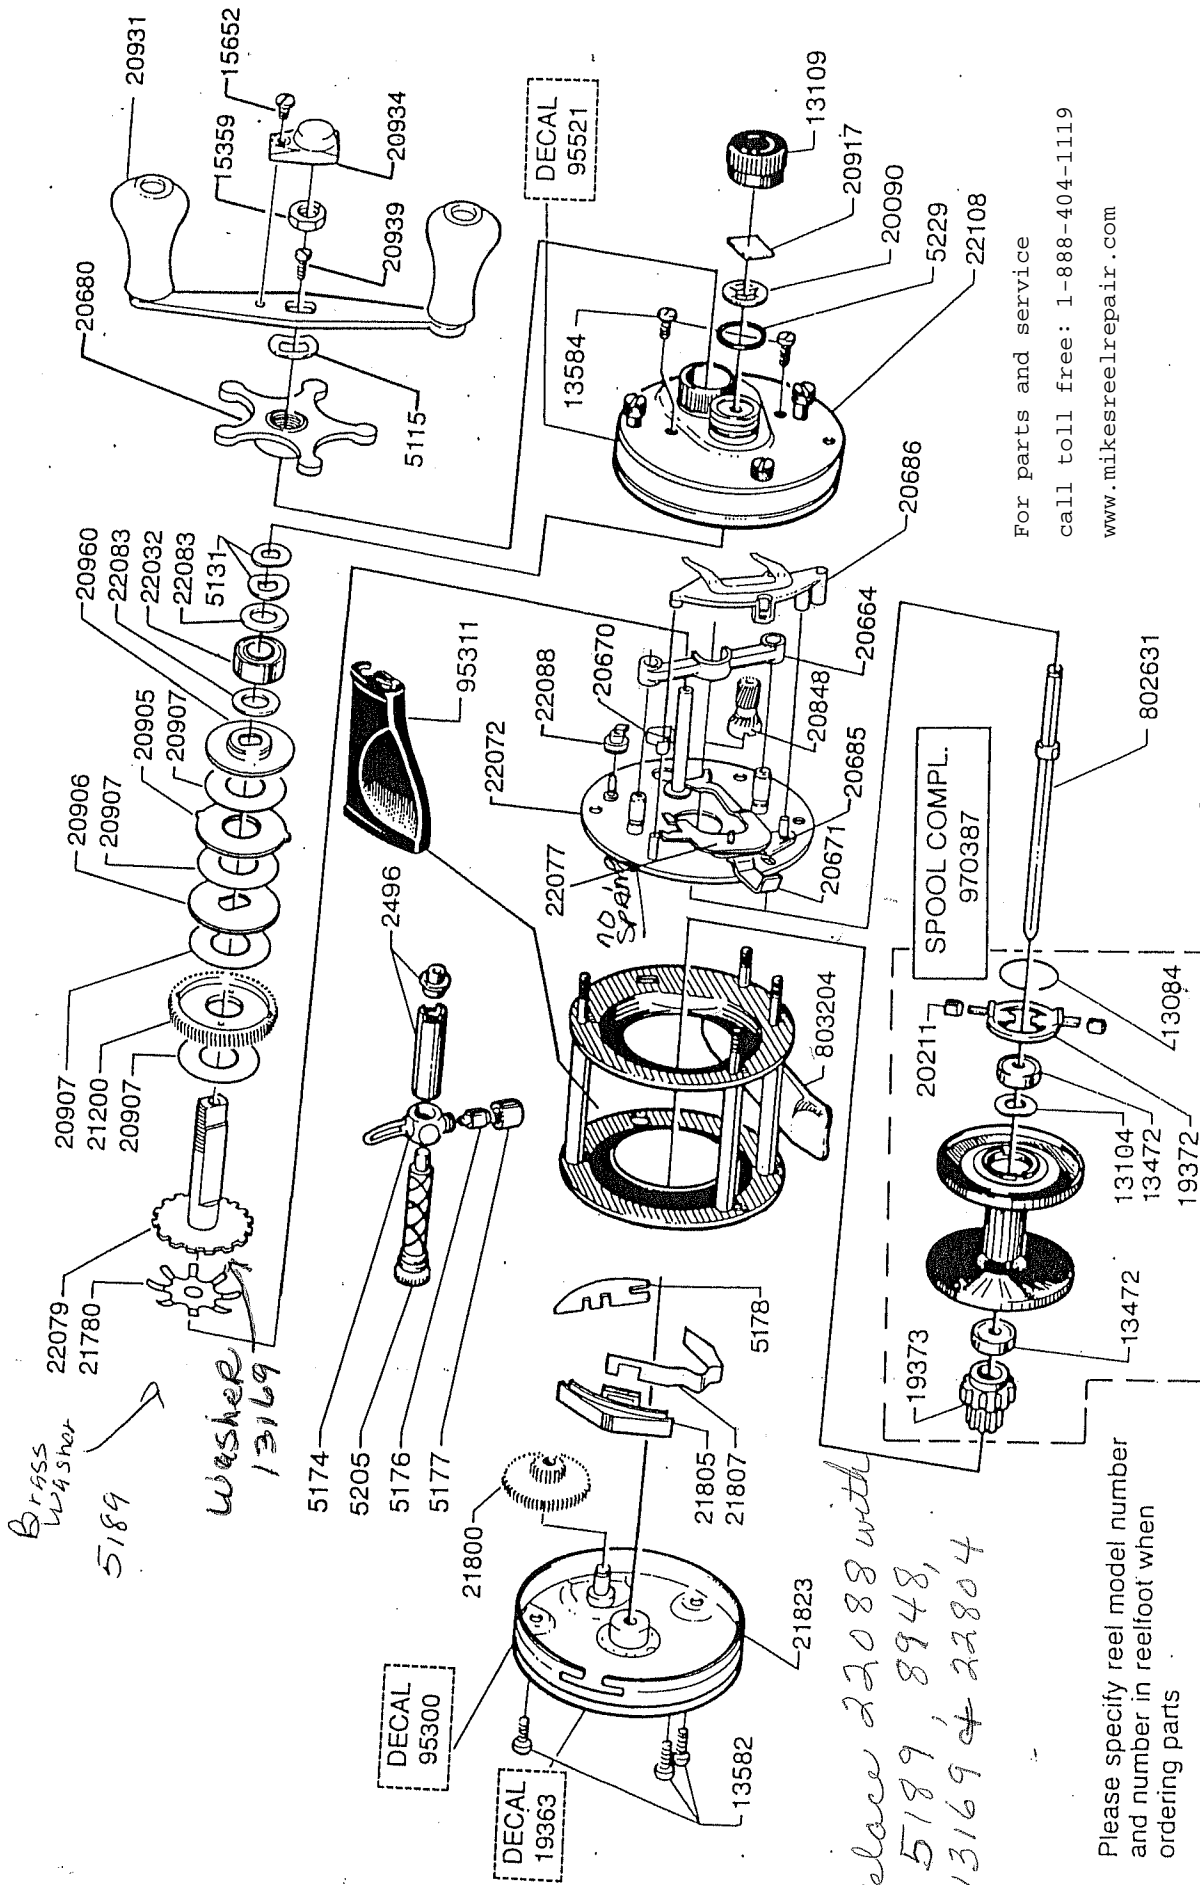

For parts and service  
 call toll free: 1-888-404-1119  
 www.mikesreelrepair.com

For parts and service  
 call toll free: 1-888-404-1119  
 www.mikesreelrepair.com

Ambassadeur 6500-C3 99 05

*IF they don't Have  
 white knobs on end of  
 80686 they will need  
 Brass washer 5189  
 washer 13169 - see  
 901165, 901496  
 of New 22077*

Please specify reel model number  
 and number in reelfoot when  
 ordering parts

Vid beställning av reservdelar  
 bör alltid rulltyp och nummer-  
 beteckning under rullfoten anges

34-11691-1

SEP 2 1 1994