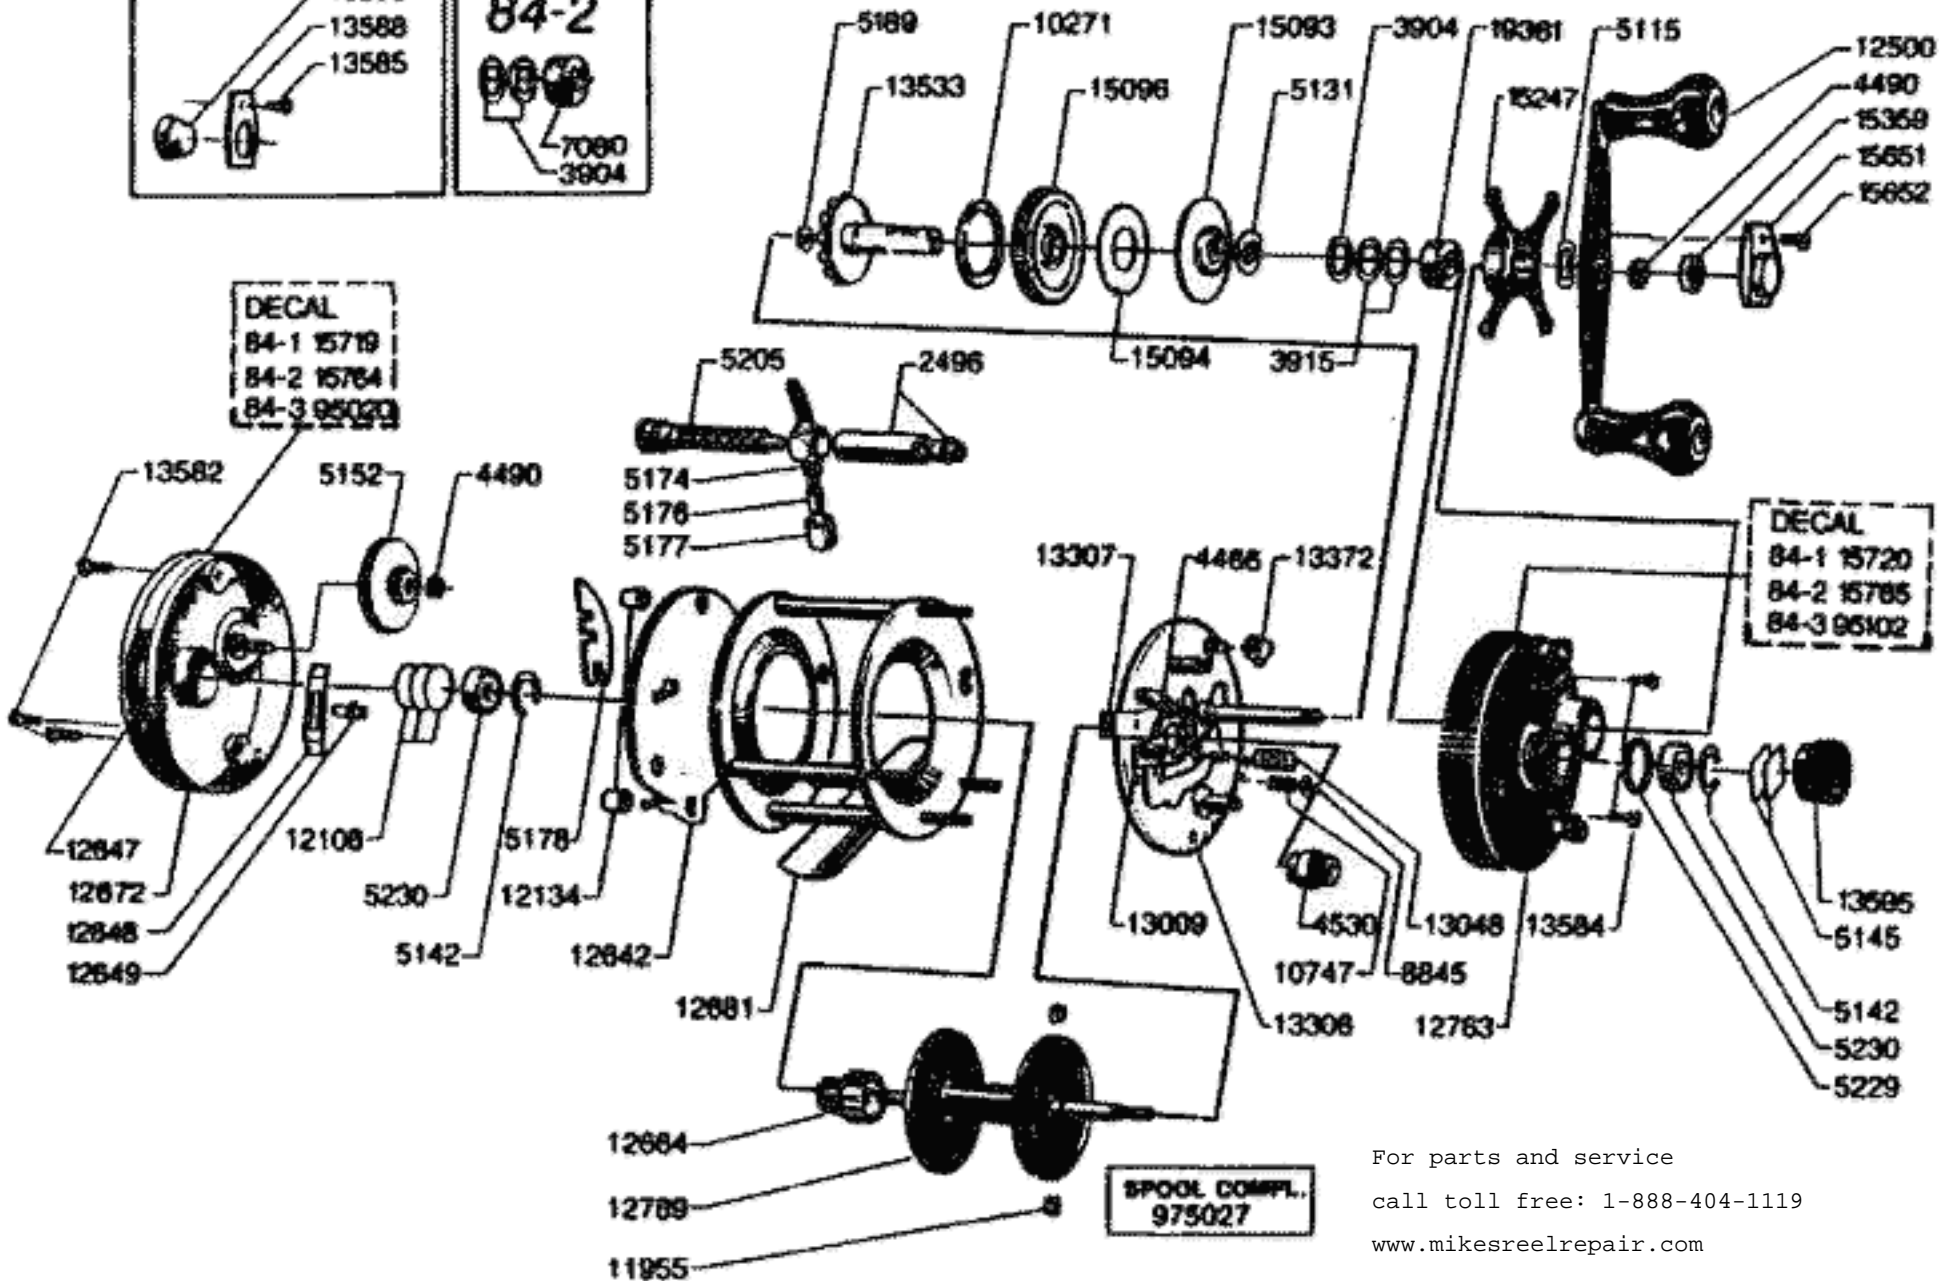

# Ambassadeur 6500C 84-3

For parts and service  
call toll free: 1-888-404-1119  
[www.mikesreelrepair.com](http://www.mikesreelrepair.com)

34-11045-11

DECAL  
84-1 15719  
84-2 15784  
84-3 95023

For parts and service  
call toll free: 1-888-404-1119  
[www.mikesreelrepair.com](http://www.mikesreelrepair.com)