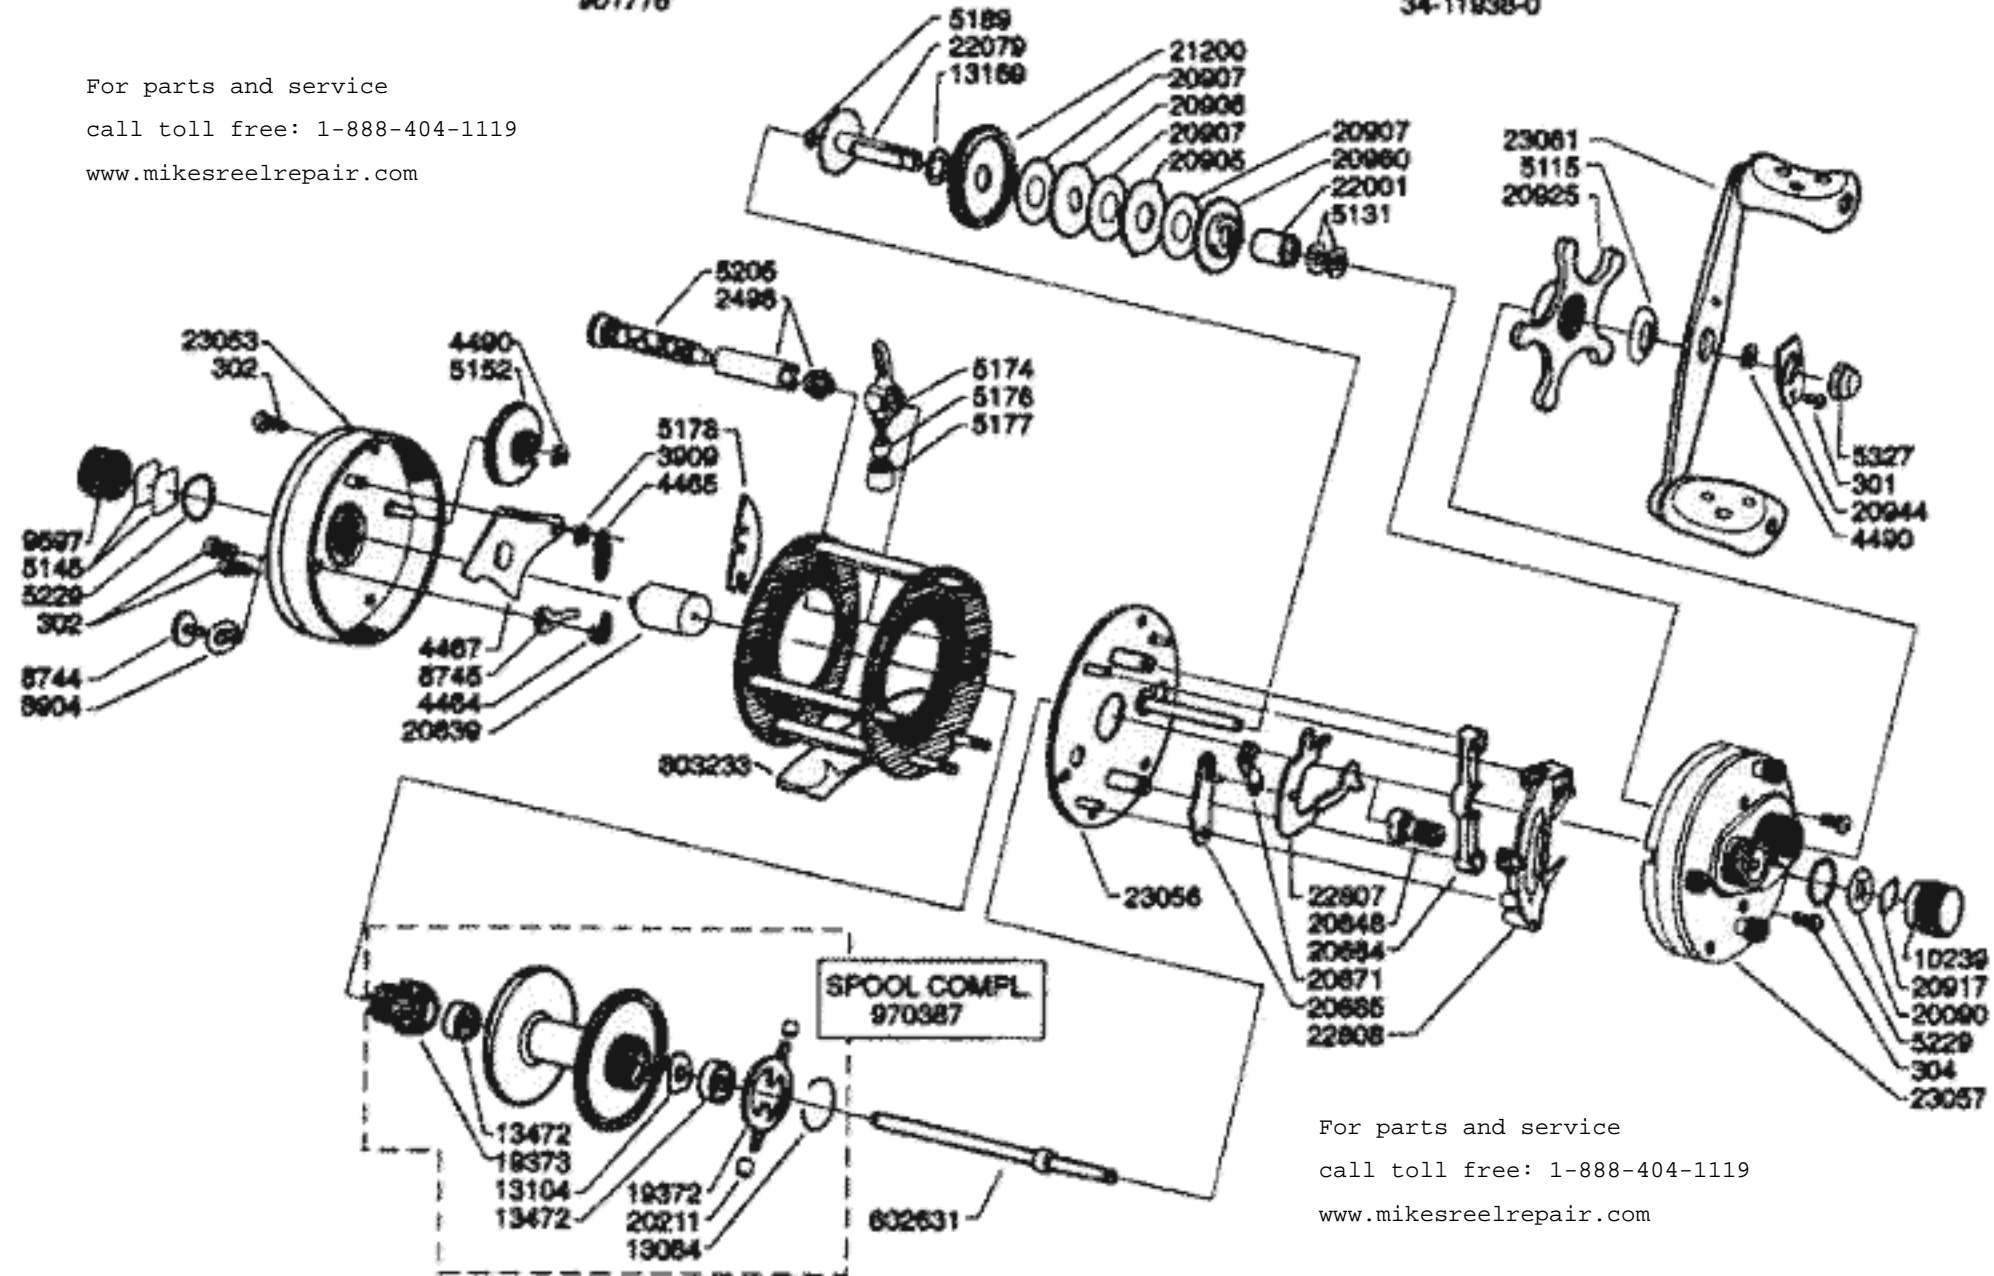

Ambassadeur 6500 C Pro Shop 06 00

901776

34-11938-0

For parts and service
call toll free: 1-888-404-1119
www.mikesreelrepair.com

For parts and service
call toll free: 1-888-404-1119
www.mikesreelrepair.com