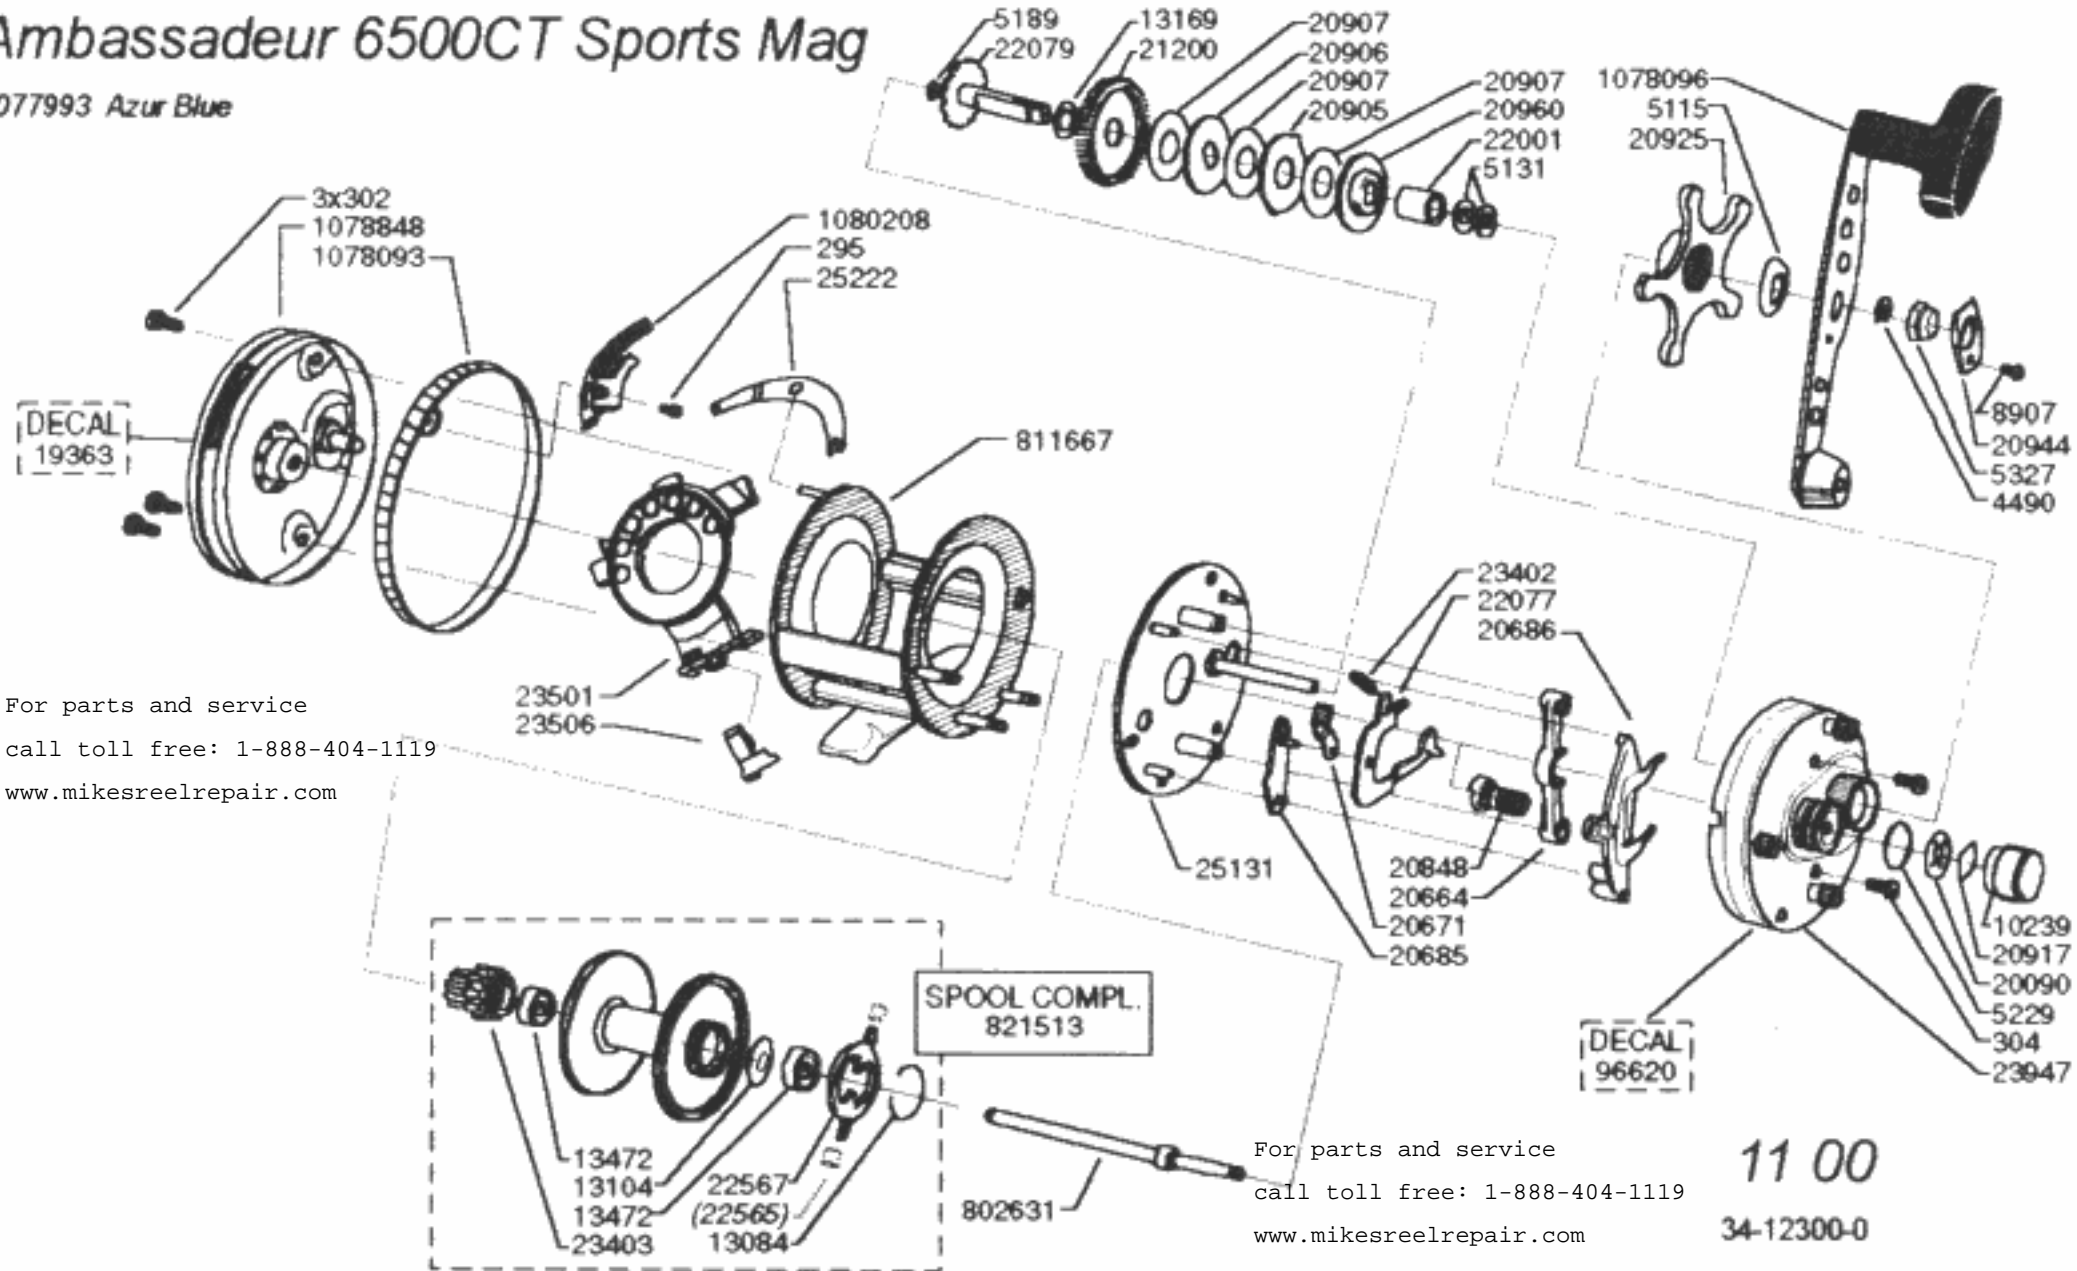

Ambassadeur 6500CT Sports Mag

1077993 Azur Blue

For parts and service
call toll free: 1-888-404-1119
www.mikesreelrepair.com

For parts and service
call toll free: 1-888-404-1119
www.mikesreelrepair.com

11 00
34-12300-0