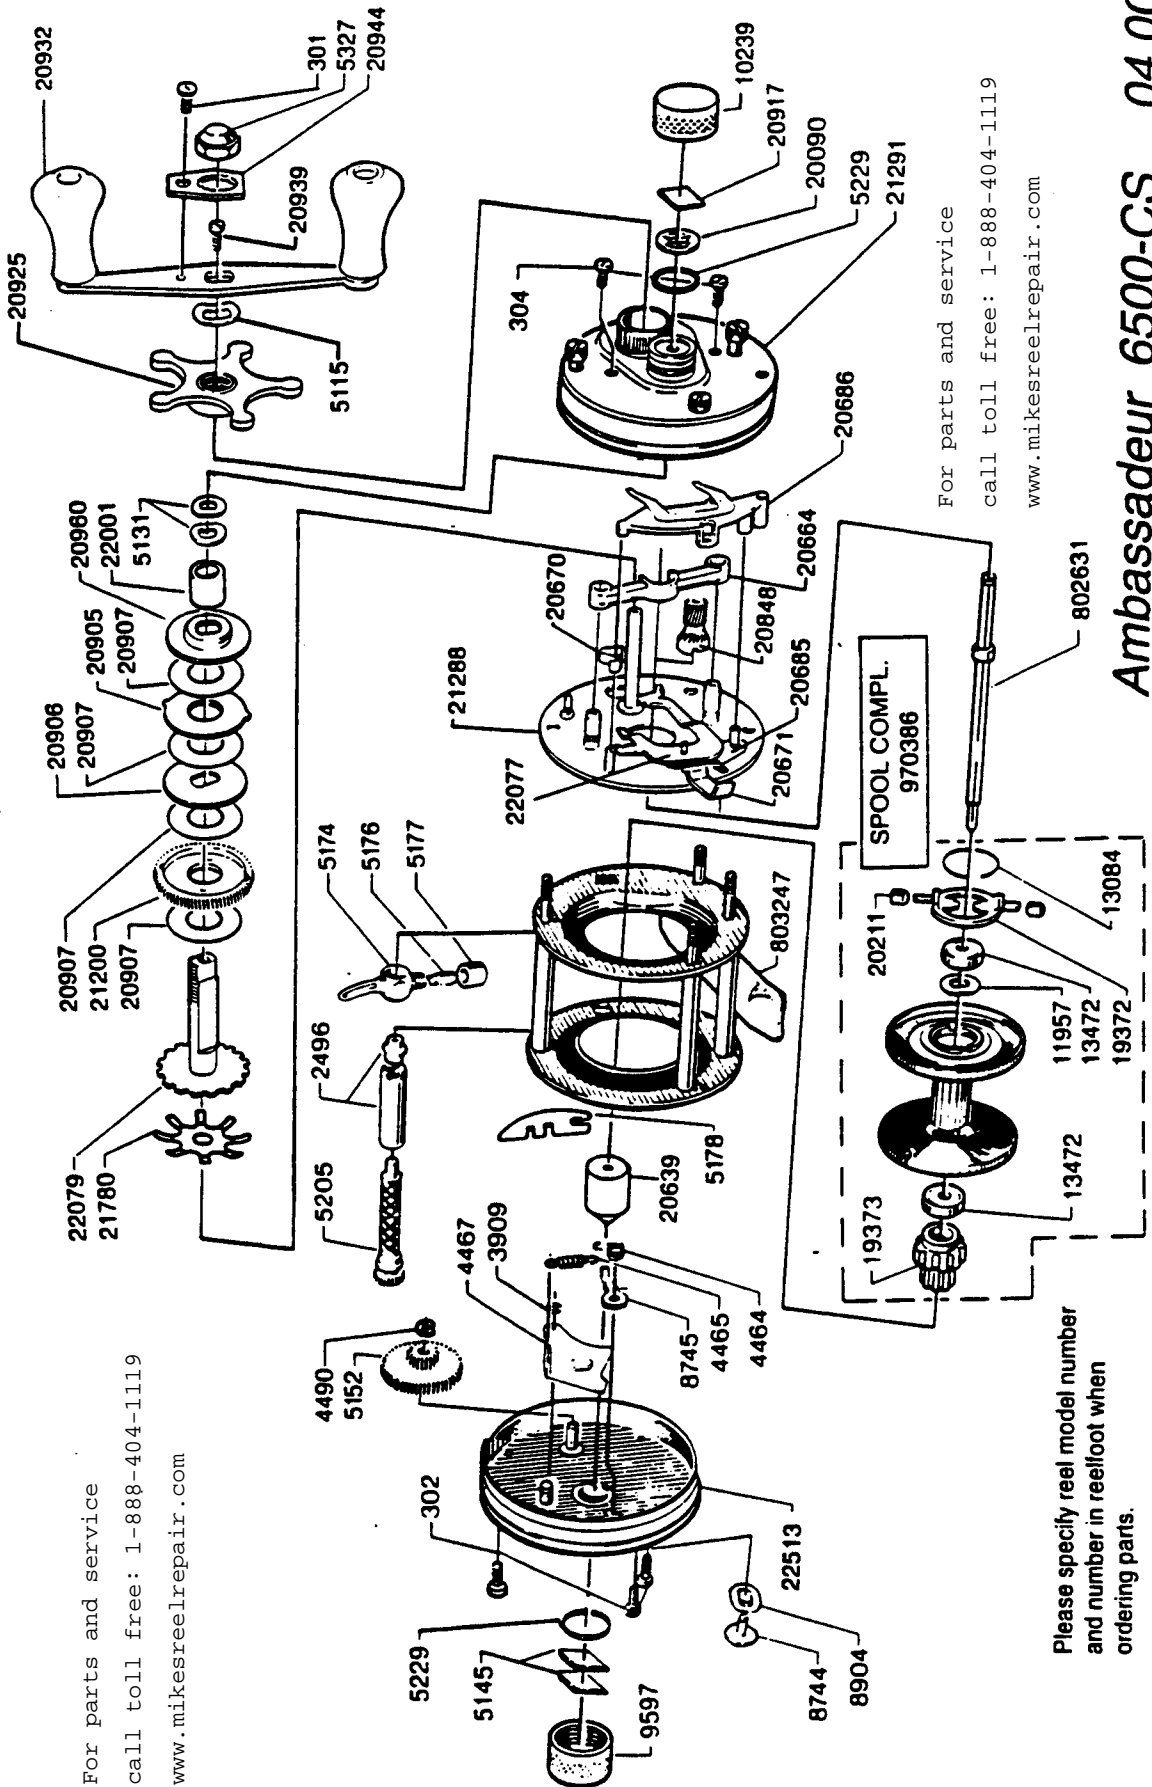

For parts and service
call toll free: 1-888-404-1119
www.mikesreelrepair.com

For parts and service
call toll free: 1-888-404-1119
www.mikesreelrepair.com

Please specify reel model number
and number in reeffoot when
ordering parts.

Ambassador 6500-CS 04 00

901389A

34-11834-0