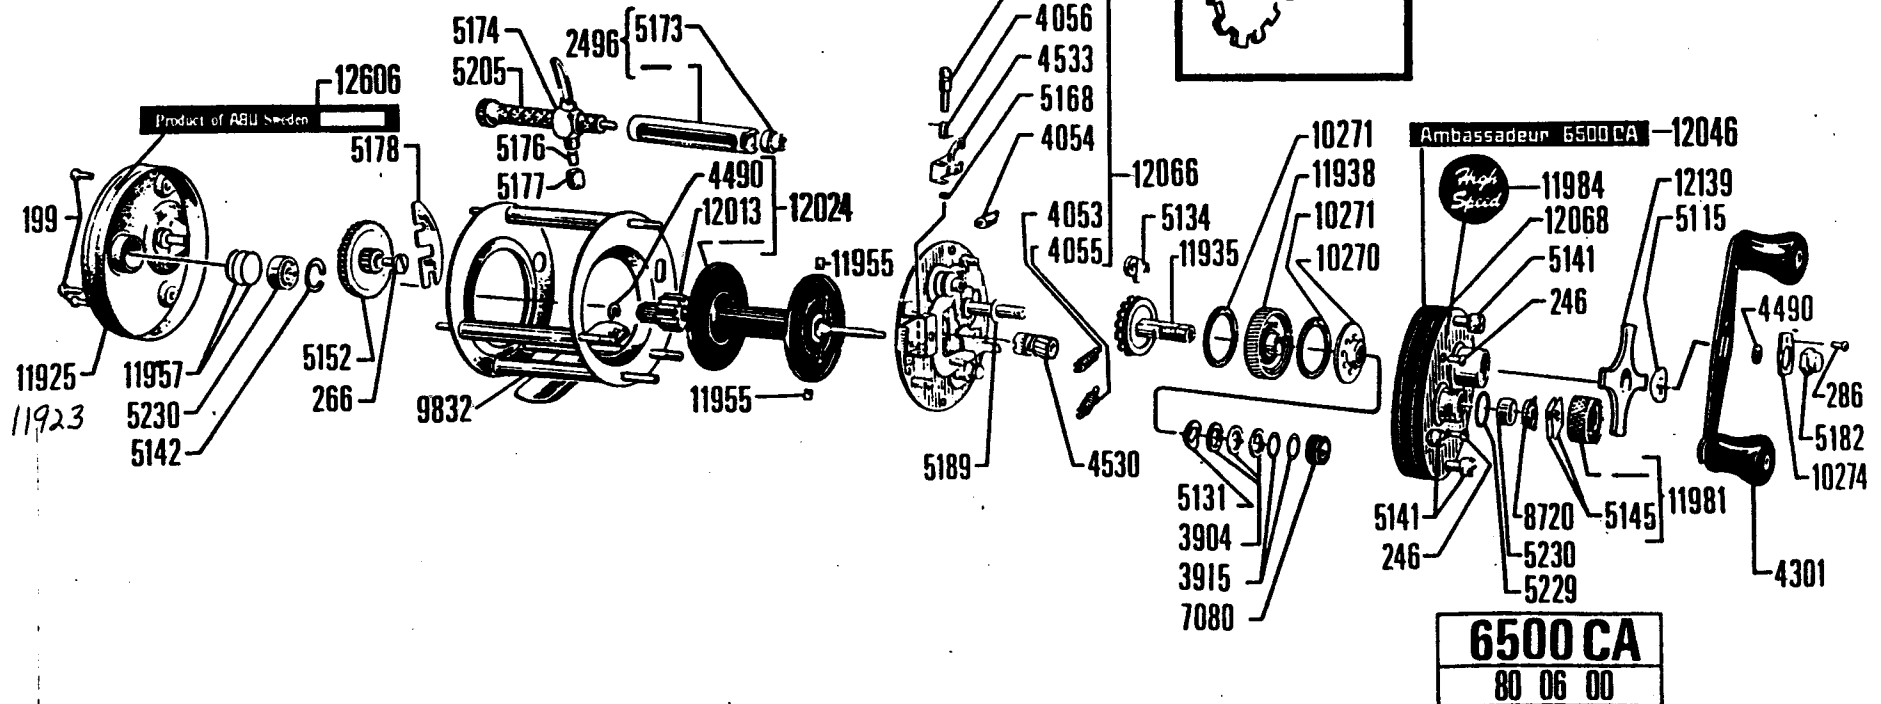

For parts and service
 call toll free: 1-888-404-1119
 www.mikesreelrepair.com

For parts and service
 call toll free: 1-888-404-1119
 www.mikesreelrepair.com