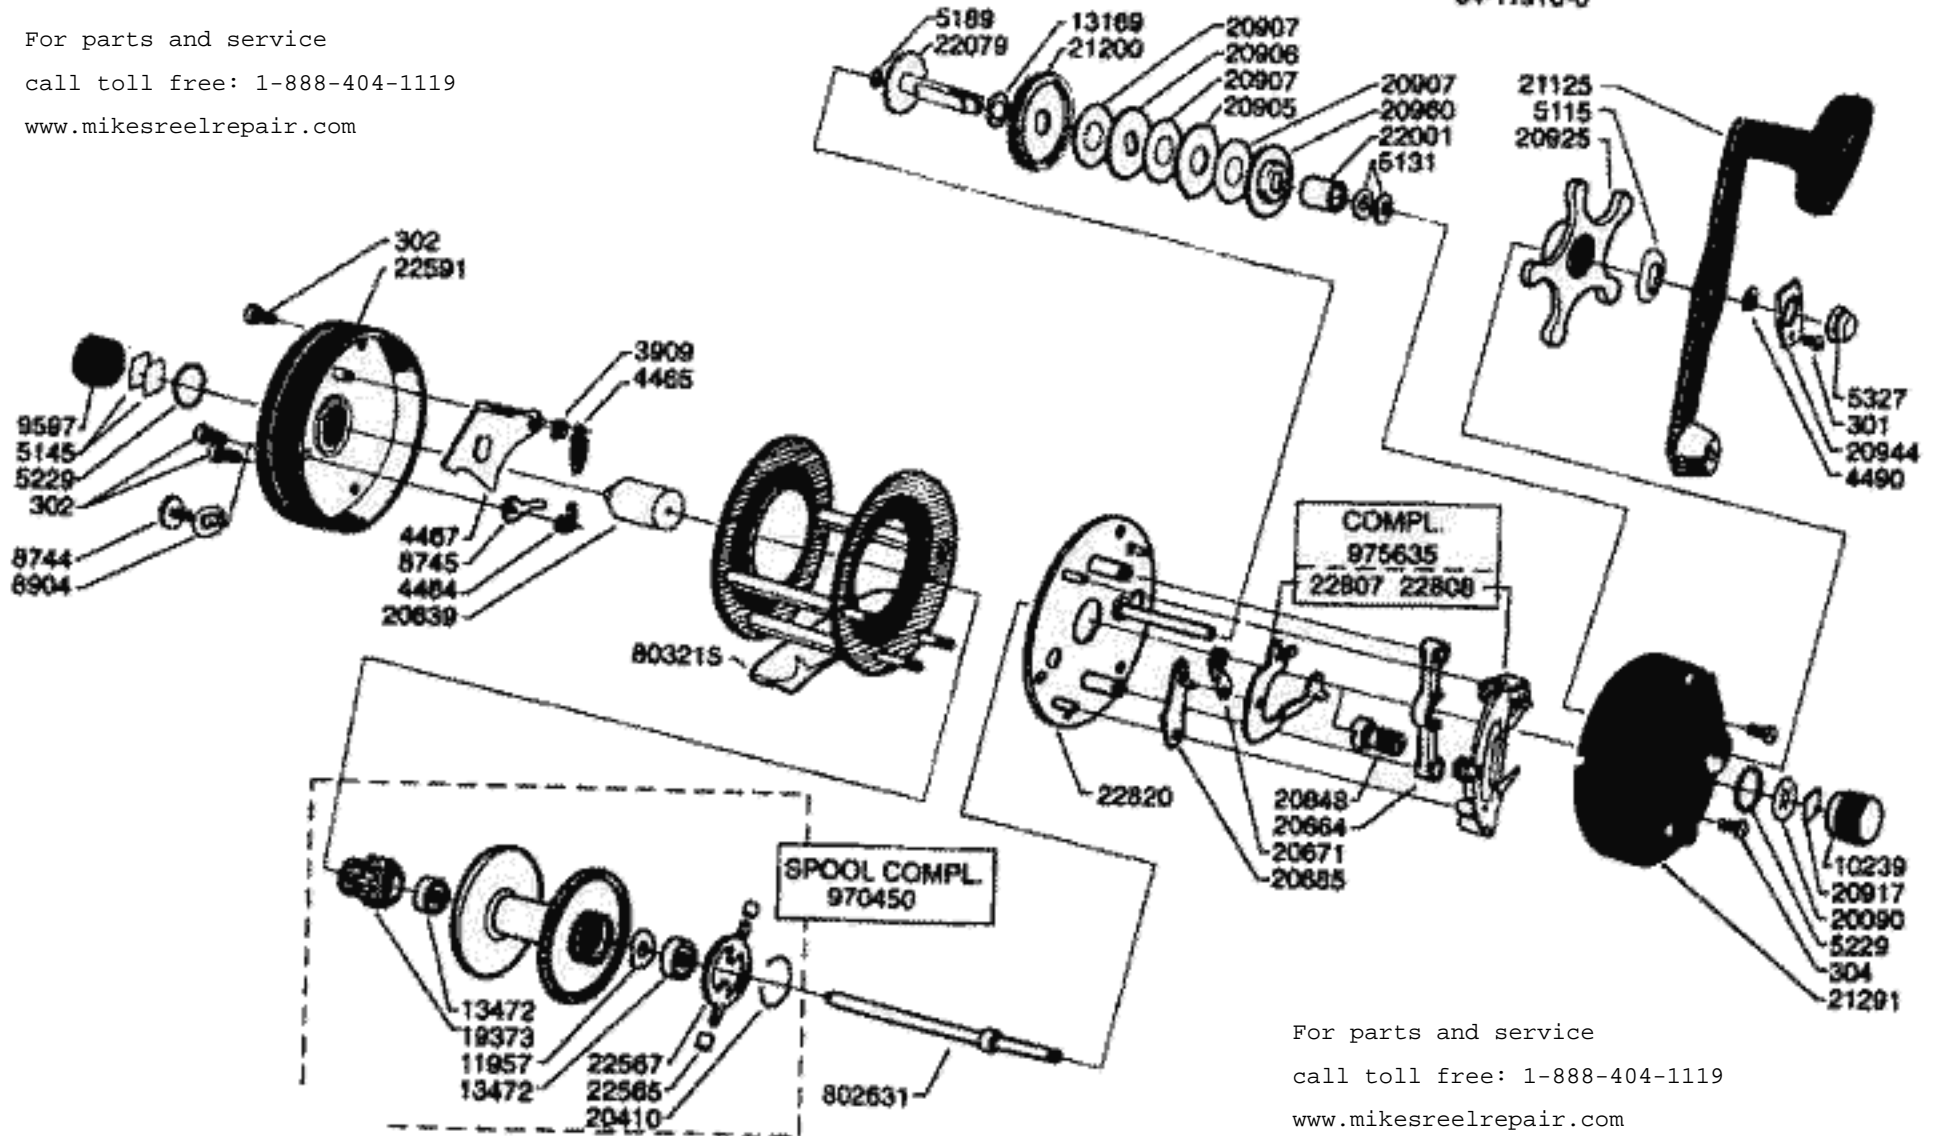

Ambassadeur 6500 C3 CT Sports Rocket MK II 04 02

901858

34-11910-0

For parts and service

call toll free: 1-888-404-1119

www.mikesreelrepair.com

For parts and service

call toll free: 1-888-404-1119