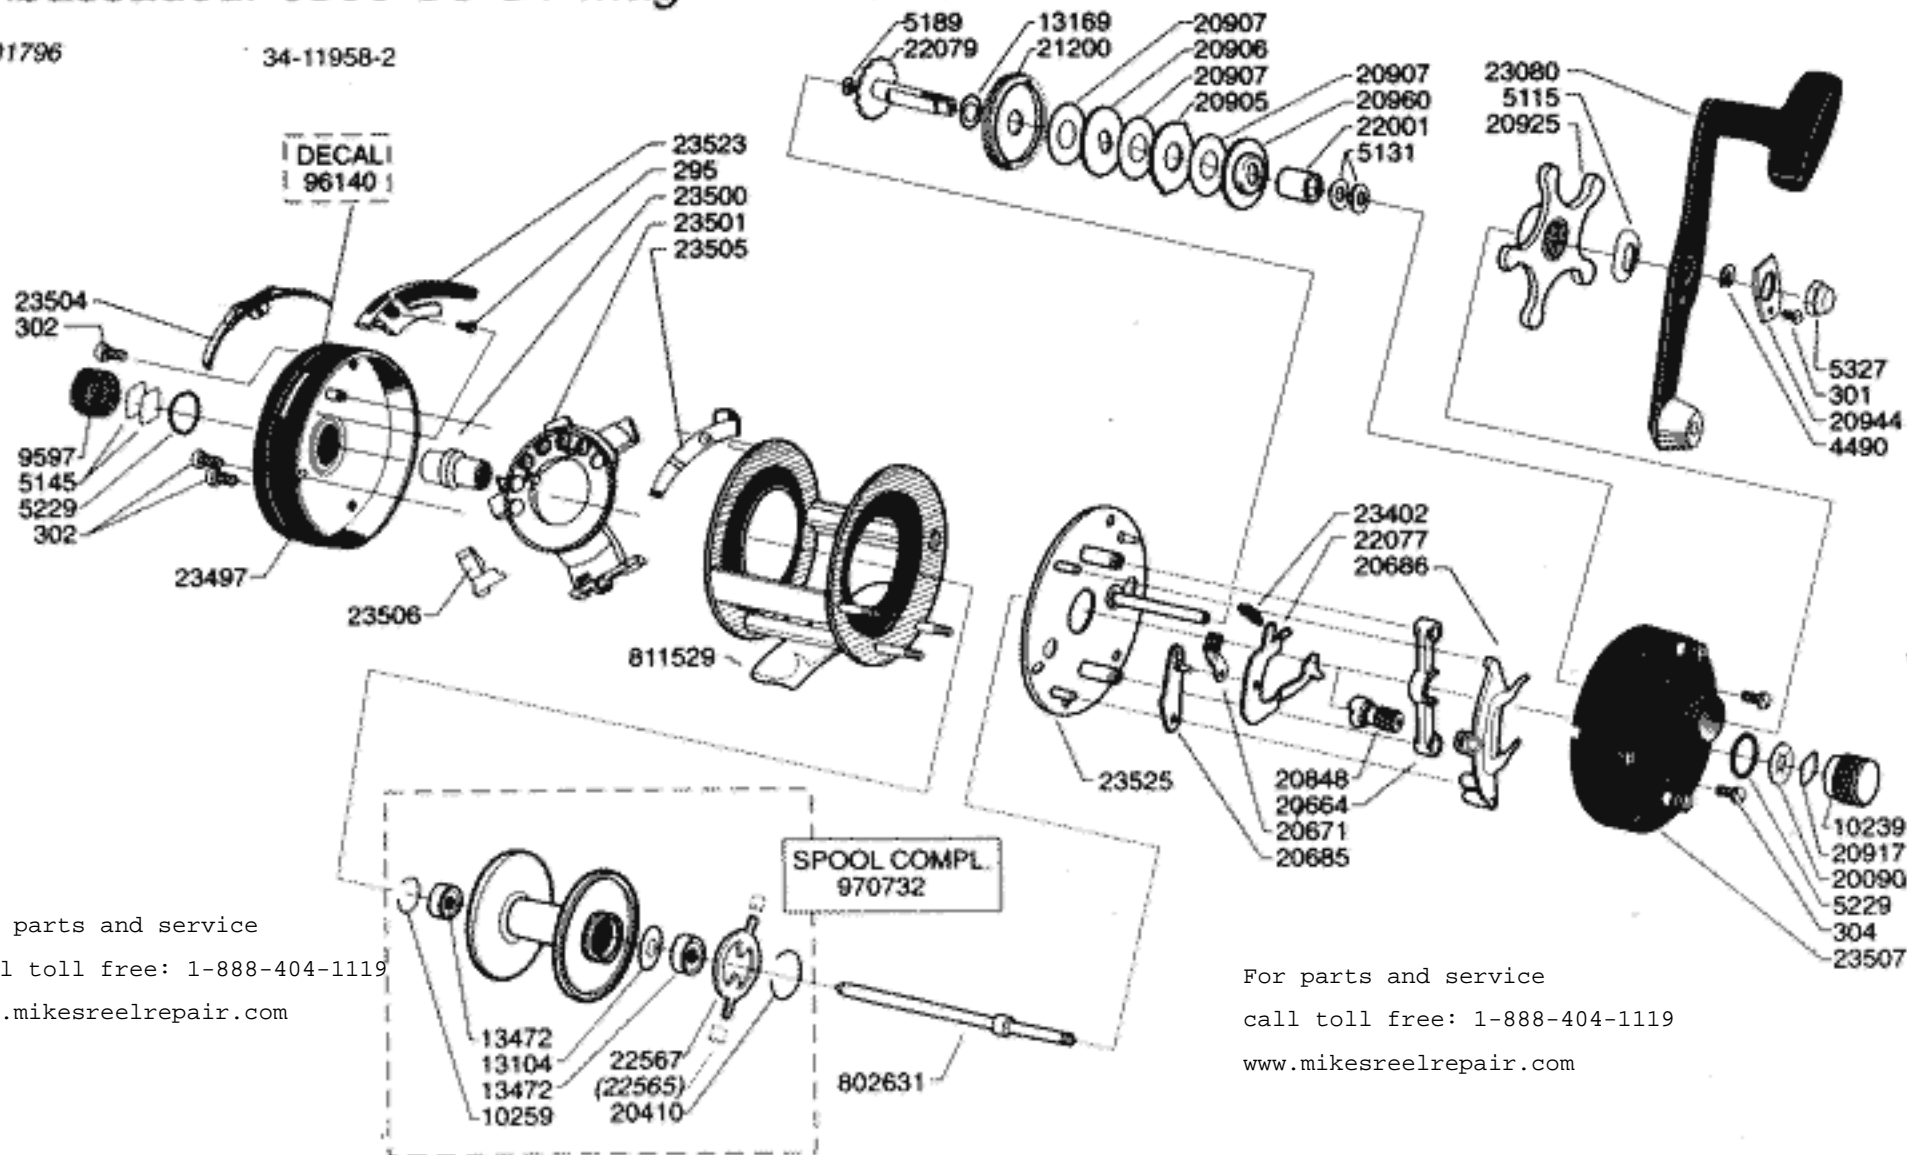

Ambassadeur 6500 C3 CT Mag

901796

34-11958-2

07 00

For parts and service
call toll free: 1-888-404-1119
www.mikesreelrepair.com

For parts and service
call toll free: 1-888-404-1119
www.mikesreelrepair.com