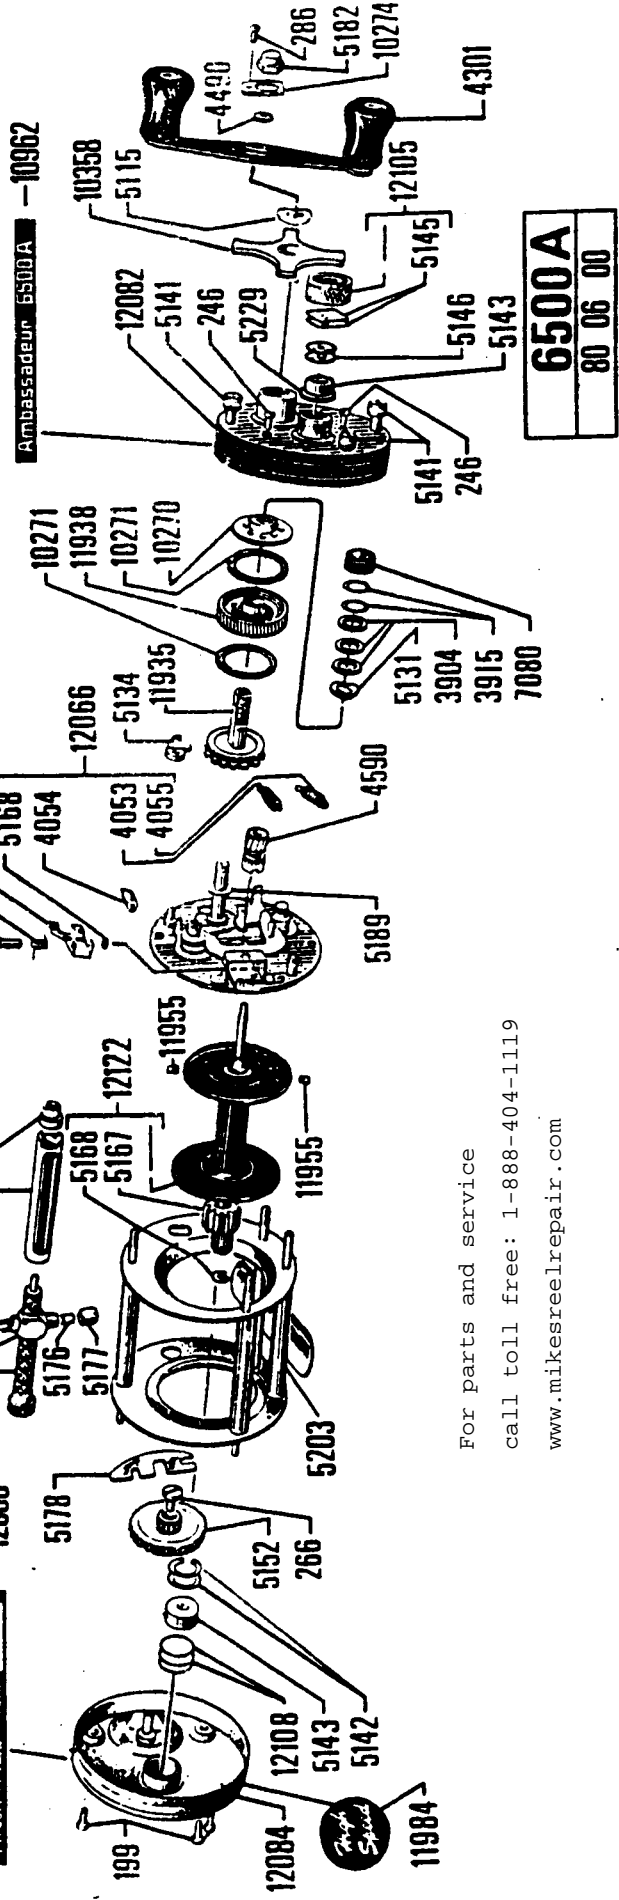

For parts and service
 call toll free: 1-888-404-1119
 www.mikesreelrepair.com

Product of RBU Sweden — 12606

6500A
 80 06 00

For parts and service
 call toll free: 1-888-404-1119
 www.mikesreelrepair.com