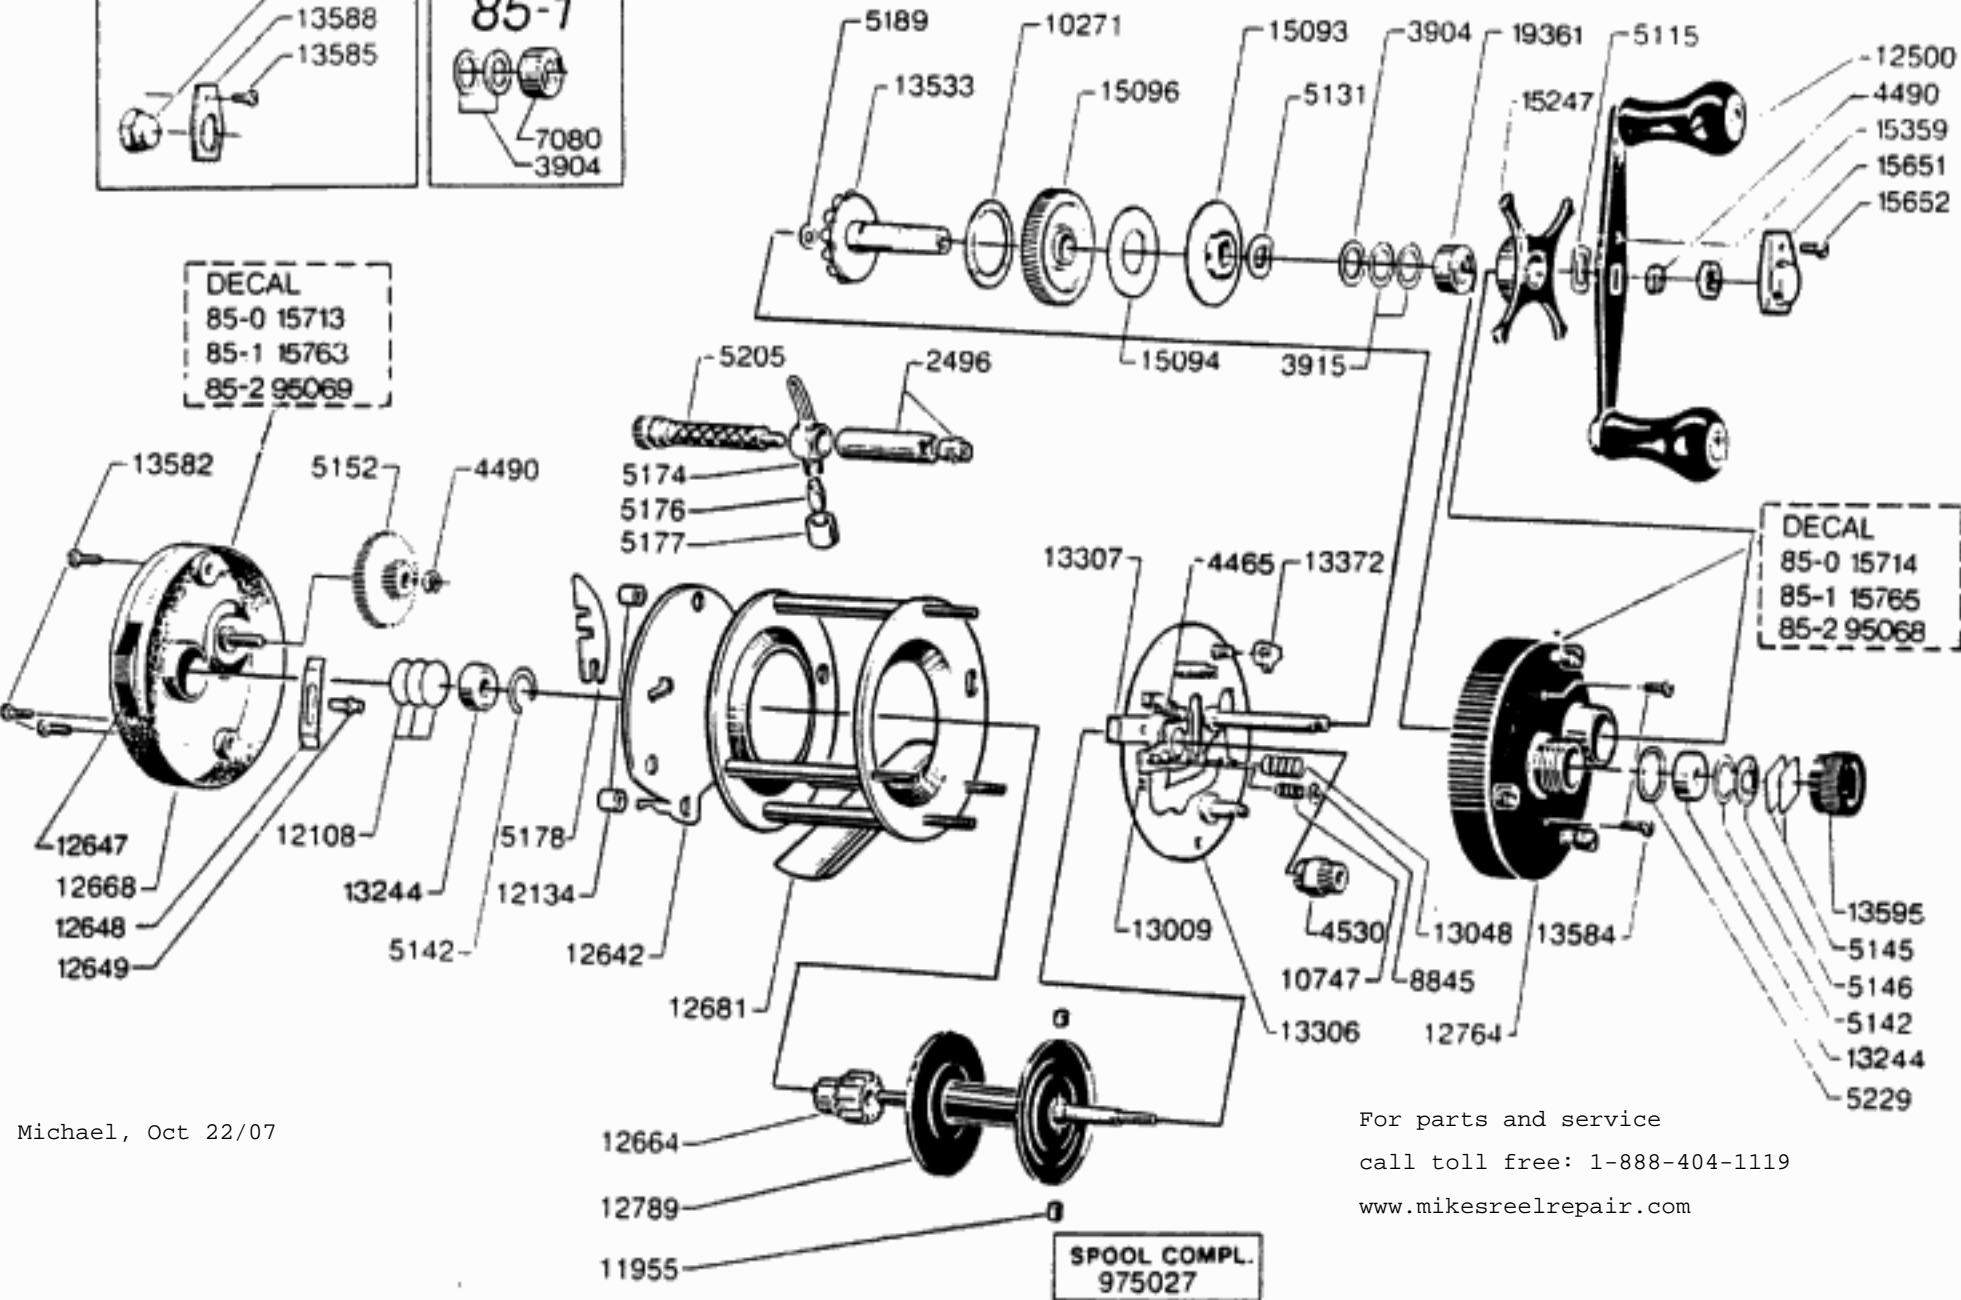

DECAL
85-0 15713
85-1 15763
85-2 95069

DECAL
85-0 15714
85-1 15765
85-2 95068

Michael, Oct 22/07

For parts and service
call toll free: 1-888-404-1119
www.mikesreelrepair.com