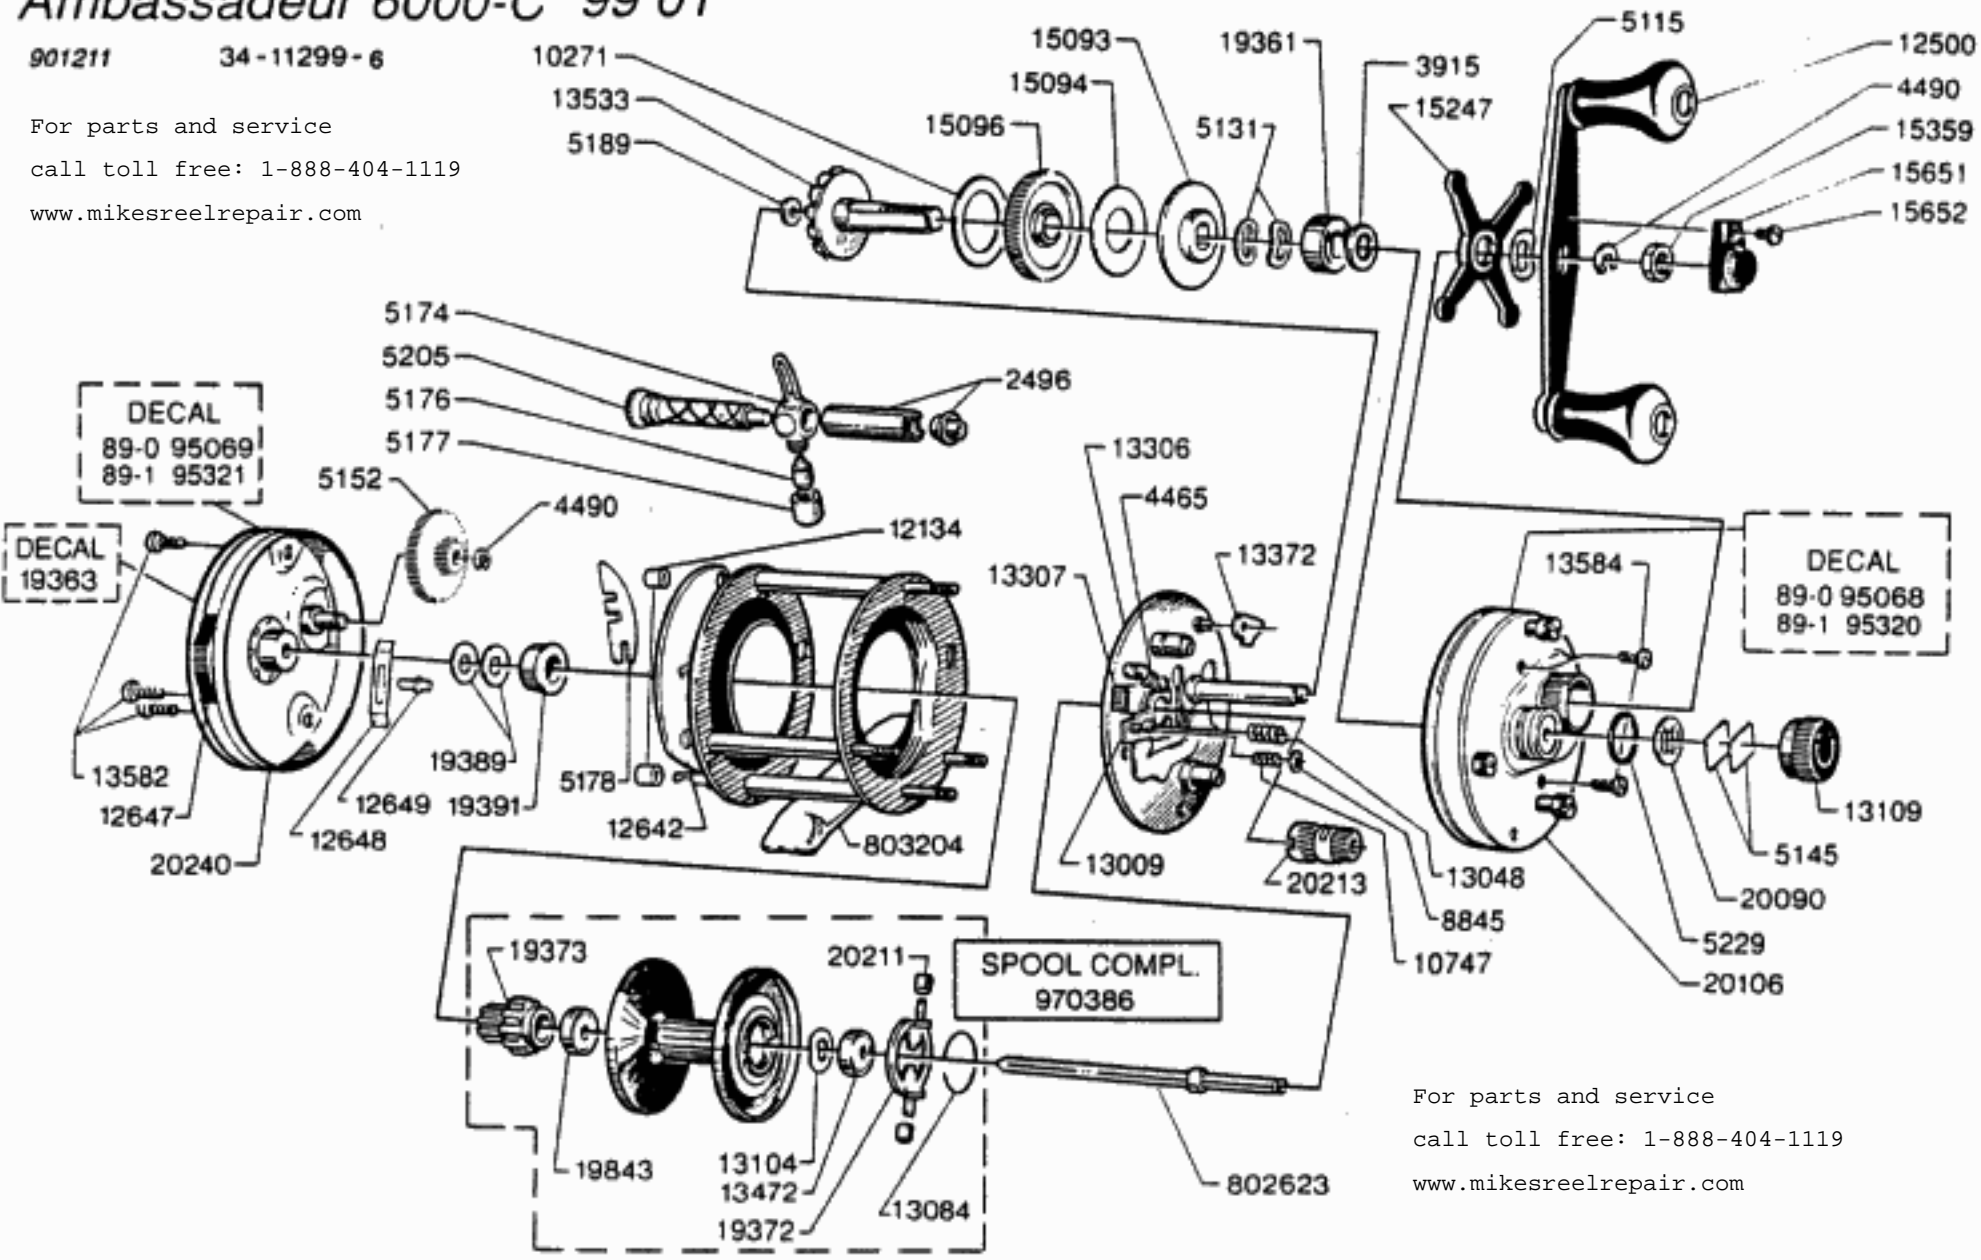

# Ambassadeur 6000-C 99 01

901211 34-11299-6

For parts and service  
call toll free: 1-888-404-1119  
www.mikesreelrepair.com

For parts and service  
call toll free: 1-888-404-1119  
www.mikesreelrepair.com