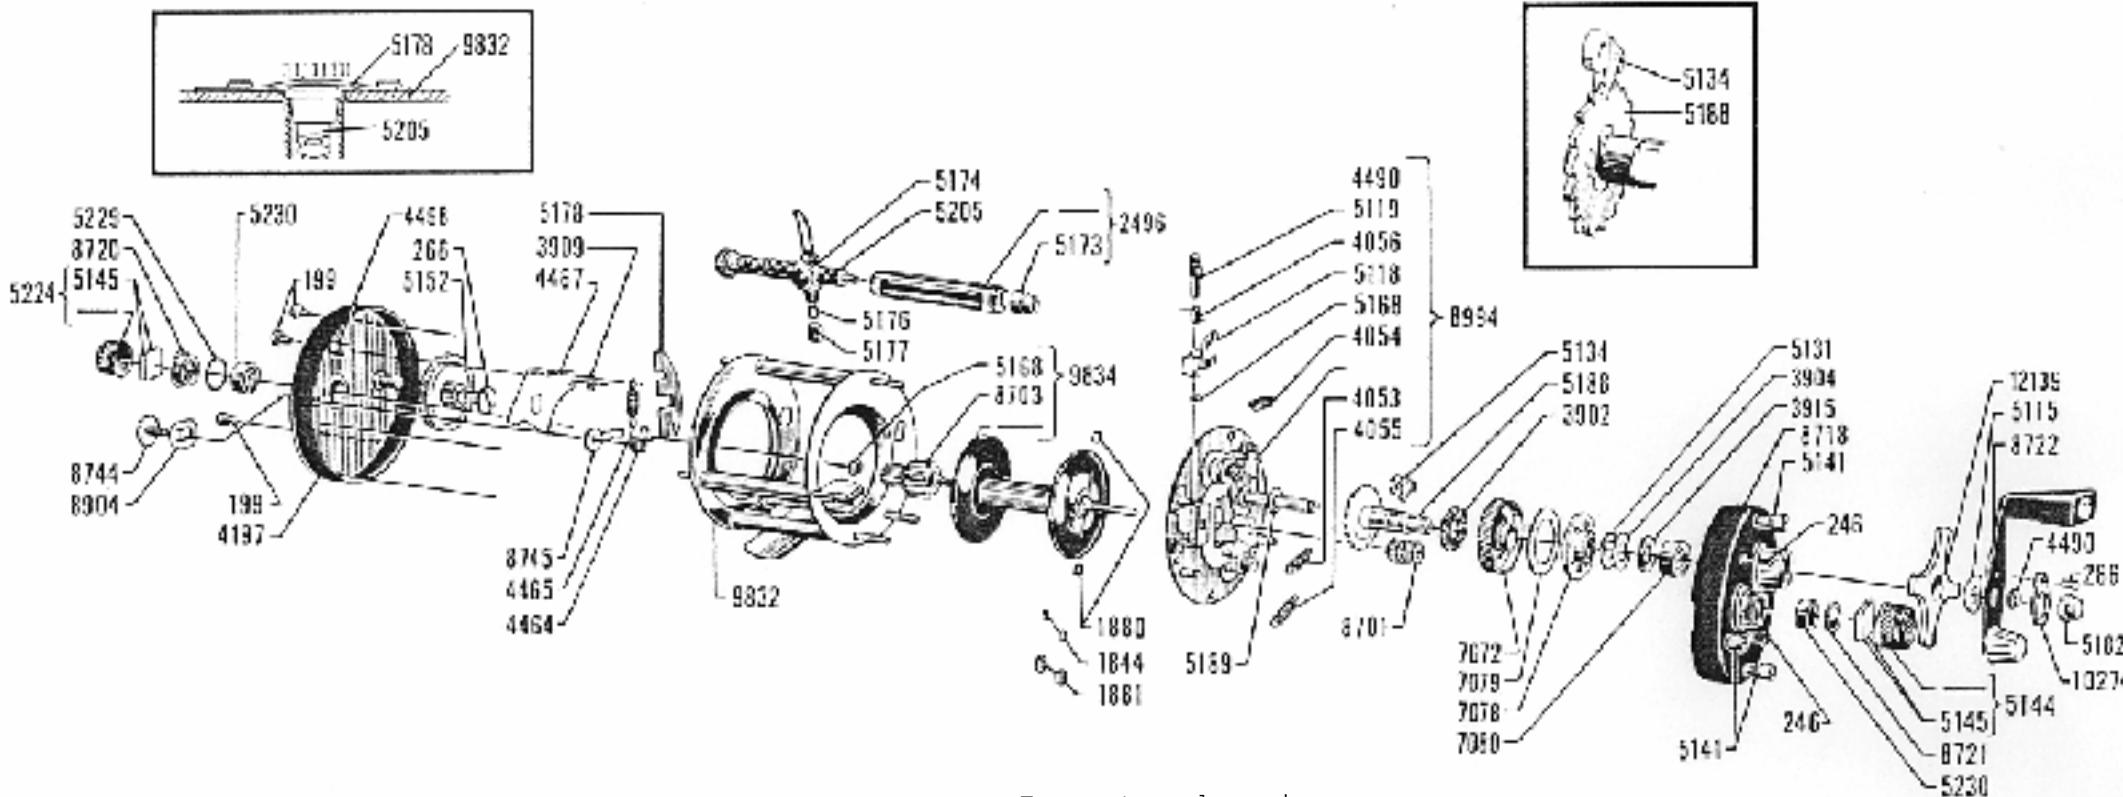

For parts and service  
 call toll free: 1-888-404-1119  
 www.mikesreelrepair.com

For parts and service  
 call toll free: 1-888-404-1119  
 www.mikesreelrepair.com

**6000 C**  
 75 - 12 - 05