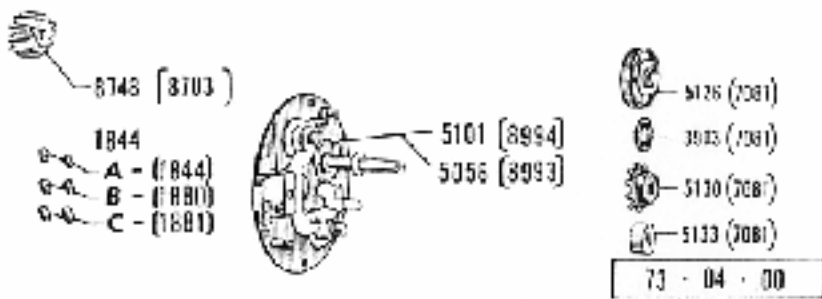

For parts and service  
 call toll free: 1-888-404-1119  
 www.mikesreelrepair.com

For parts and service  
 call toll free: 1-888-404-1119  
 www.mikesreelrepair.com

**6000 C**  
 75 - 12 - 05