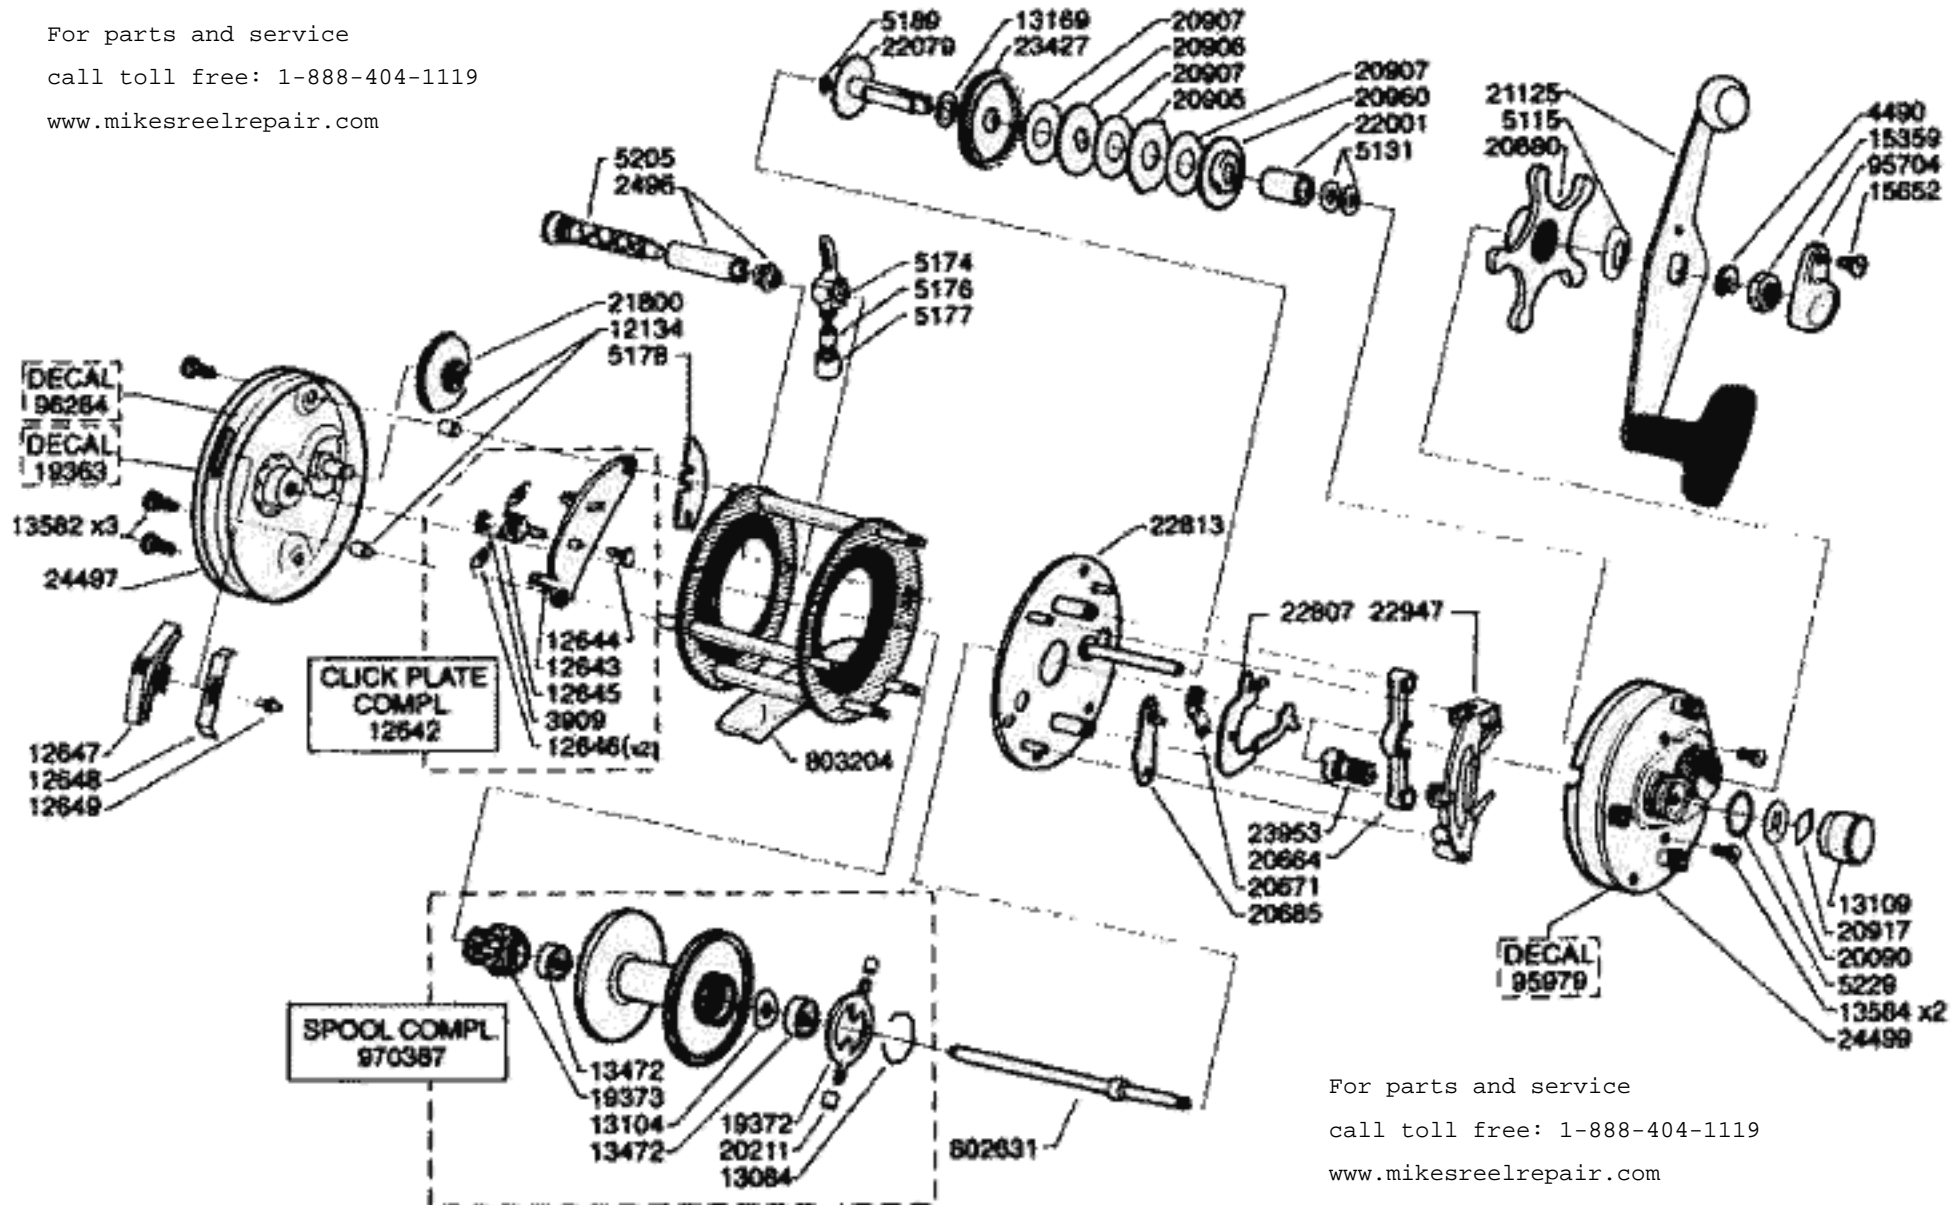

Ambassadeur 6000 C3 Hi-Speed Winch 07 00

901802 (Blue)

34-12057-0

For parts and service
call toll free: 1-888-404-1119
www.mikesreelrepair.com

For parts and service
call toll free: 1-888-404-1119
www.mikesreelrepair.com