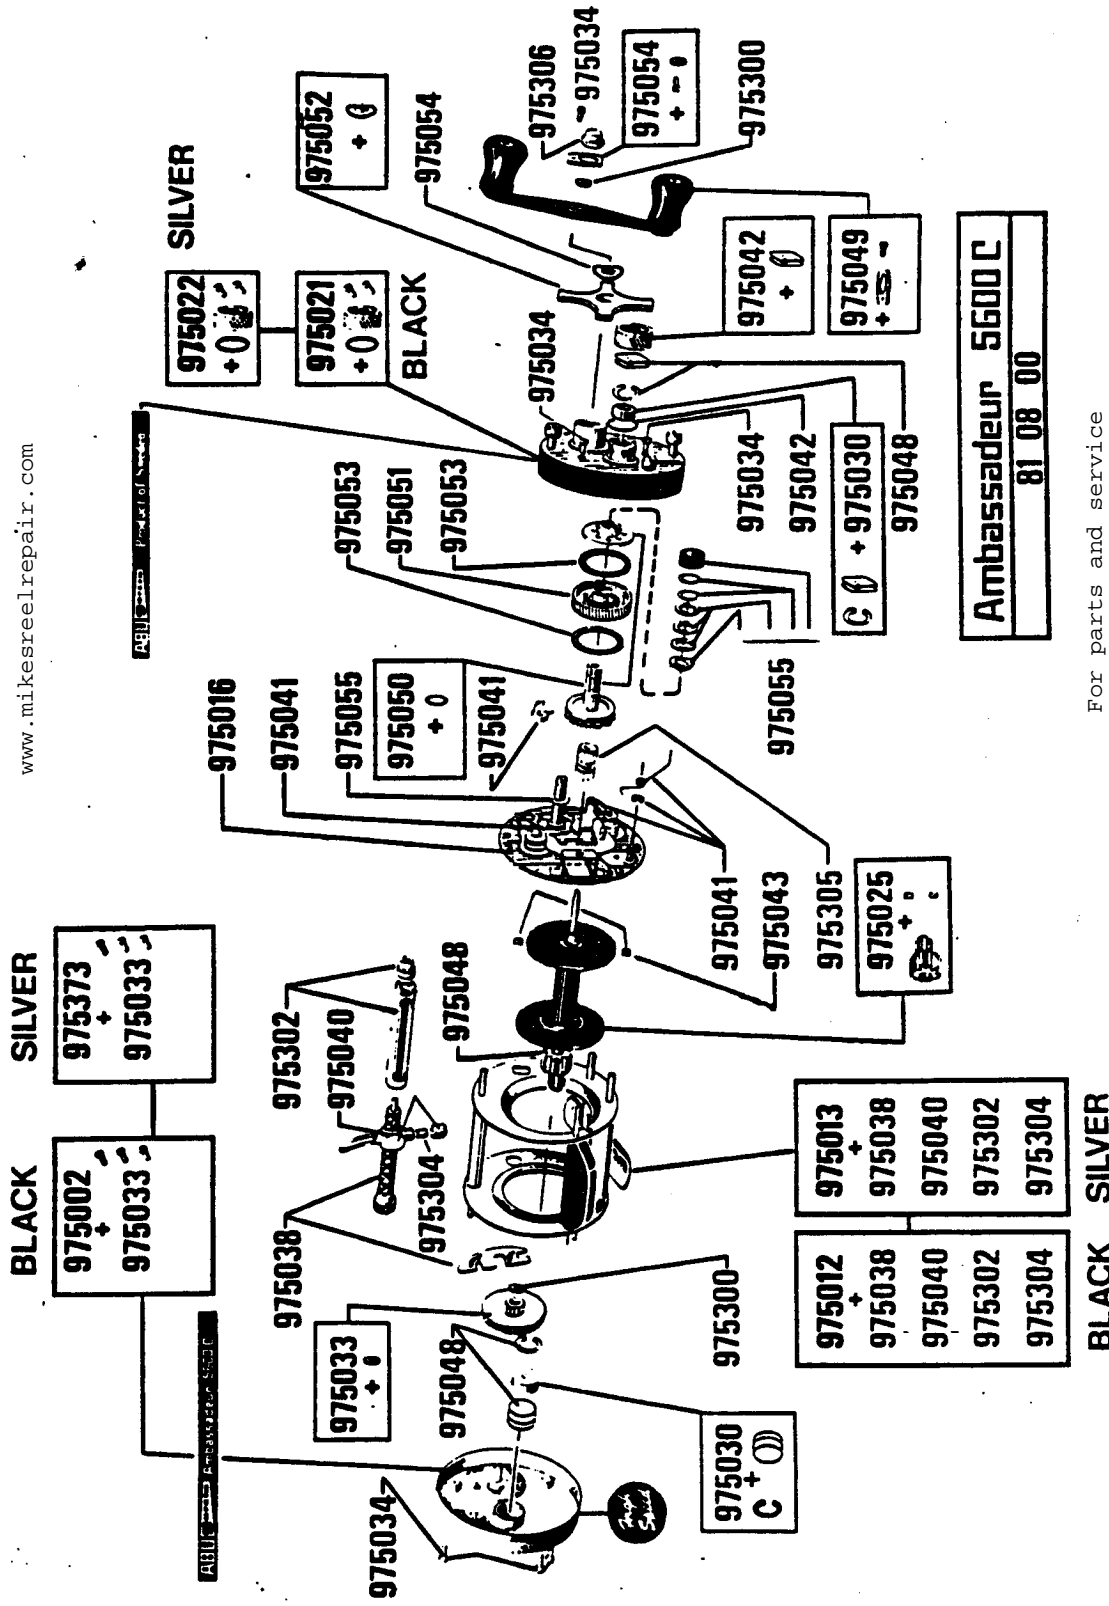

X

For parts and service

call toll free: 1-888-404-1119

www.mikesreelrepair.com

Ambassadeur 5600 C
81 08 00

For parts and service

call toll free: 1-888-404-1119

www.mikesreelrepair.com