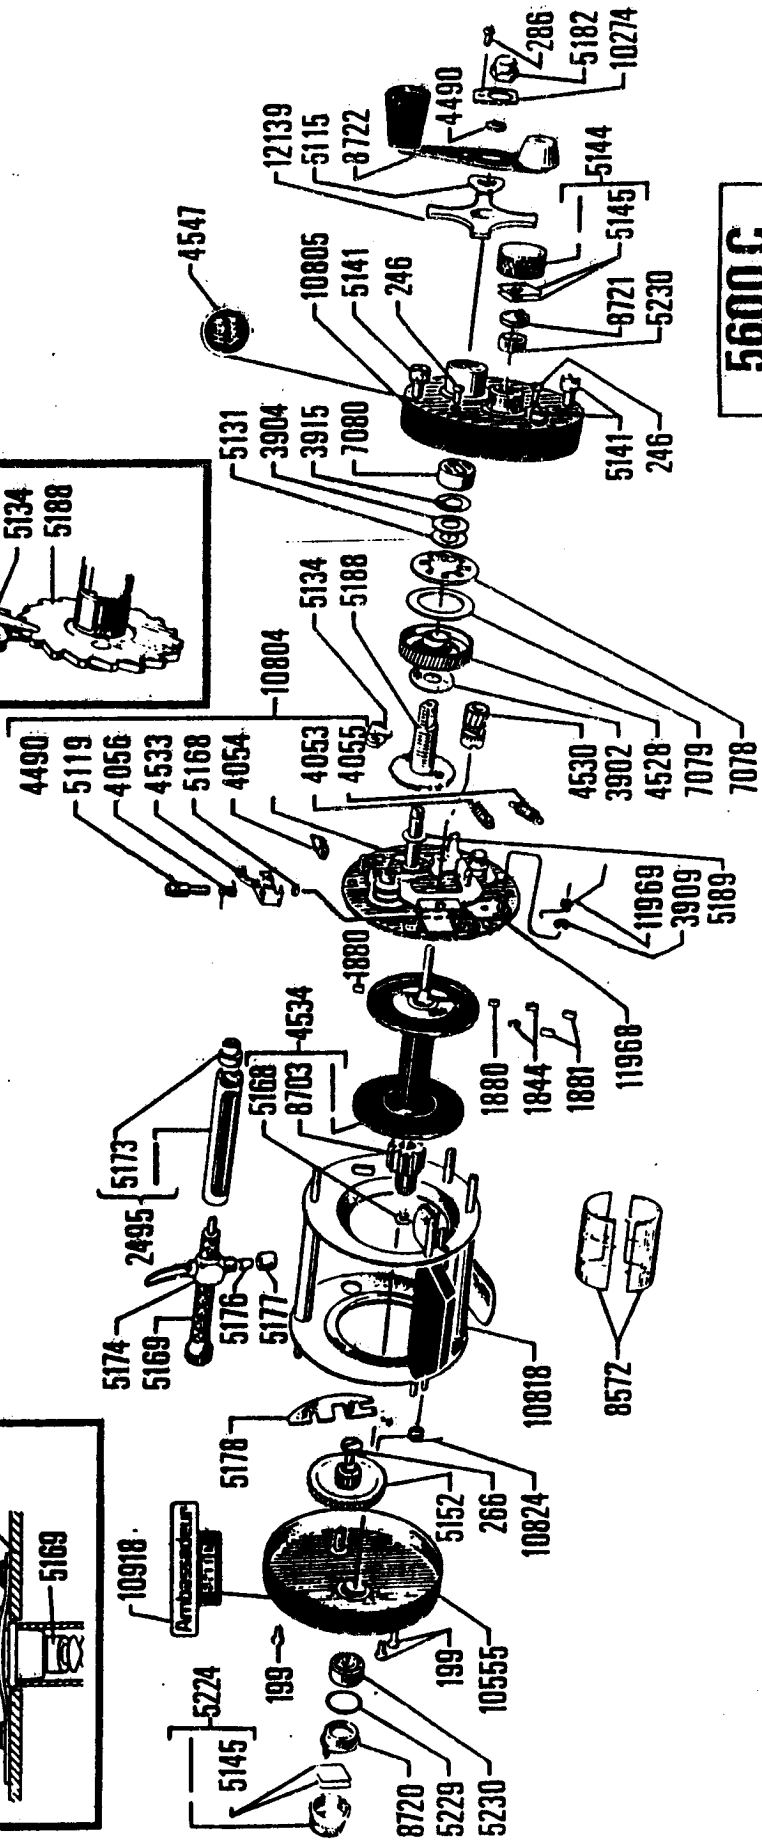

10807 (10555+10918)

For parts and service  
call toll free: 1-888-404-1119  
www.mikesreelrepair.com

5600 C  
76 12 00

For parts and service  
call toll free: 1-888-404-1119  
www.mikesreelrepair.com