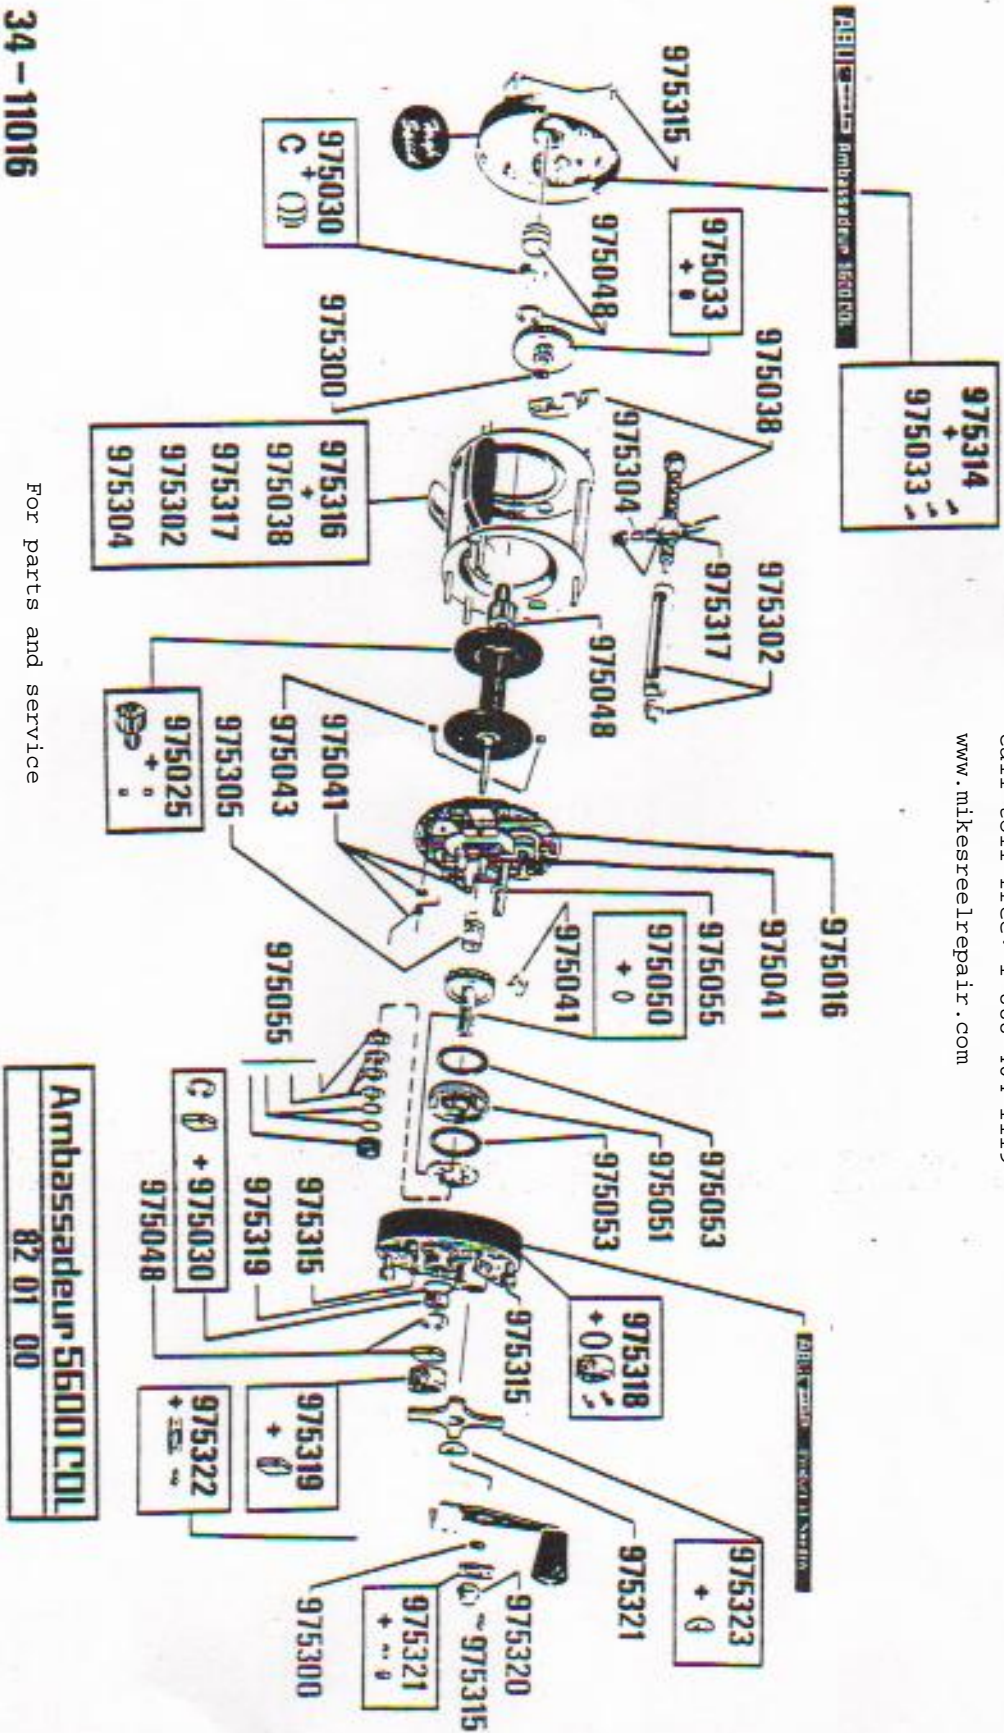

For parts and service  
call toll free: 1-888-404-1119  
www.mikesreelrepair.com

34-11016

For parts and service  
call toll free: 1-888-404-1119  
www.mikesreelrepair.com

Ambassadeur 5600 CDL  
82 01 00