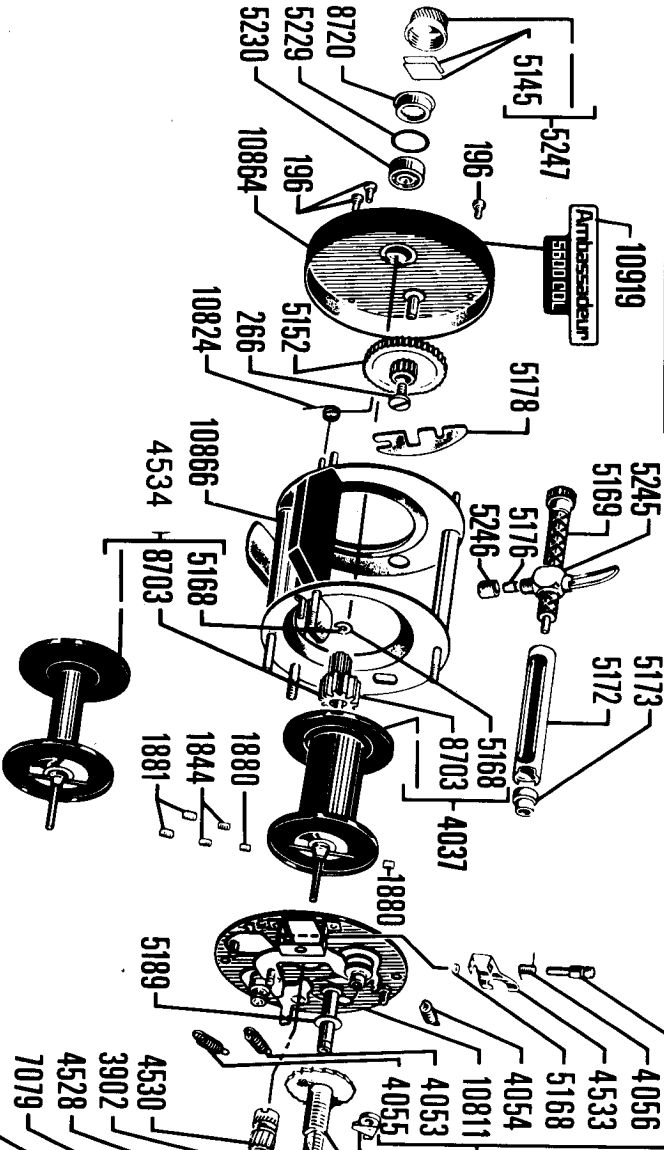

For parts and service  
 call toll free: 1-888-404-1119  
[www.mikesreelrepair.com](http://www.mikesreelrepair.com)

**Ambassadeur**  
**5600 CDL**

For parts and service  
 call toll free: 1-888-404-1119  
[www.mikesreelrepair.com](http://www.mikesreelrepair.com)