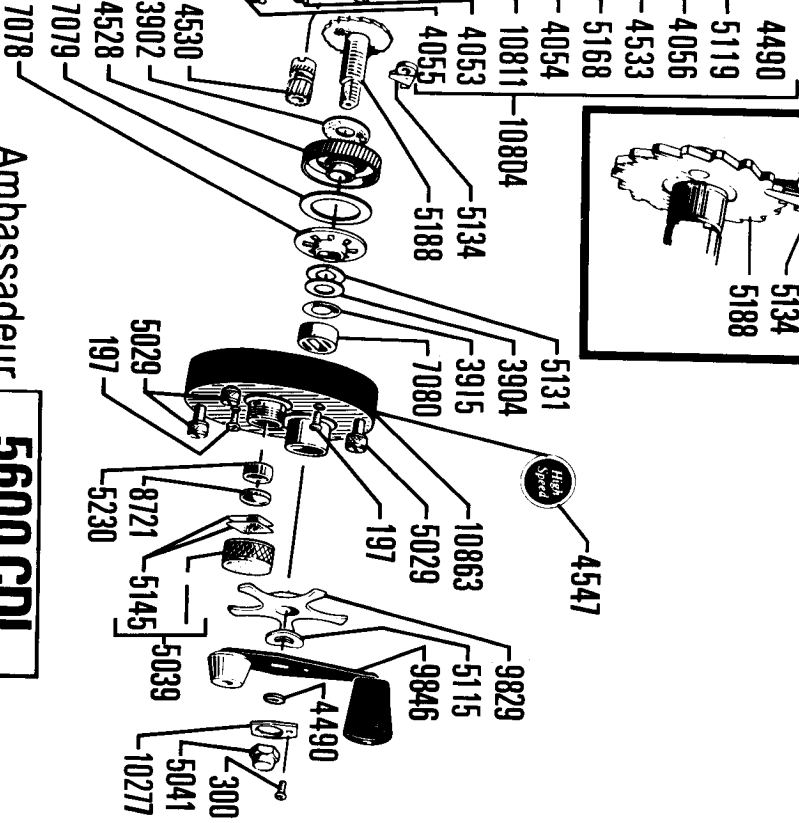

For parts and service  
 call toll free: 1-888-404-1119  
[www.mikesreelrepair.com](http://www.mikesreelrepair.com)

**Ambassadeur**  
**5600 CDL**

For parts and service  
 call toll free: 1-888-404-1119  
[www.mikesreelrepair.com](http://www.mikesreelrepair.com)