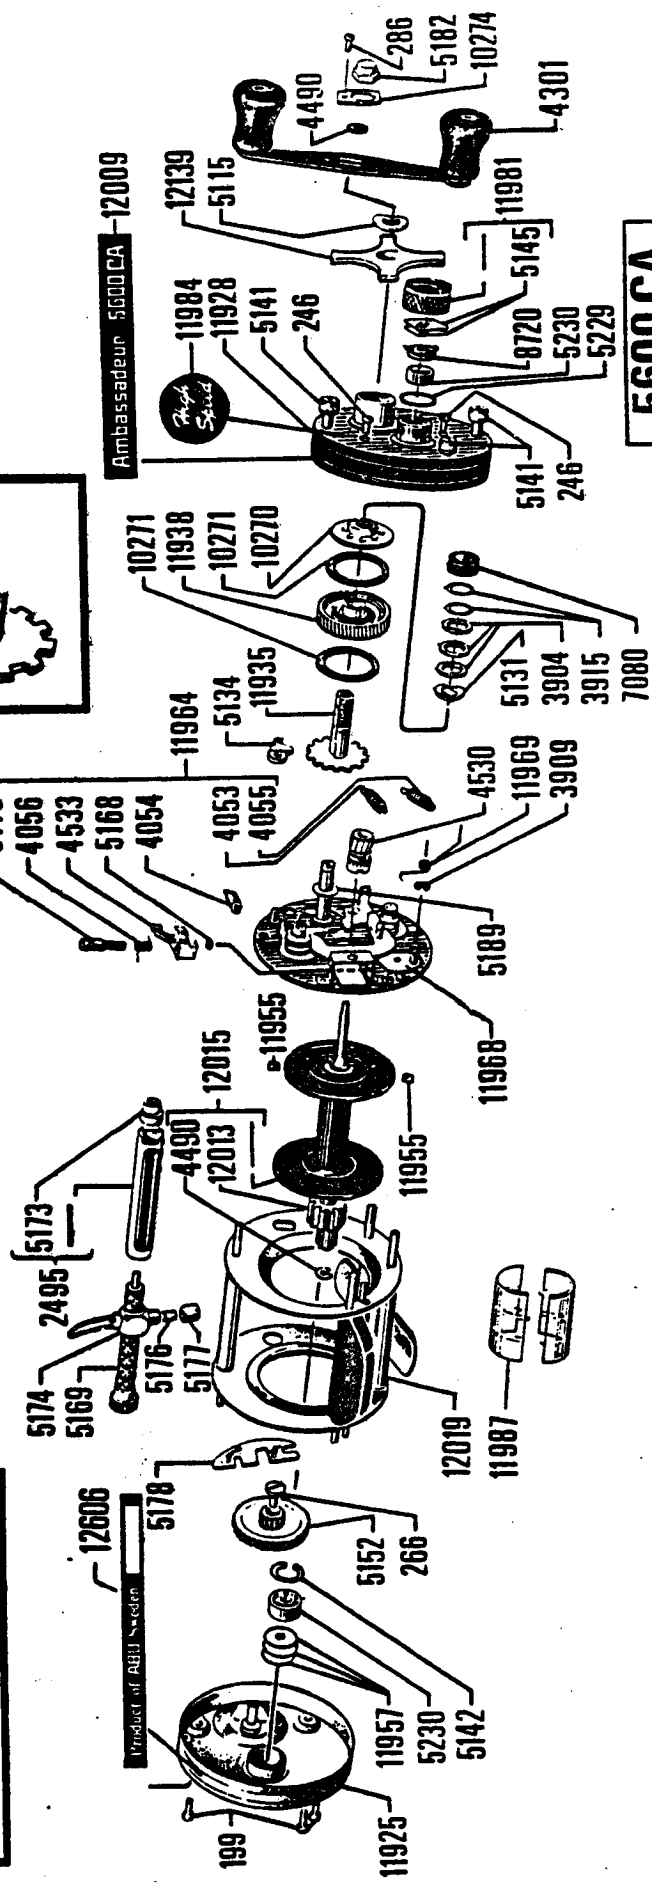

X

For parts and service

call toll free: 1-888-404-1119

www.mikesreelrepair.com

Ambassadeur 5600 CA - 12009

<b>5600 CA</b>
80 01 00

For parts and service

call toll free: 1-888-404-1119