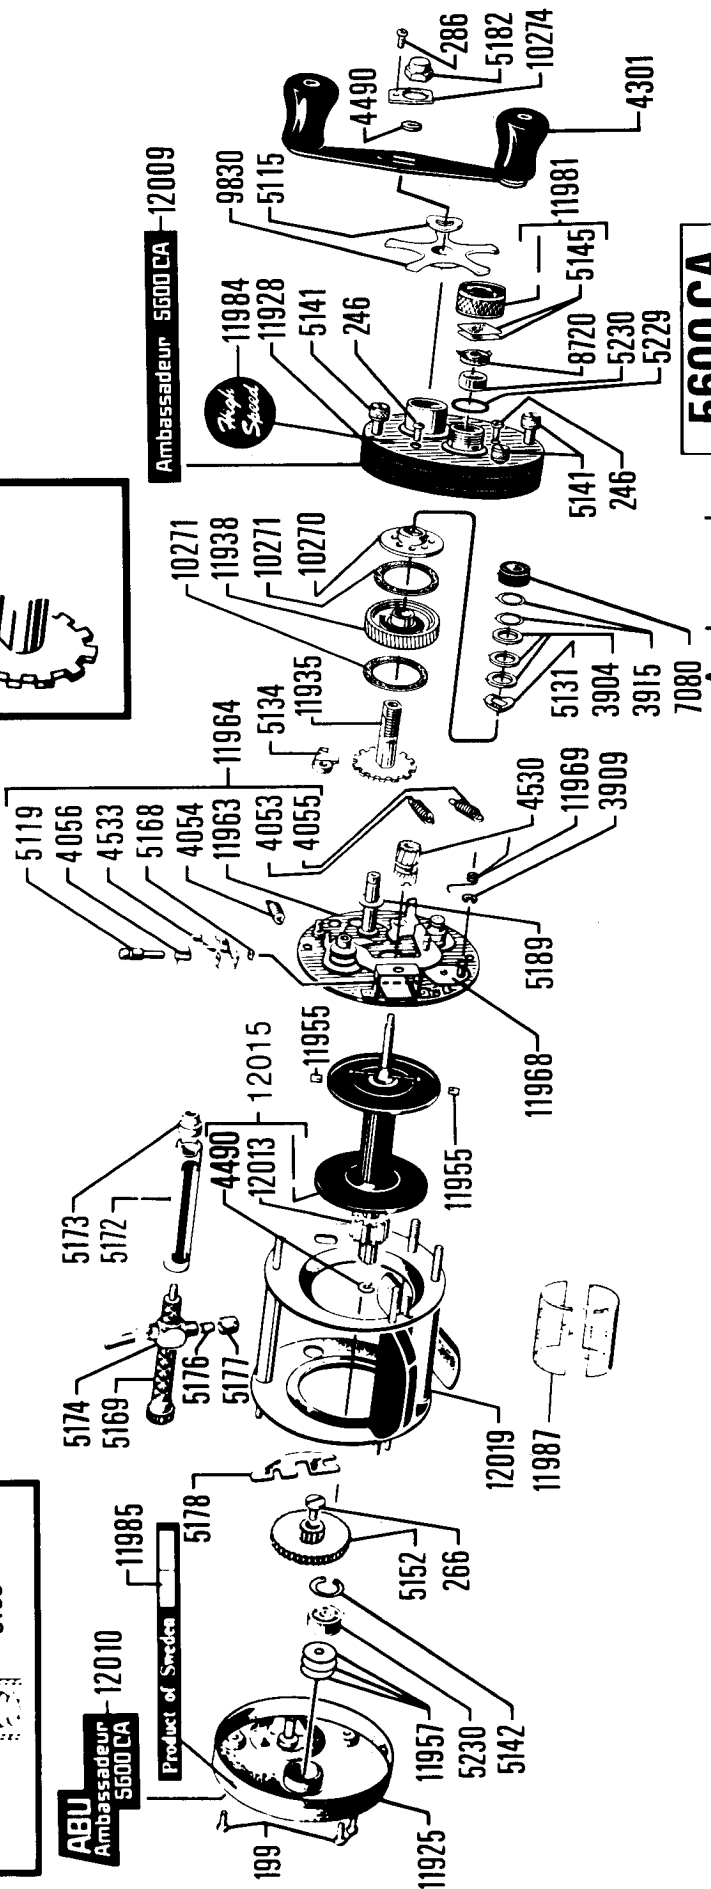

For parts and service
 call toll free: 1-888-404-1119
 www.mikesreelrepair.com

ABU
 Ambassador
 5600 CA

Product of Sweden

Ambassadeur 5600 CA-12009

5600 CA

Ambassadeur

For parts and service
 call toll free: 1-888-404-1119
 www.mikesreelrepair.com